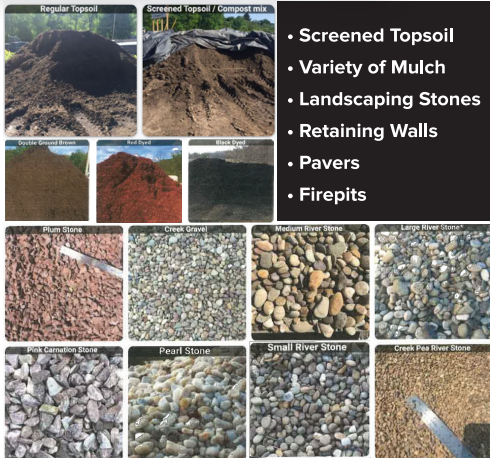

**Delivery
Available!**

Route 879W along
Clearfield/
Curwensville Hwy

www.swisherconcrete.com

Spring Hours: Mon-Fri 7 to 4; Sat 8 to 12