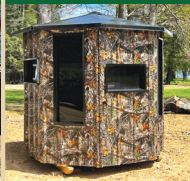

**SMALL
CABINS**

**STORAGE
SHEDS**

**HUNTING
BLINDS**

PAVILIONS

**PICNIC
TABLES**

9067 Rt. 949, Sigel, PA (Near Farmer's Inn)

Quality Amish Craftsmanship ★ Built Strong ★ Built To Last