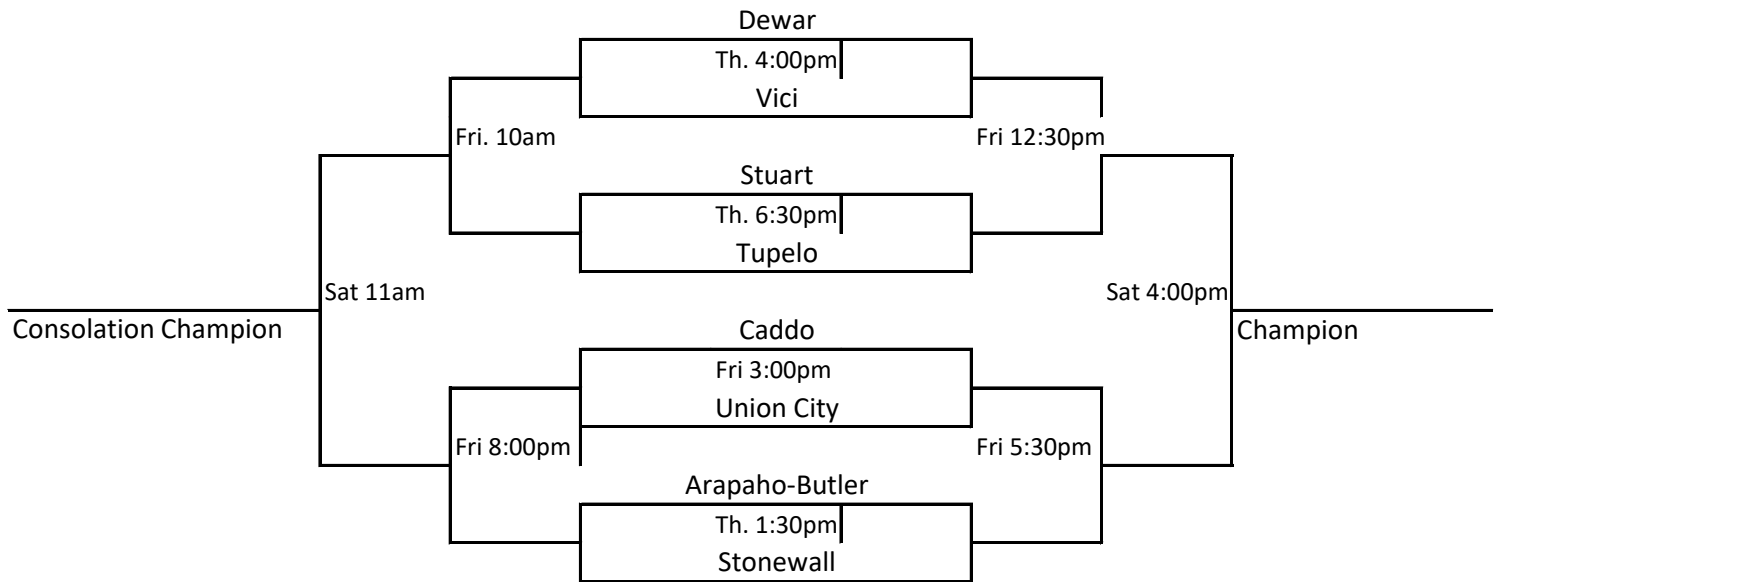

# 2026 Stonewall Invitational

Run Rule: 12/3, 10/4, 8/5  
Entry Fee: \$350