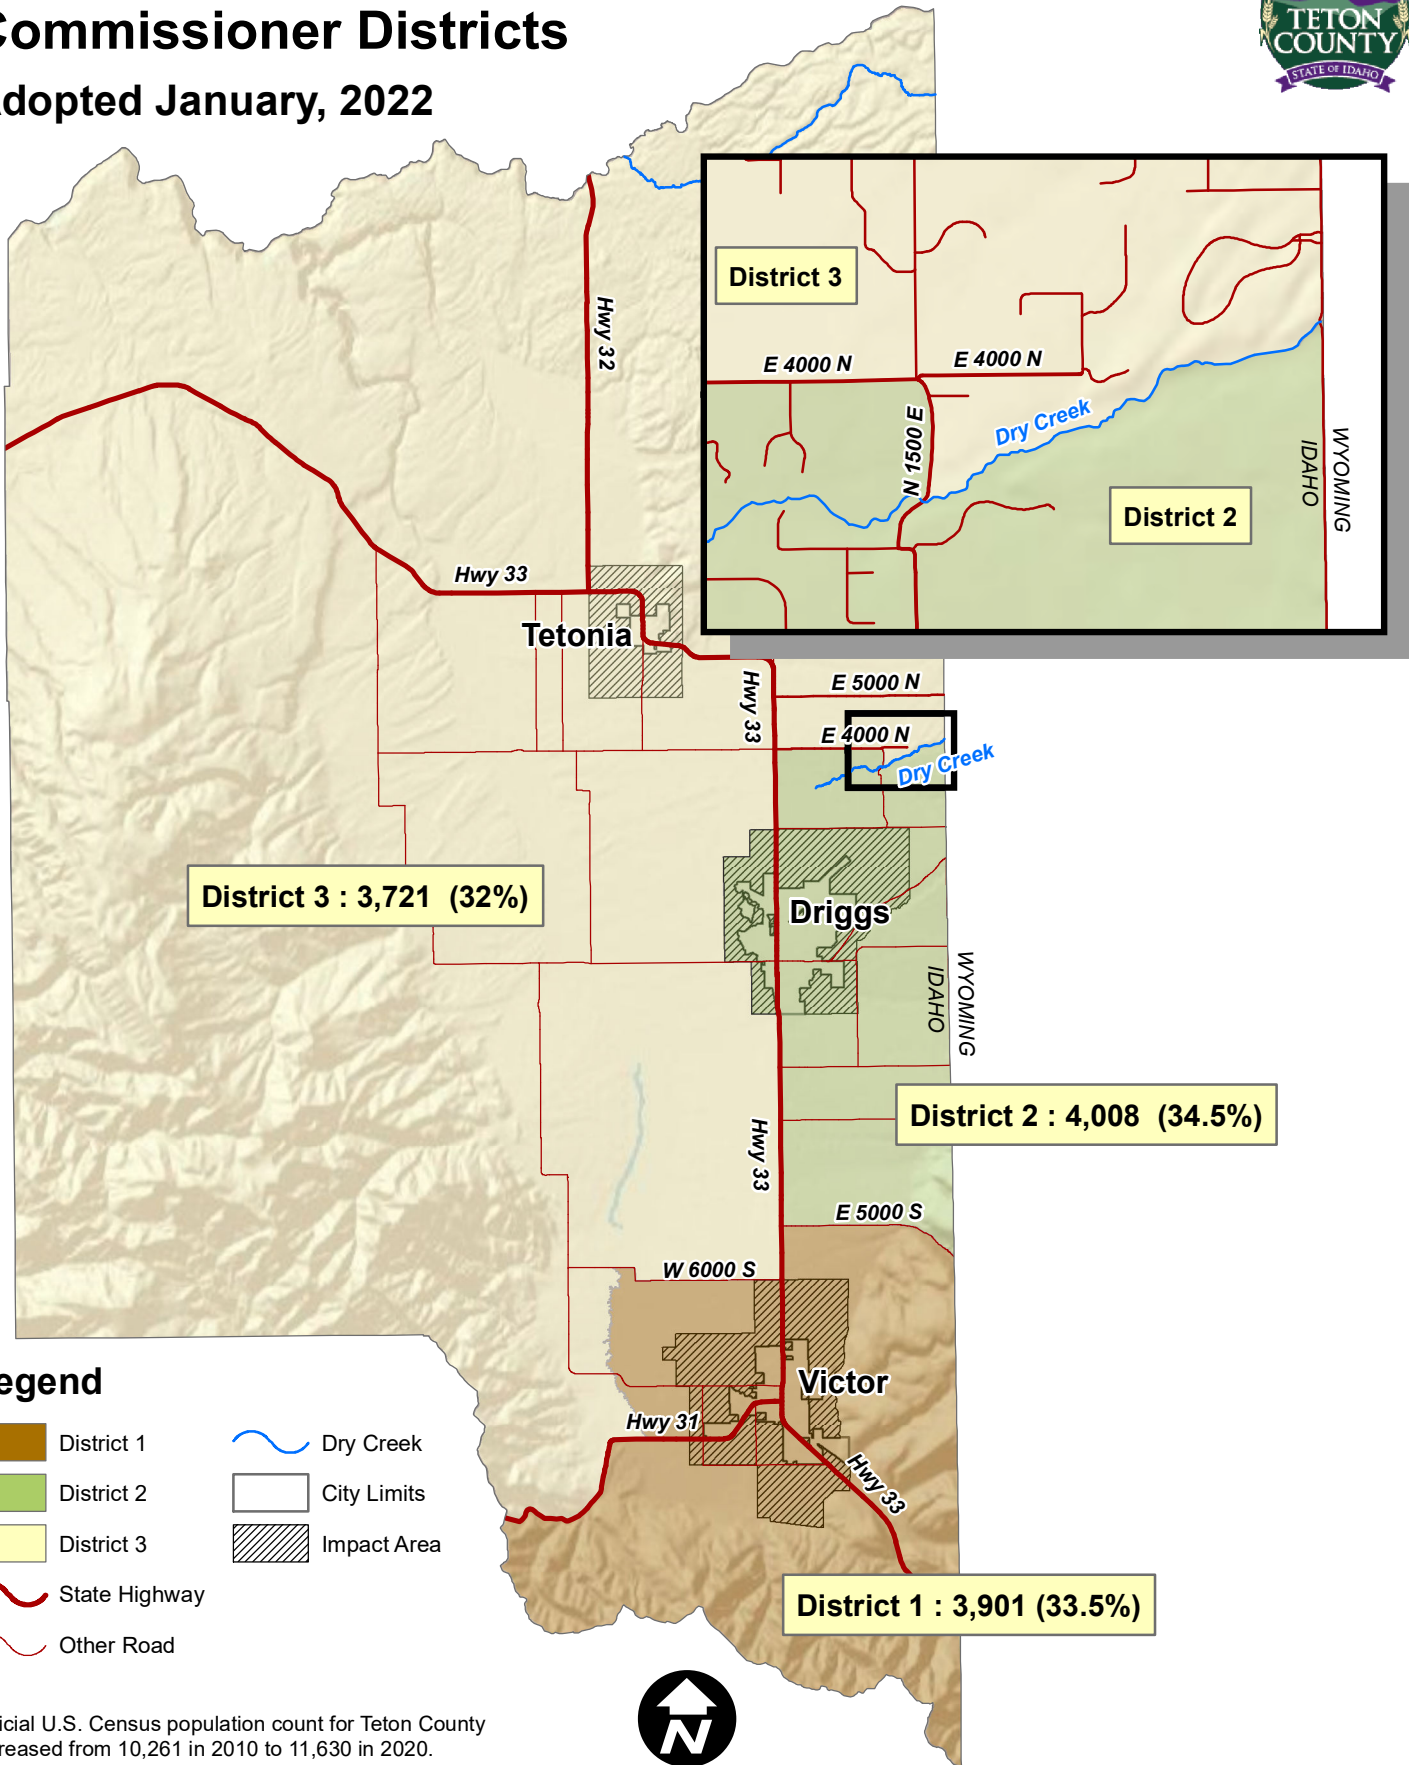

Teton County, Idaho Commissioner Districts

Adopted January, 2022

District 3 : 3,721 (32%)

District 2 : 4,008 (34.5%)

District 1 : 3,901 (33.5%)

Legend

- District 1
- District 2
- District 3
- City Limits
- Impact Area
- State Highway
- Other Road
- Dry Creek

Official U.S. Census population count for Teton County increased from 10,261 in 2010 to 11,630 in 2020.

The Commissioner District population and percent of total County population, depicted above, are derived from 2020 population statistics.