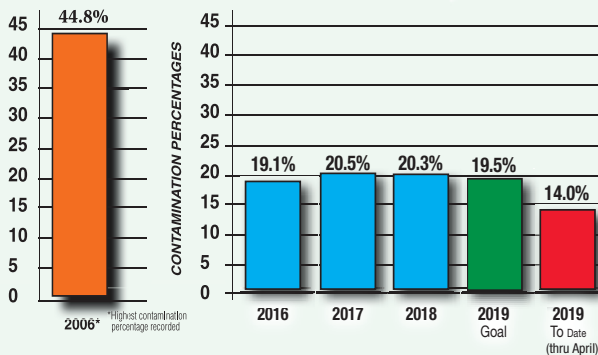

# LESS IS MORE!

Together  
Longview  
Recycles

Less contamination in your brown recycling container means lower sorting costs, more savings, and helps us reduce future rate increases.

<b>RECYCLING DATA:</b>	2016	2017	2018	2019 Goal	2019 To Date
	Tons Collected:	2,330	2,427	2,400	2,260
Estimated Contamination:	444	498	486	440	96
Estimated Market Tons:	1,886	1,928	1,914	1,820	586
Contamination Percentage:	19.1%	20.5%	20.3%	19.5%	14.0%