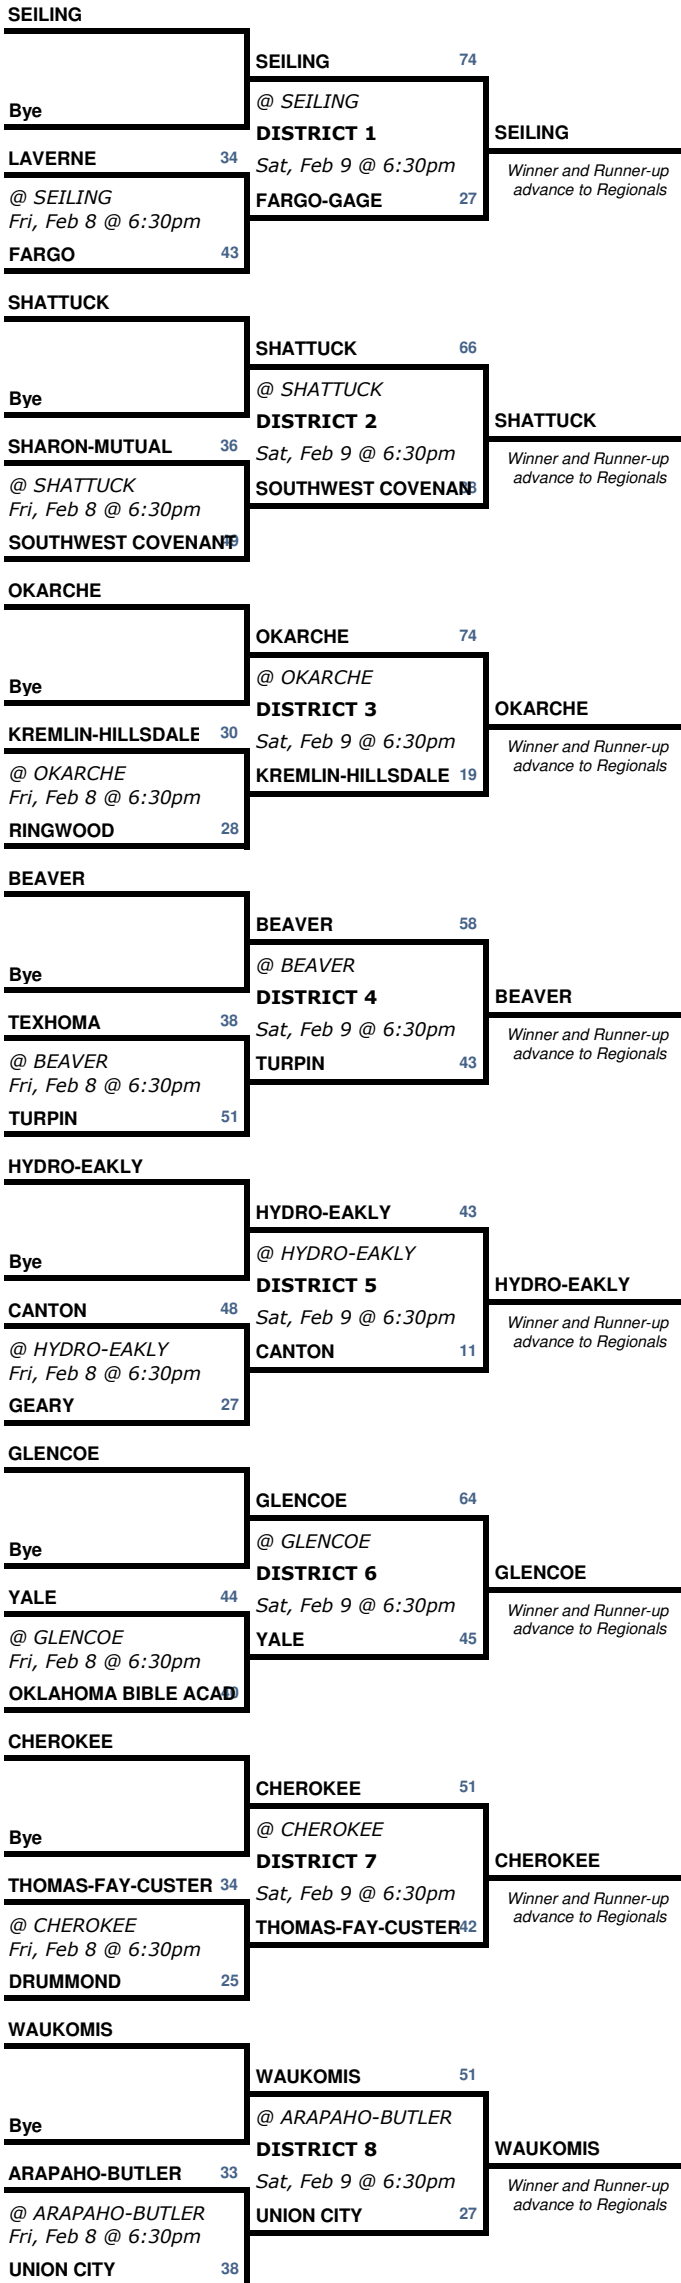

CLASS A GIRLS BASKETBALL CHAMPIONSHIP SERIES 2018-2019

DISTRICTS : FEB 8-9 - REGIONALS : FEB 14-16 - AREA : FEB 21-23 - STATE : FEB 28-MAR 2

DISTRICTS (Feb 8-9)

AREA I

REGIONALS (Feb 14-16)

NOTE : TEAMS ON THE TOP LINES OF THE BRACKETS SHALL WEAR LIGHT COLORED SUITS
IF YOU NOTICE A TEAM PLACED INCORRECTLY ON THE BRACKET, PLEASE CONTACT THE OSSAA OFFICE