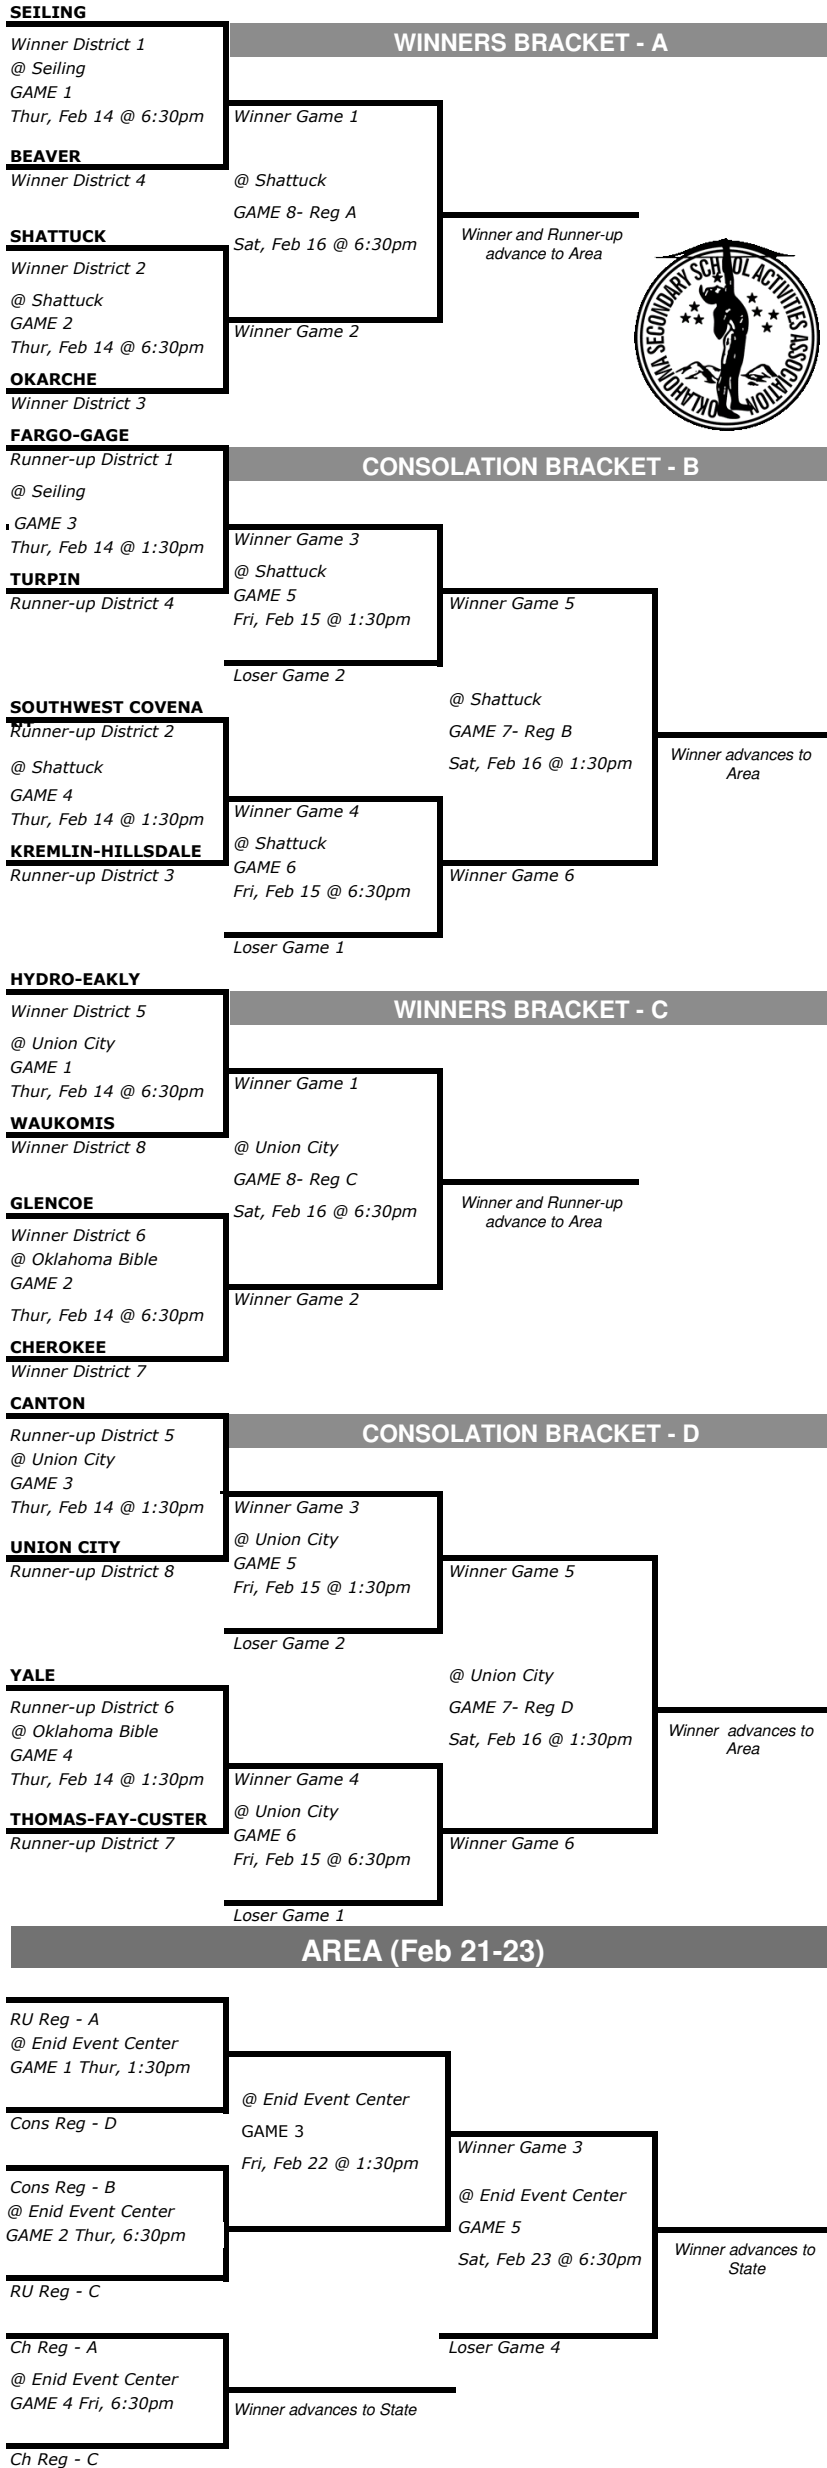

CLASS A GIRLS BASKETBALL CHAMPIONSHIP SERIES 2018-2019

DISTRICTS : FEB 8-9 - REGIONALS : FEB 14-16 - AREA : FEB 21-23 - STATE : FEB 28-MAR 2

DISTRICTS (Feb 8-9)

AREA I

REGIONALS (Feb 14-16)

NOTE : TEAMS ON THE TOP LINES OF THE BRACKETS SHALL WEAR LIGHT COLORED SUITS
IF YOU NOTICE A TEAM PLACED INCORRECTLY ON THE BRACKET, PLEASE CONTACT THE OSSAA OFFICE