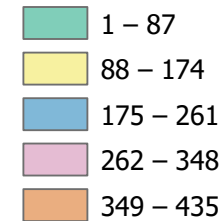

Cumulative COVID Cases Present

Total Cases: 8,273
New Reported Cases since 5/19 update: 369

<https://covid-analytics-pccinnovation.hub.arcgis.com/>

NOTES:

- [1] Reporting lag may be present. Please see the Dallas County Health & Human Services website for latest information.
- [2] 195 confirmed cases not included on map due to partial address information.
- [3] All zip codes in Dallas county are present. Zip codes with no confirmed cases are labeled but not overlaid with legend color.