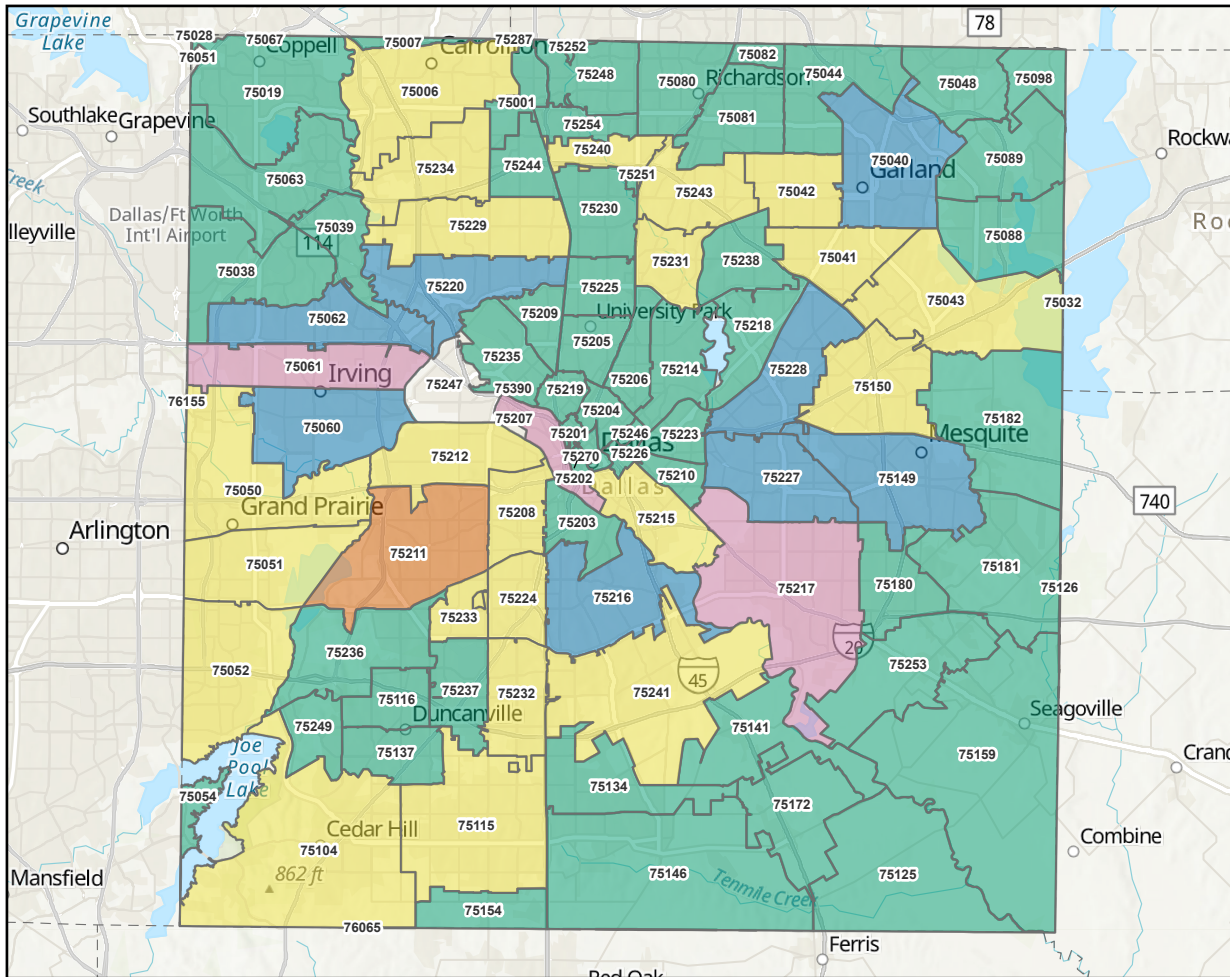

# Confirmed COVID-19 Cases over Zip Codes as of 5/21/2020

## Cumulative COVID Cases Present

Total Cases: 8,273  
 New Reported Cases since 5/19 update: 369

<https://covid-analytics-pccinnovation.hub.arcgis.com/>

### NOTES:

- [1] Reporting lag may be present. Please see the Dallas County Health & Human Services website for latest information.
- [2] 195 confirmed cases not included on map due to partial address information.
- [3] All zip codes in Dallas county are present. Zip codes with no confirmed cases are labeled but not overlaid with legend color.