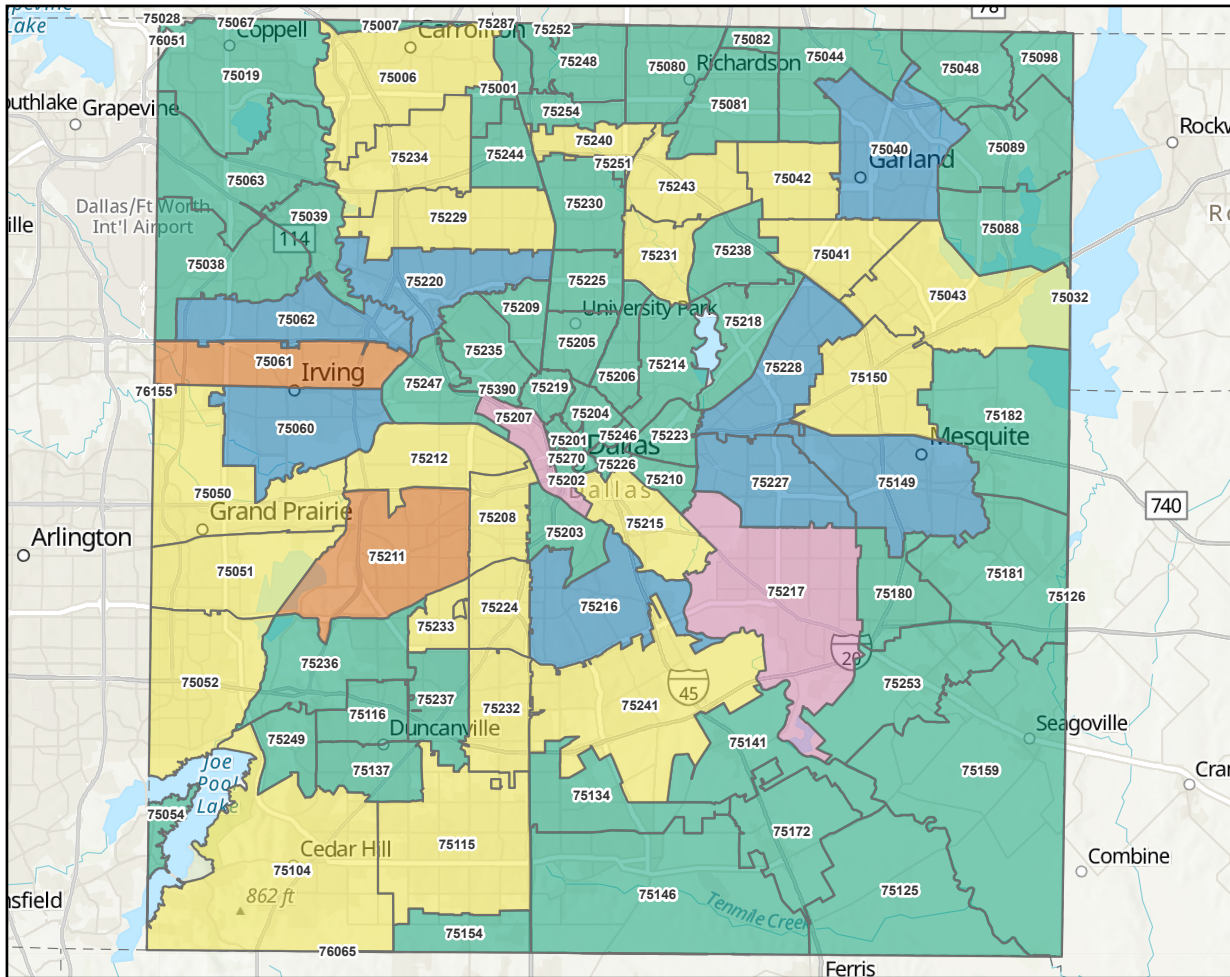

Confirmed COVID-19 Cases over Zip Codes as of 5/29/2020

Cumulative COVID Cases

Present

Total Cases: 9,787
 New Reported Cases since 5/28 update: 200

<https://covid-analytics-pccinnovation.hub.arcgis.com/>

NOTES:

- [1] Reporting lag may be present. Please see the Dallas County Health & Human Services website for latest information.
- [2] 238 confirmed cases not included on map due to partial address information.
- [3] All zip codes in Dallas county are present. Zip codes with no confirmed cases are labeled but not overlaid with legend color.