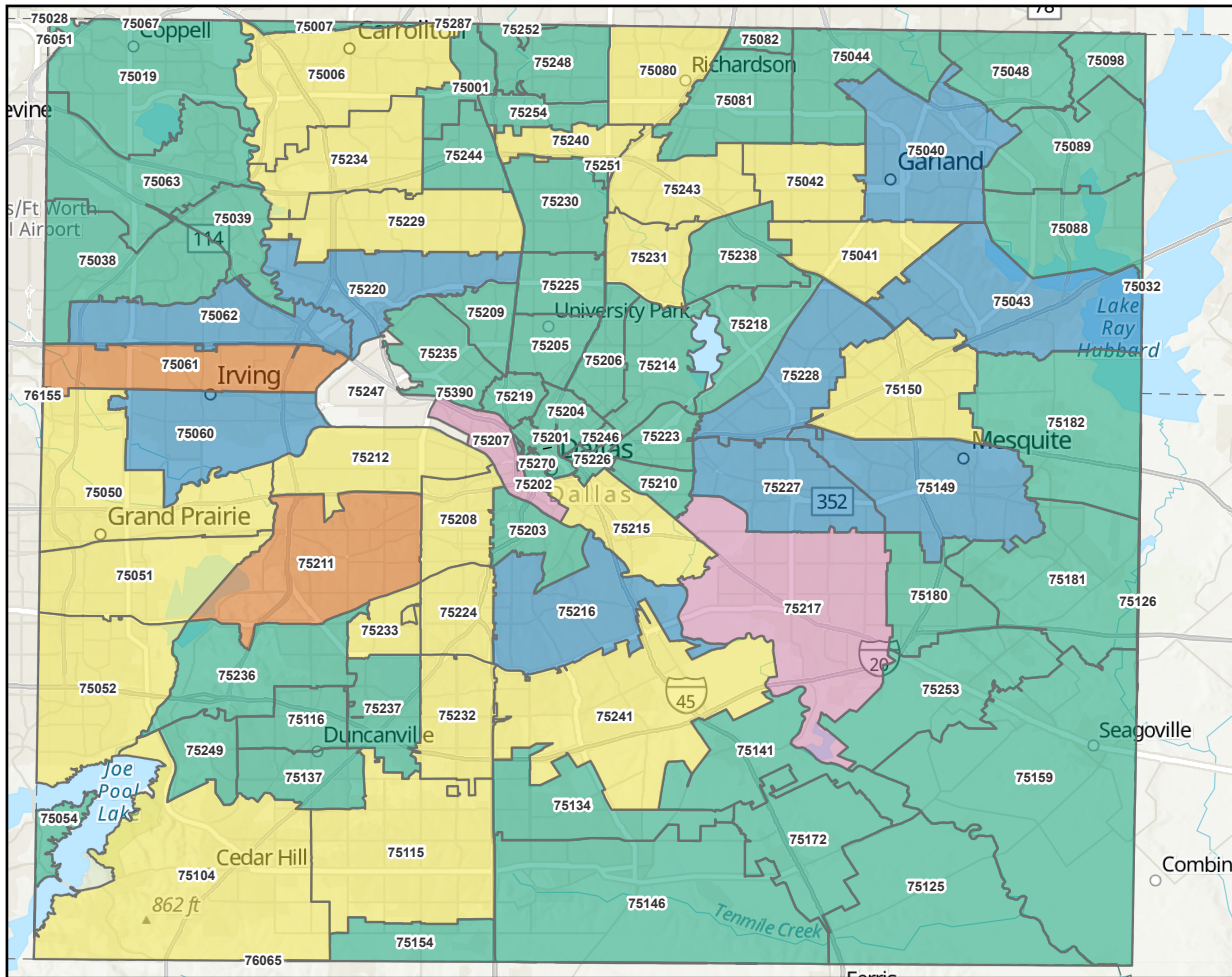

# Confirmed COVID-19 Cases over Zip Codes as of 5/18/2020

## Cumulative COVID Cases Present

Total Cases: 7,679  
 New Reported Cases since 5/15 update: 643

<https://covid-analytics-pccinnovation.hub.arcgis.com/>

### NOTES:

- [1] Reporting lag may be present. Please see the Dallas County Health & Human Services website for latest information.
- [2] 157 confirmed cases not included on map due to partial address information.
- [3] All zip codes in Dallas county are present. Zip codes with no confirmed cases are labeled but not overlaid with legend color.