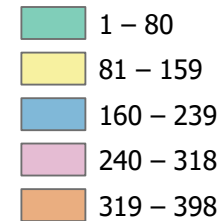

Cumulative COVID Cases Present

Total Cases: 7,679
New Reported Cases since 5/15 update: 643

<https://covid-analytics-pccinnovation.hub.arcgis.com/>

NOTES:

- [1] Reporting lag may be present. Please see the Dallas County Health & Human Services website for latest information.
- [2] 157 confirmed cases not included on map due to partial address information.
- [3] All zip codes in Dallas county are present. Zip codes with no confirmed cases are labeled but not overlaid with legend color.