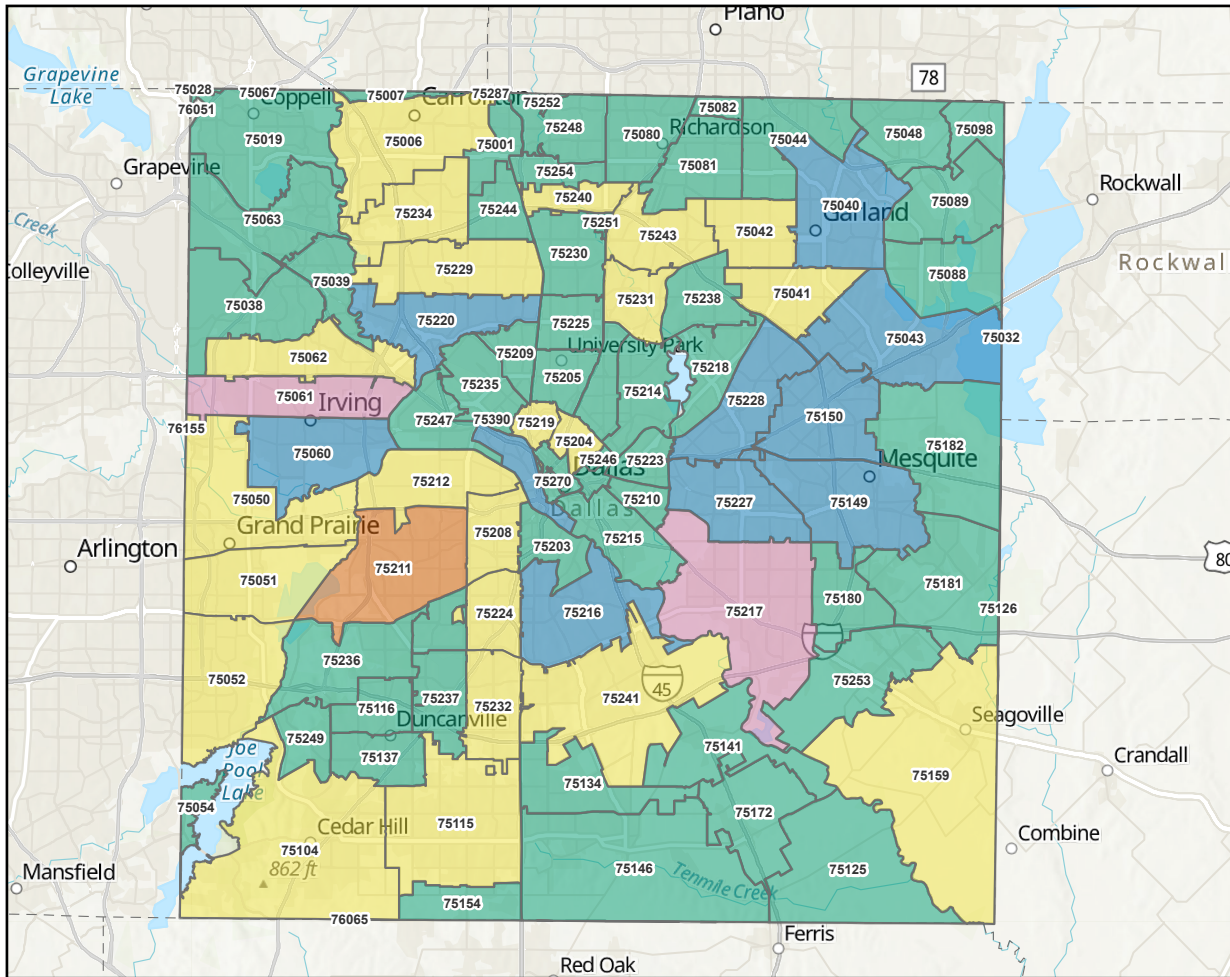

Confirmed COVID-19 Cases over Zip Codes as of 7/6/2020

Cumulative COVID Cases

Confirmed Cases :

- 1 - 269
- 270 - 538
- 539 - 808
- 809 - 1077
- 1078 - 1346

Total Cases: 27,054
New Reported Cases since 7/2 update: 4464

<https://covid-analytics-pccinnovation.hub.arcgis.com/>

NOTES:

- [1] Reporting lag may be present. Please see the Dallas County Health & Human Services website for latest information.
- [2] 752 confirmed cases not included on map due to partial address information.
- [3] All zip codes in Dallas county are present. Zip codes with no confirmed cases are labeled but not overlaid with legend color.