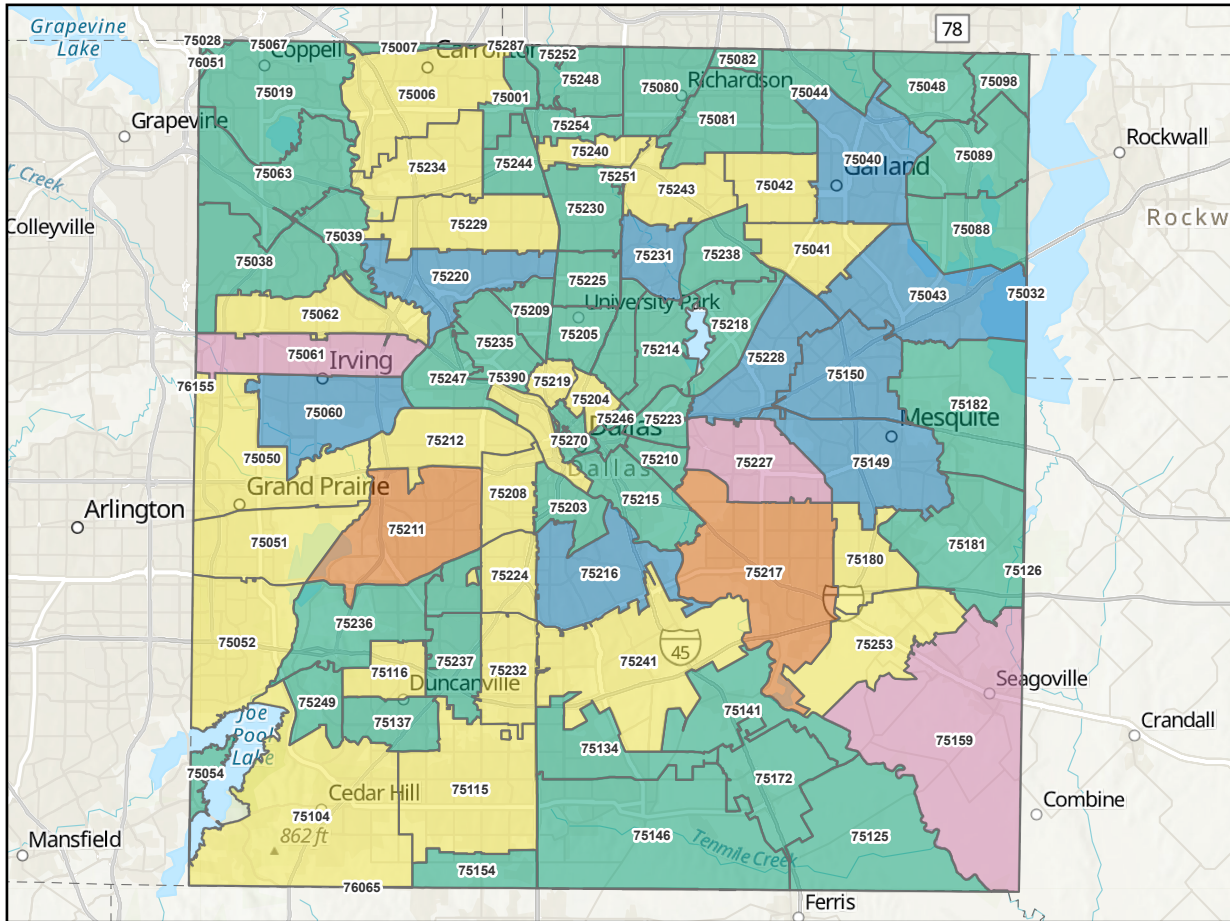

# Confirmed COVID-19 Cases over Zip Codes as of 8/04/2020

## Cumulative COVID Cases Confirmed Cases :

- 1 - 495
- 496 - 991
- 992 - 1486
- 1487 - 1982
- 1983 - 2477

Total Cases: 52,131  
 New Reported Cases since 8/3 update: 641

<https://covid-analytics-pccinnovation.hub.arcgis.com/>

### NOTES:

- [1] Reporting lag may be present. Please see the Dallas County Health & Human Services website for latest information.
- [2] 1497 confirmed cases not included on map due to partial address information.
- [3] All zip codes in Dallas county are present. Zip codes with no confirmed cases are labeled but not overlaid with legend color.