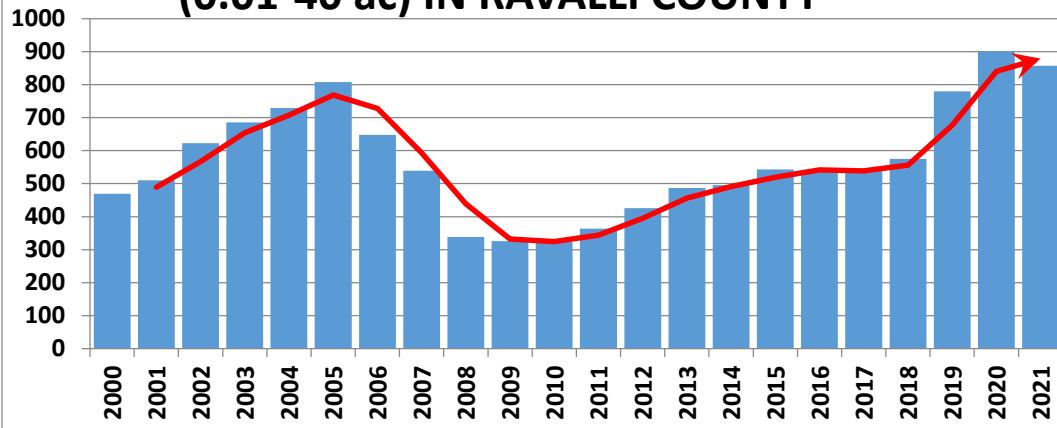

QUANTITY OF RESIDENTIAL SALES (0.01-40 ac) IN RAVALLI COUNTY

Data Compiled by Darwin Ernst darwin@tekboys.com 406-239-2222