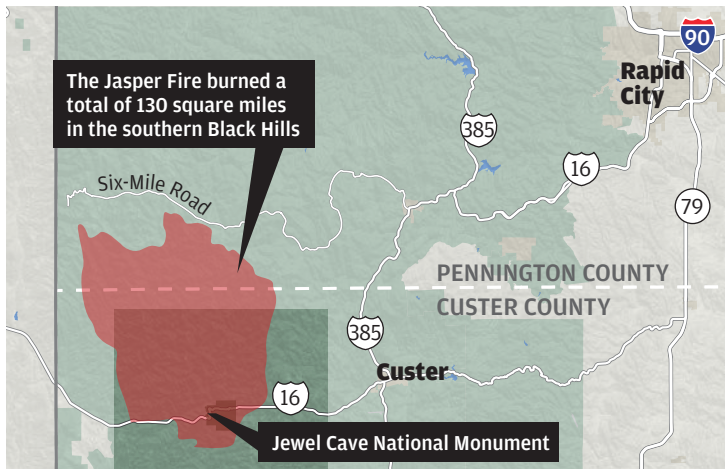

## Reforestation in the Jasper Fire area

Shown is the footprint of the 2000 Jasper Fire, where 1.7 million trees have been planted since 2003. This spring, 160,000 trees were planted.

maps4news.com/©HERE, Lee Enterprises graphic