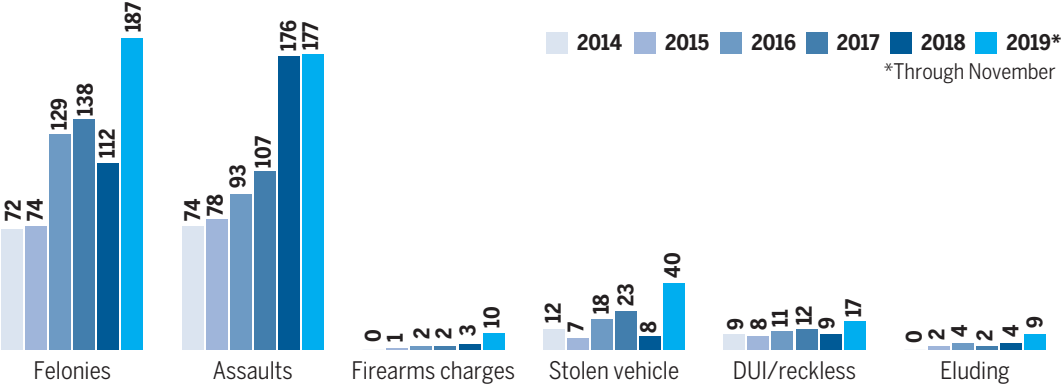

# RCPD juvenile arrest data