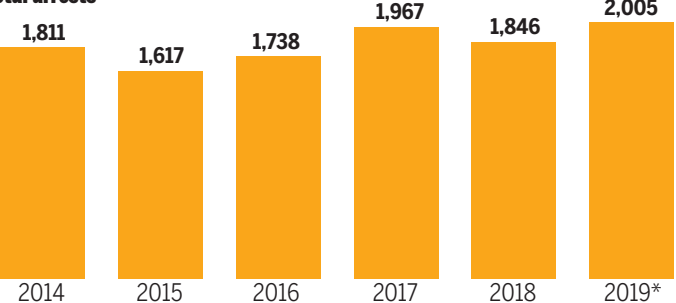

Total arrests

*Through November Lee Enterprises graphic