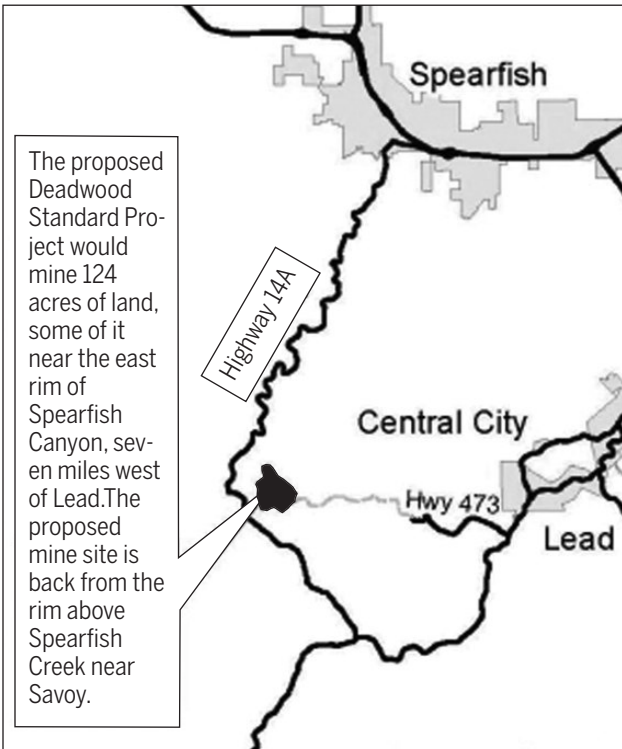

Gold mine proposed near Spearfish Canyon Rim

Map courtesy of www.deadwoodstandard.com