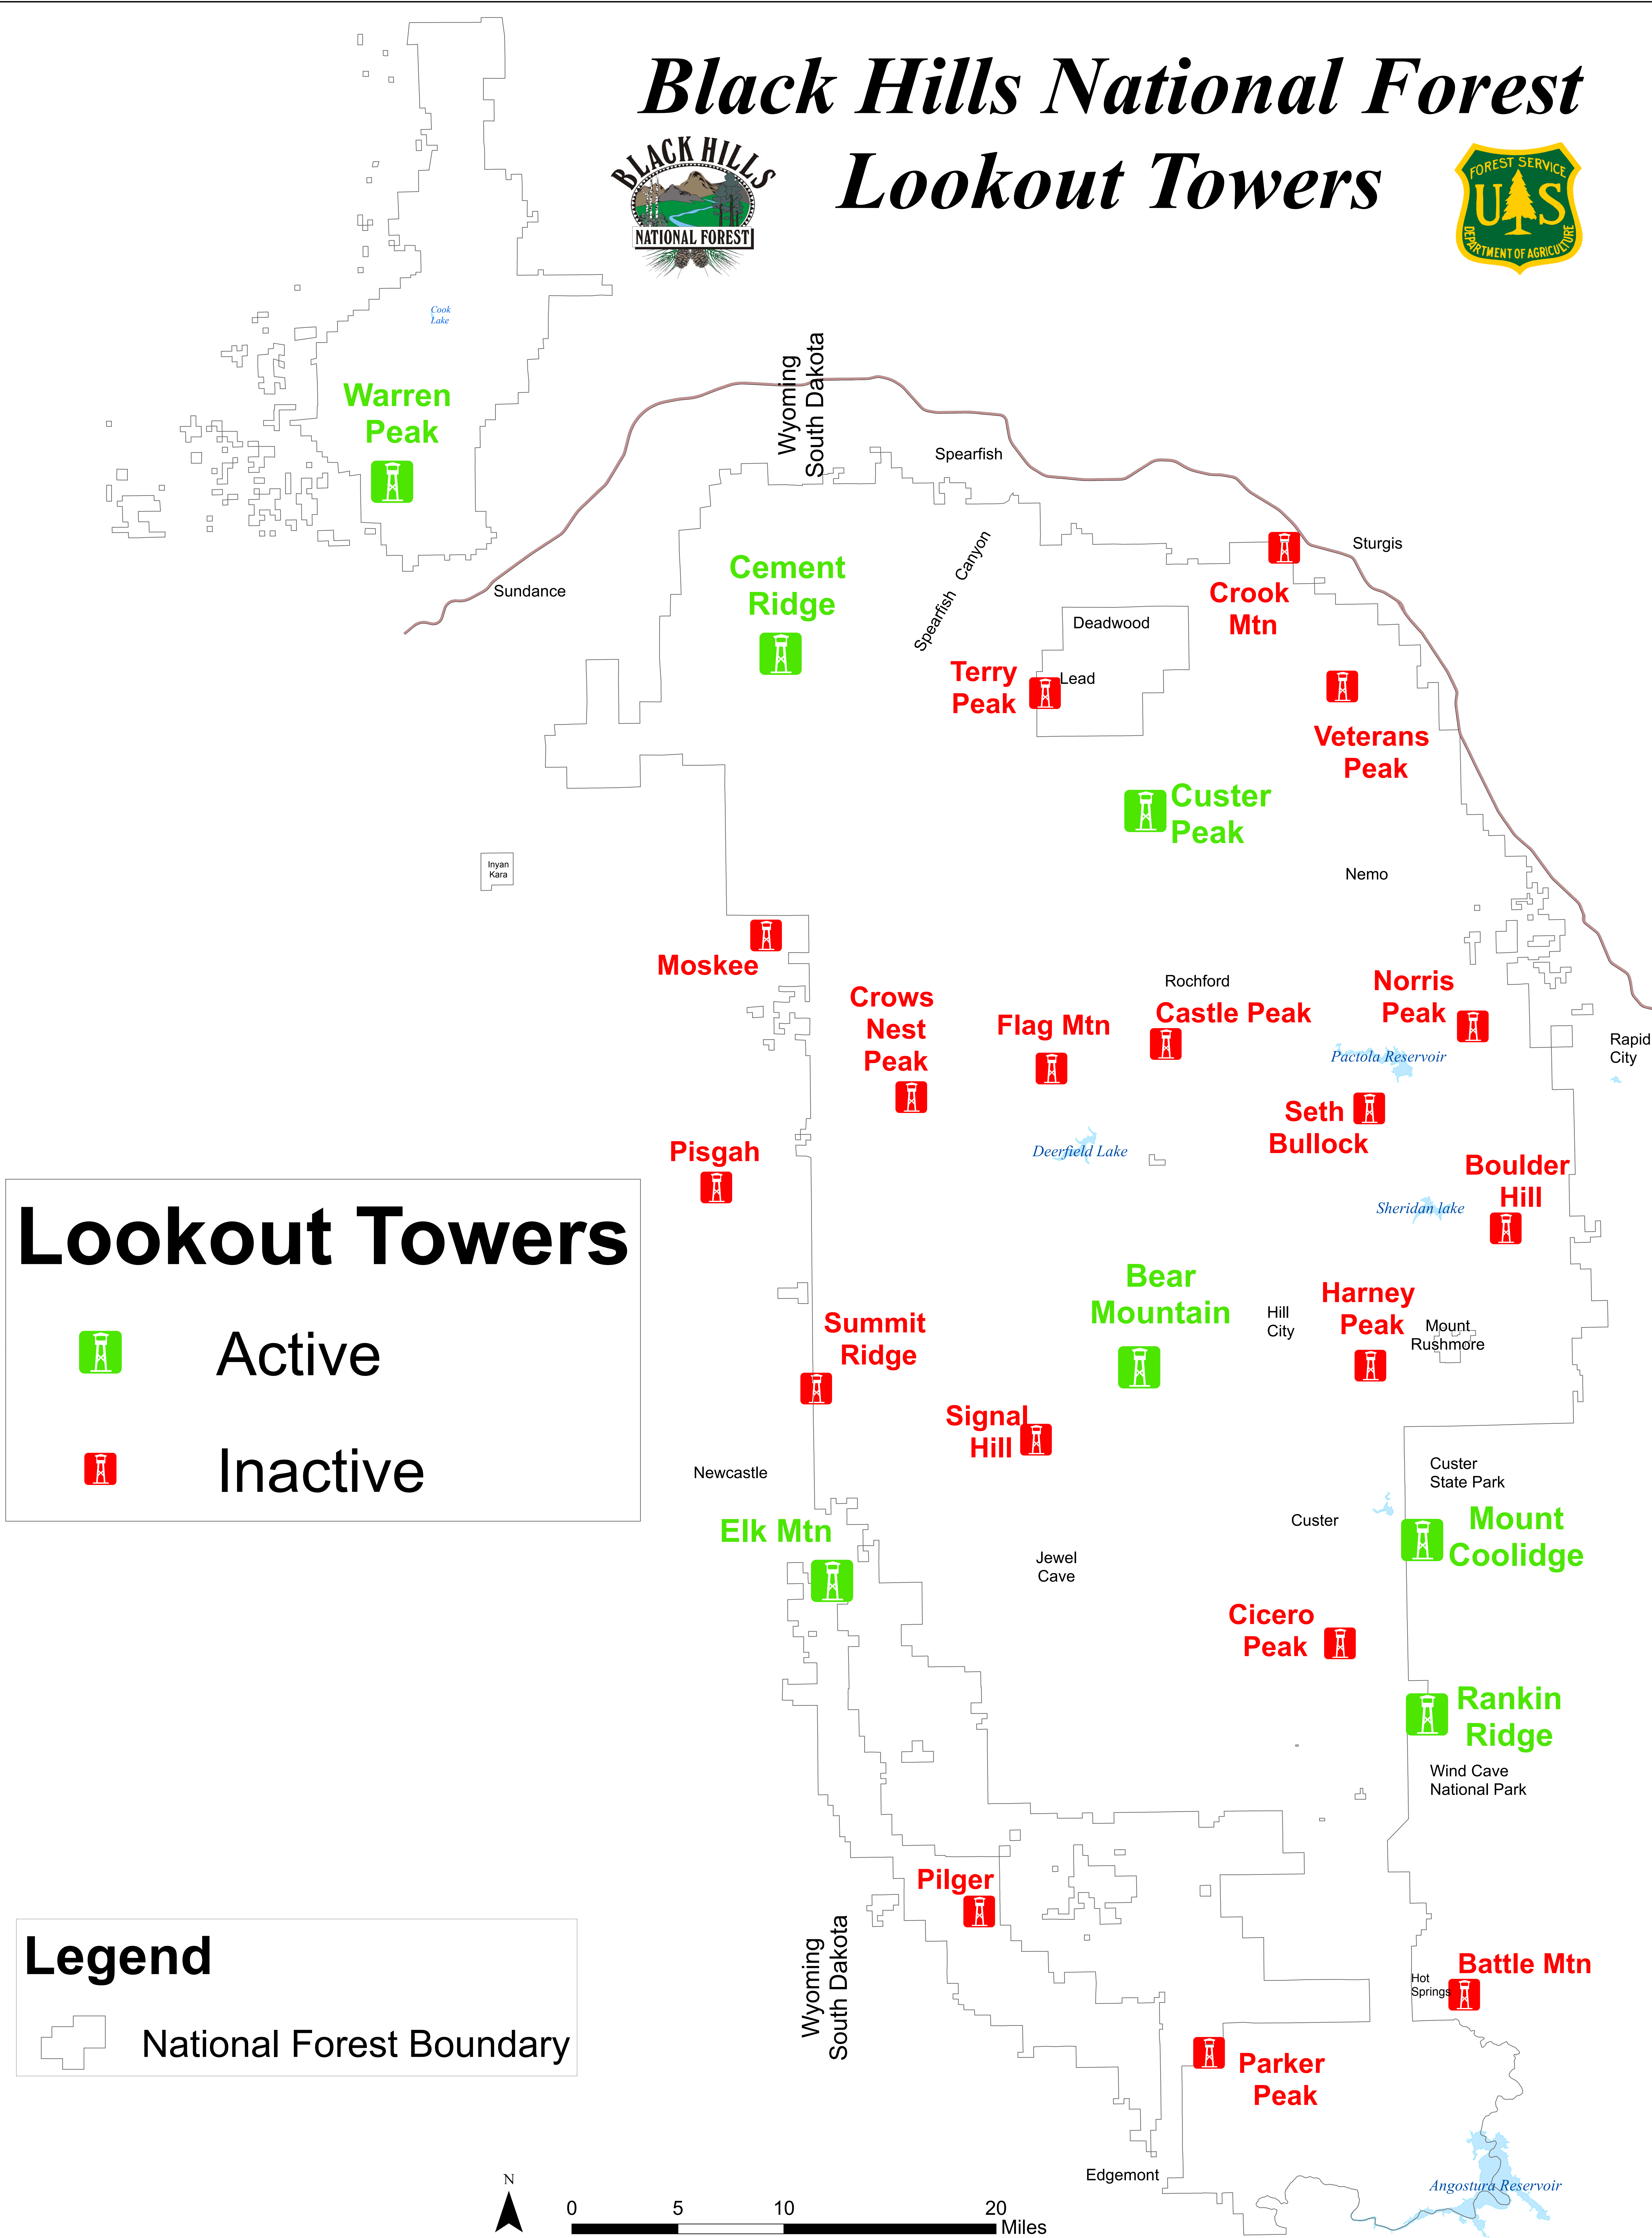

Black Hills National Forest Lookout Towers

Lookout Towers

-  Active
-  Inactive

Legend

-  National Forest Boundary