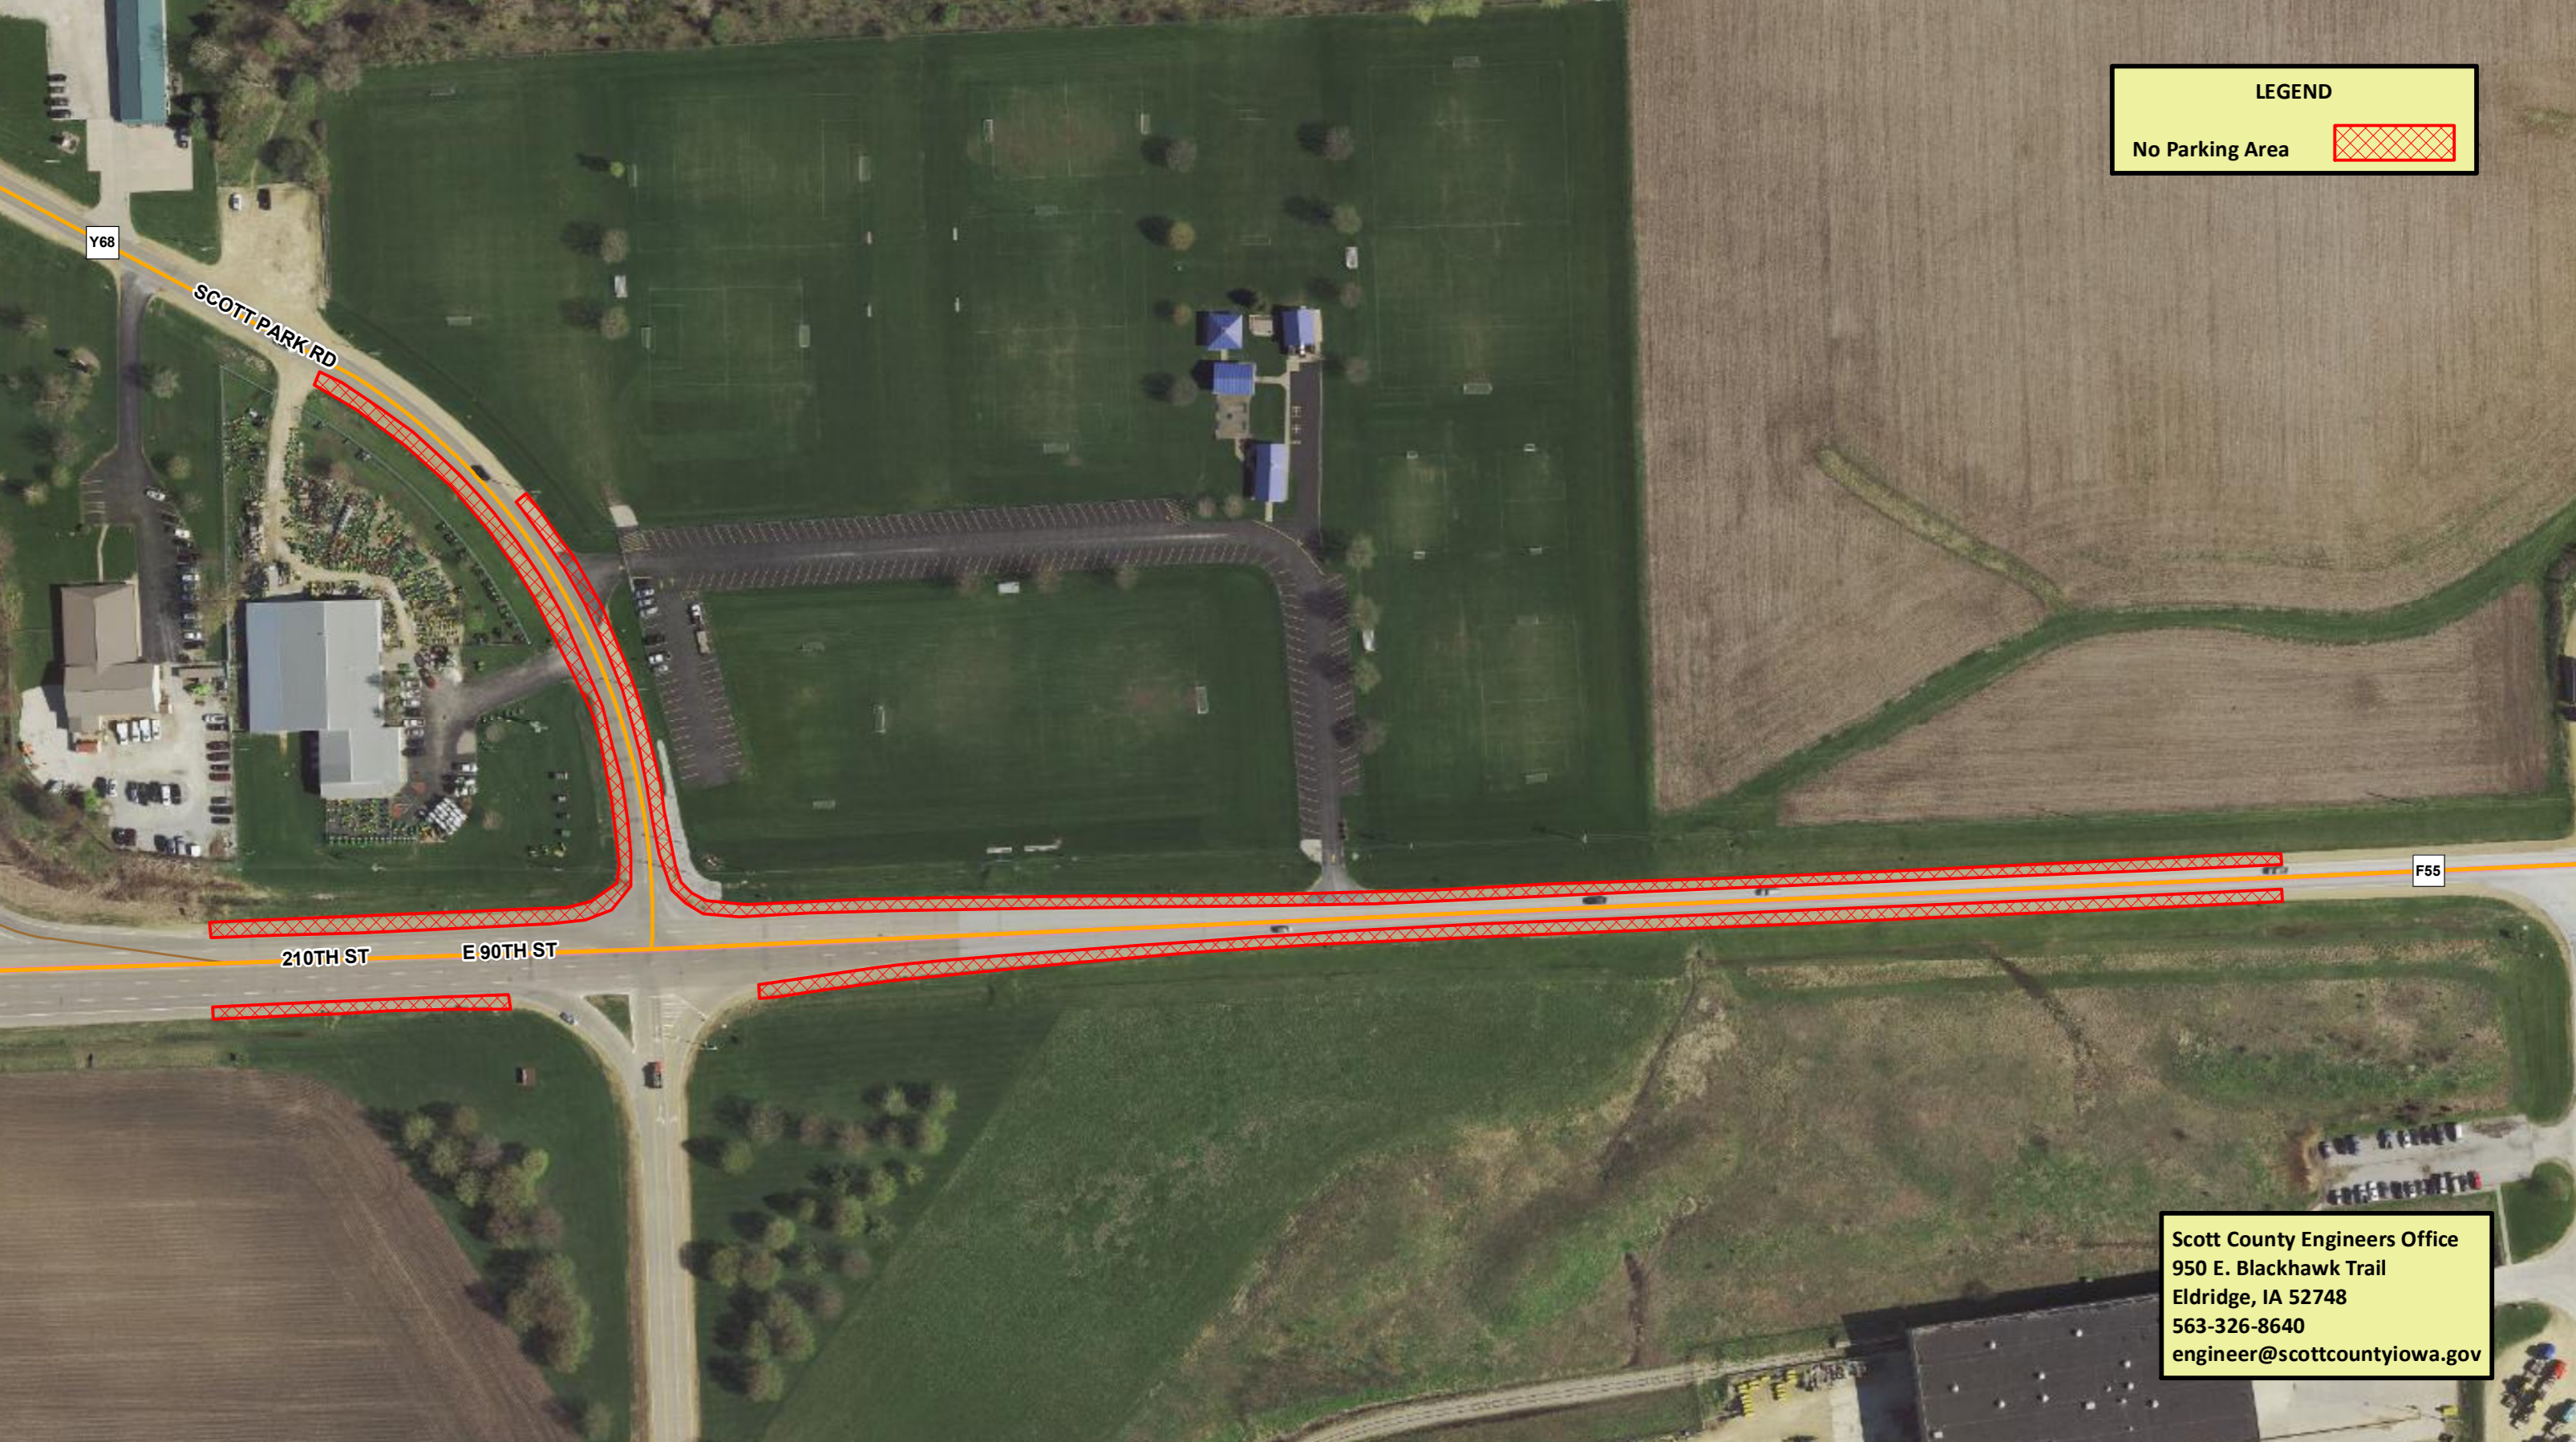

LEGEND

No Parking Area 

Y68

SCOTT PARK RD

210TH ST

E 90TH ST

F55

Scott County Engineers Office
950 E. Blackhawk Trail
Eldridge, IA 52748
563-326-8640
engineer@scottcountyiowa.gov