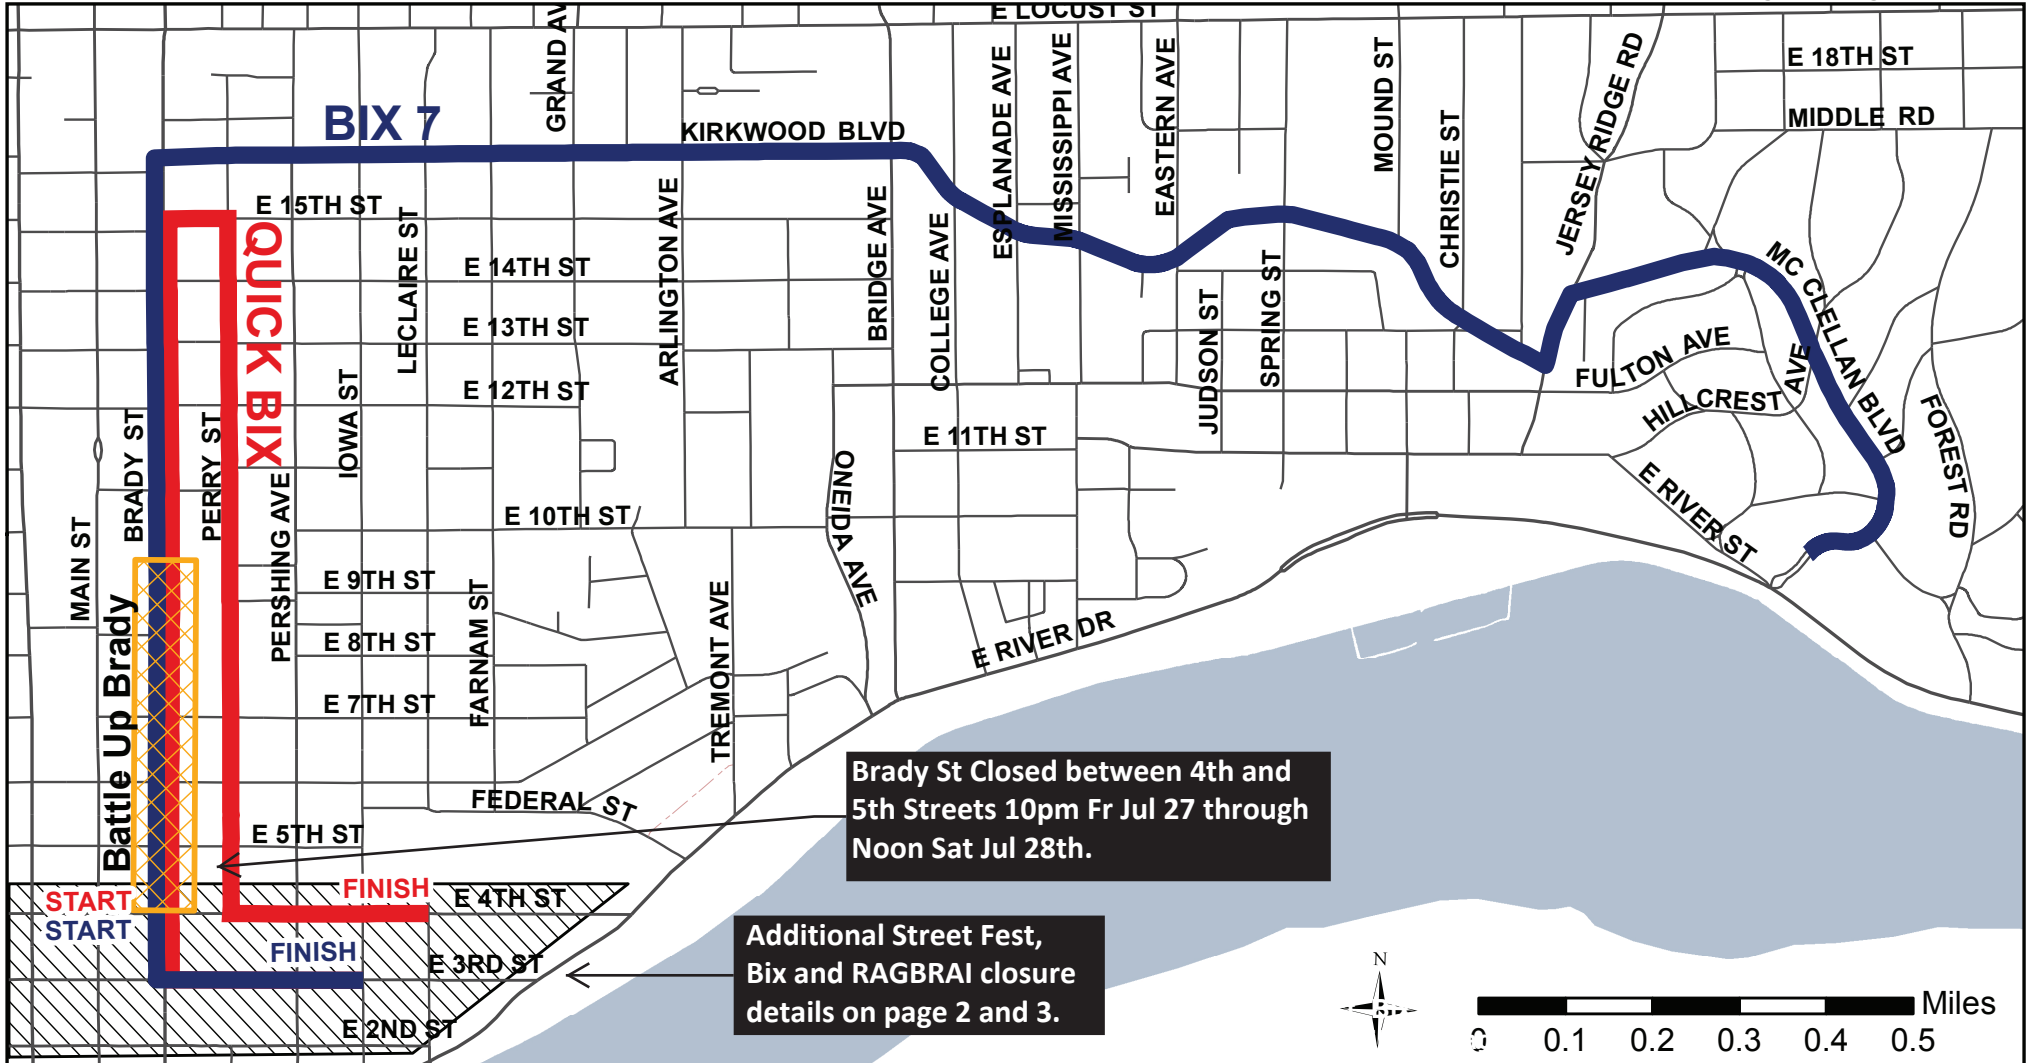

# 2018 BIX 7, QUICK BIX, & BATTLE UP BRADY

Thursday, July 26 -  
Saturday, July 28

COLOR	CLOSURE BEGIN	CLOSURE END	EVENT DESCRIPTION
	Thursday 7/26 6:00p	Thursday 7/26 9:00p	Bix Battle Up Brady
	Saturday 7/28 6:00a	Saturday 7/28 12:00p	Bix 7 Route
	Saturday 7/28 6:00a	Saturday 7/28 12:00p	Quick Bix Route

# 2018 BIX, STREET FEST, AND RAGBRAI WEEKEND CLOSURES

Thursday, July 26 - Sunday, July 29

CLOSURES	COLOR	CLOSURE BEGIN		CLOSURE END		EVENT DESCRIPTION
		Thursday 7/26	9:00a	Sunday 7/29	5:00a	Street Festival
		Thursday 7/26	3:00p	Sunday 7/29	12:00p	Outdoor Serving
		Thursday 7/26	4:00p	Sunday 7/29	7:00a	Outdoor Serving
		Friday 7/27	1:00p	Saturday 7/28	12:00p	Race Packet Pickup
		Friday 7/27	1:00p	Saturday 7/28	12:00p	Bix 7
		Saturday 07/28	6:00a	Saturday 7/28	12:00p	Bix 7
		Saturday 07/28	6:00a	Saturday 7/28	6:00p	RAGBRAI
	Friday 7/27	12:00p	Sunday 7/29	7:00a	Outdoor Serving	

## Legend

- ■ ■ One Eastbound Lane Closed 6am to 6pm Sat Jul 28th
- Completely Closed 6am to 6pm Sat Jul 28th

**NO PARKING south of River Dr between Marquette and Harrison beginning at Noon Fri July 27th through 6pm Sat July 28th. Vendors and Volunteers should check in with police officers on site for parking.**

**Davenport**

**Rock Island**