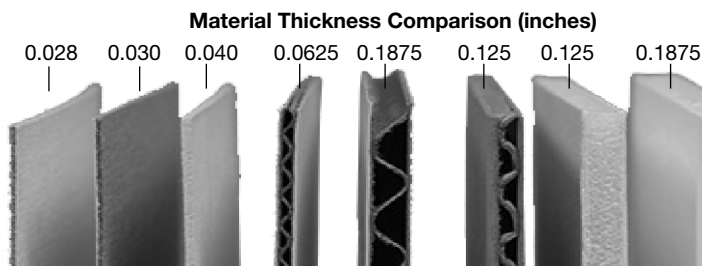

## SLEEVES

Code	Description	Size (in.)	mil	Material
SS8102	8 x 10 Still ★	8¼ x 10%	2.0	PE
SPP810R	Resealable Flap	8¼ x 10¼	1.5	BOPP
SMAGL2	Movie Magazine ★	8⅞ x 11½	2.0	PE
SMAGL3		8⅞ x 11½	3.0	PE
SPPMAGLR	Resealable Flap	8⅞ x 11½	1.5	BOPP
SLC2	Lobby Card ★	11¼ x 14¼	2.0	PE
SLC3		11¼ x 14¼	3.0	PE
SPPLCR	Resealable Flap	11¼ x 14¼	1.5	BOPP
S11162	Mini Poster ★	11¼ x 16¼	2.0	PE
SPP1116R	Resealable Flap	11¼ x 16¼	1.5	BOPP
STABL2	Jumbo Lobby Card/	14¼ x 19	2.0	PE
SPPTABL	Large Tabloid	14¼ x 19	1.5	BOPP
SWCP2	Window Card Poster	14½ x 24½	2.0	PE
SPPWCPR	Resealable Flap	14½ x 22½	1.5	BOPP
SIP	Insert Poster	14% x 38	2.0	PE
SS1622	16 x 20 Still	16¼ x 22¼	2.0	PE
SPP1620		16¼ x 20¼	1.5	BOPP
SPP1620R	Resealable Flap	16½ x 20½	1.5	BOPP
S18242	18 x 24 Large Print	18¼ x 26	2.0	PE
SPP1824R	Resealable Flap	18¼ x 24¼	1.5	BOPP
SJA2	Japanese Poster	20½ x 31	2.0	PE
SRPP	Rock & Personality Poster	20¼ x 30	2.0	PE
SHSP2	Half Sheet Poster	22¼ x 30	2.0	PE
SPPHSP		22¼ x 28¼	1.5	BOPP
SMP	Marvel Poster	22¼ x 36	2.0	PE
SEUP2	European Poster	23¼ x 35	2.0	PE
SEUP4		23¼ x 35	4.0	PE
SSP2	Sports Poster	24¼ x 38	2.0	PE
SSP4		24¼ x 38	4.0	PE
SOSP2	One Sheet Poster	27-5/8 x 43	2.0	PE
SOSP4		27-5/8 x 43	4.0	PE
SPP2843	Resealable Flap	28 x 43	1.5	BOPP
SBQP2	British Quad Poster	30¼ x 42	2.0	PE
SBQP4		30¼ x 42	4.0	PE
S2S3	Two Sheet Poster	41-5/8 x 56	3.0	PE
S3S3	Three Sheet Poster	41-5/8 x 84	3.0	PE
SPT2	Rolled Posters	2½ x 32	2.0	PE
SPT4		2½ x 32	4.0	PE
SPT5		5 x 36	3.0	PE
SPT6		6 x 38	3.0	PE

★ Sleeves have 1-1/2" flap. 4 mil = Heavy-duty.  
Resealable bags have the tape on the body of the bag.

**Material:** PE: 100%-pure-virgin, high-clarity, archival polyethylene.  
BOPP: Bioriented, crystal-clear, archival polypropylene.

**B-FLUTE CORRUGATED:**  
.1875" thick, white on both sides, pH neutral cardboard. Short-term storage.

**E-FLUTE CORRUGATED:**  
.0625" thick, white on both sides, pH neutral cardboard. Short-term storage.