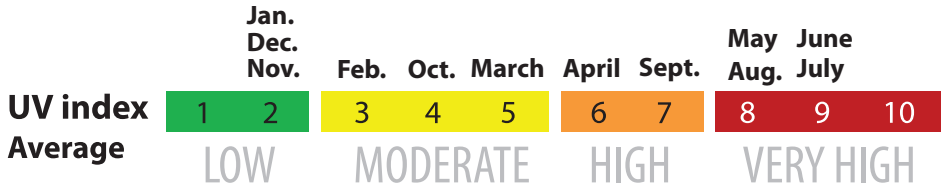

UV INDEX

Average ultraviolet Index and stage for each month in South Jersey

KRISHNA MATHIAS / PRESS GRAPHIC