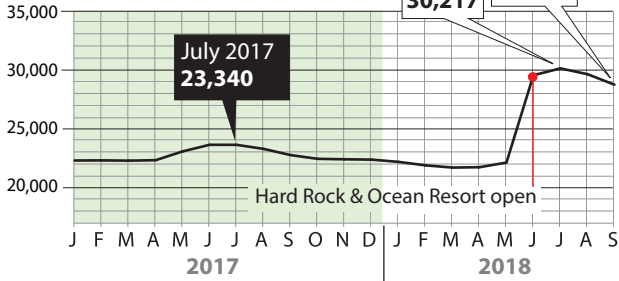

ATLANTIC CITY CASINO EMPLOYMENT

January 2017 to September 2018

Employees

Source: N.J. Division of Gaming Enforcement

KRISHNA MATHIAS / PRESS GRAPHIC