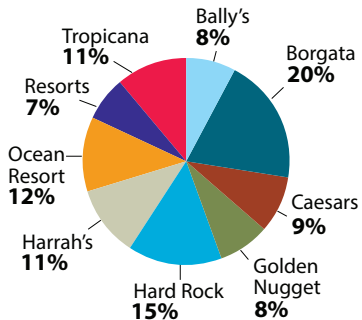

ATLANTIC CITY CASINO EMPLOYMENT

As of Oct. 1, 2018

Percentage of employment

TOTAL: 28,859

* Figures include employees on a leave of absence, online gaming employees such as Caesars Enterprise Service, Caesars Interactive Entertainment and Resorts Digital Gaming NJ