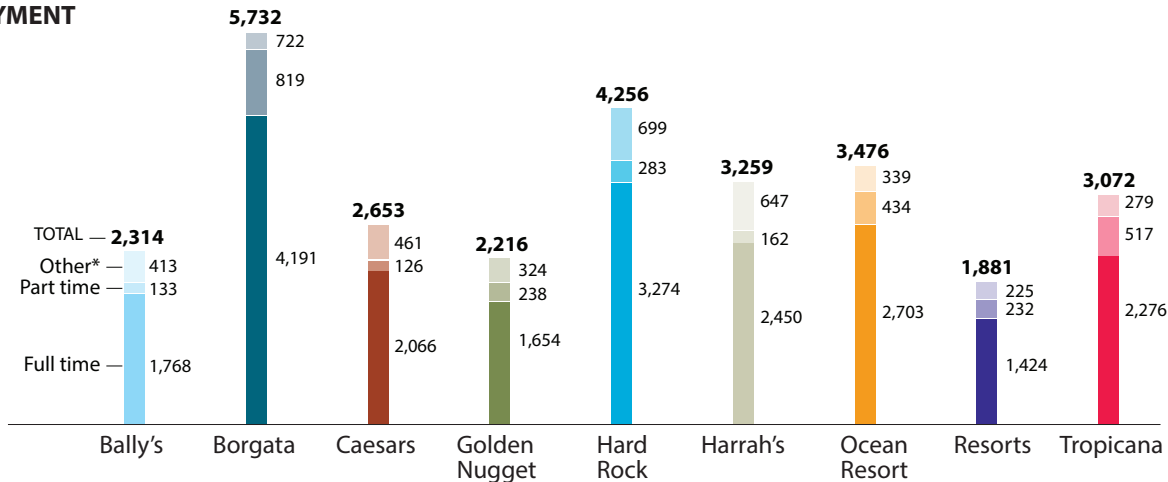

ATLANTIC CITY CASINO EMPLOYMENT

As of Oct. 1, 2018

Percentage of employment

TOTAL: 28,859

* Figures include employees on a leave of absence, online gaming employees such as Caesars Enterprise Service, Caesars Interactive Entertainment and Resorts Digital Gaming NJ