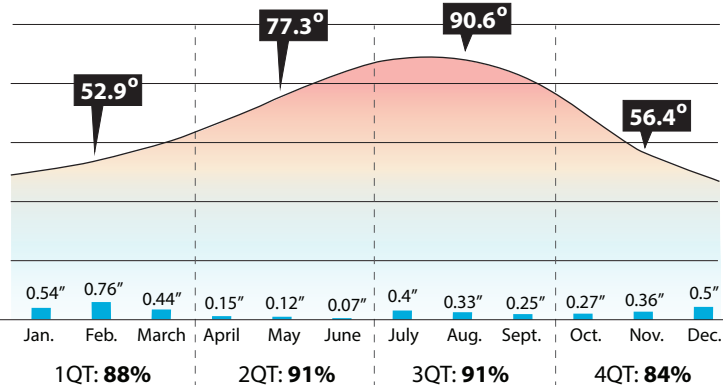

QUARTERLY HOTEL OCCUPANCY RATE FOR 2017

— Average temperature

■ Total precipitation in inches

ATLANTIC CITY

Temperatures taken at Farley Marina

LAS VEGAS

Sources: N.J. Division of Gaming Enforcement; Las Vegas Convention and Visitors Authority; McCarran International Airport; Nevada Gaming Control Board