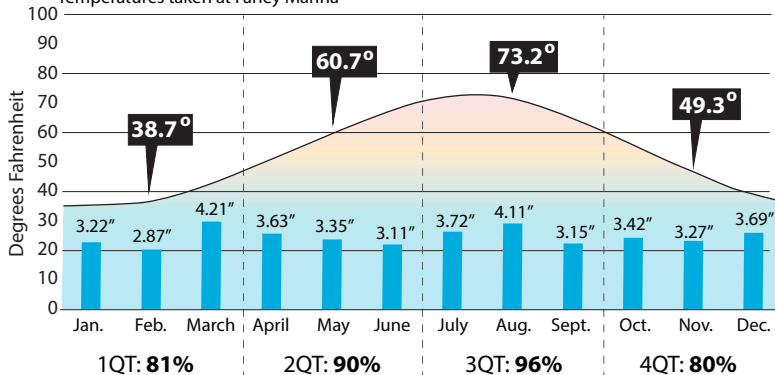

QUARTERLY HOTEL OCCUPANCY RATE FOR 2017

— Average temperature

■ Total precipitation in inches

ATLANTIC CITY

Temperatures taken at Farley Marina

LAS VEGAS

Sources: N.J. Division of Gaming Enforcement; Las Vegas Convention and Visitors Authority; McCarran International Airport; Nevada Gaming Control Board