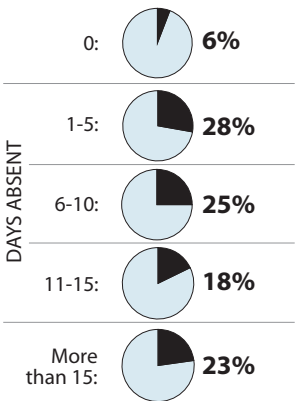

# DAYS ABSENT AT PENNSYLVANIA AVENUE SCHOOL

Percentage of students by the number of days they were absent during the 2016-17 school year.

Source: N.J. School Performance Report  
KRISHNA MATHIAS / PRESS GRAPHIC