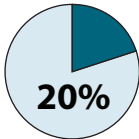

FEMALE OFFICERS IN ATLANTIC COUNTY

Highest average percentage from 2011-16

1. Margate

2. Egg Harbor City

3. Atlantic City

Source: New Jersey Uniform Crime Report