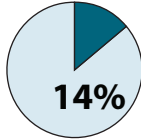

FEMALE OFFICERS IN ATLANTIC COUNTY

Highest average percentage from 2011-16

1. Margate

2. Egg Harbor City

3. Atlantic City

Source: New Jersey Uniform Crime Report