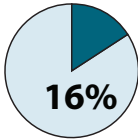

FEMALE OFFICERS IN ATLANTIC COUNTY

Highest average percentage from 2011-16

1. Margate

2. Egg Harbor City

3. Atlantic City

Source: New Jersey Uniform Crime Report