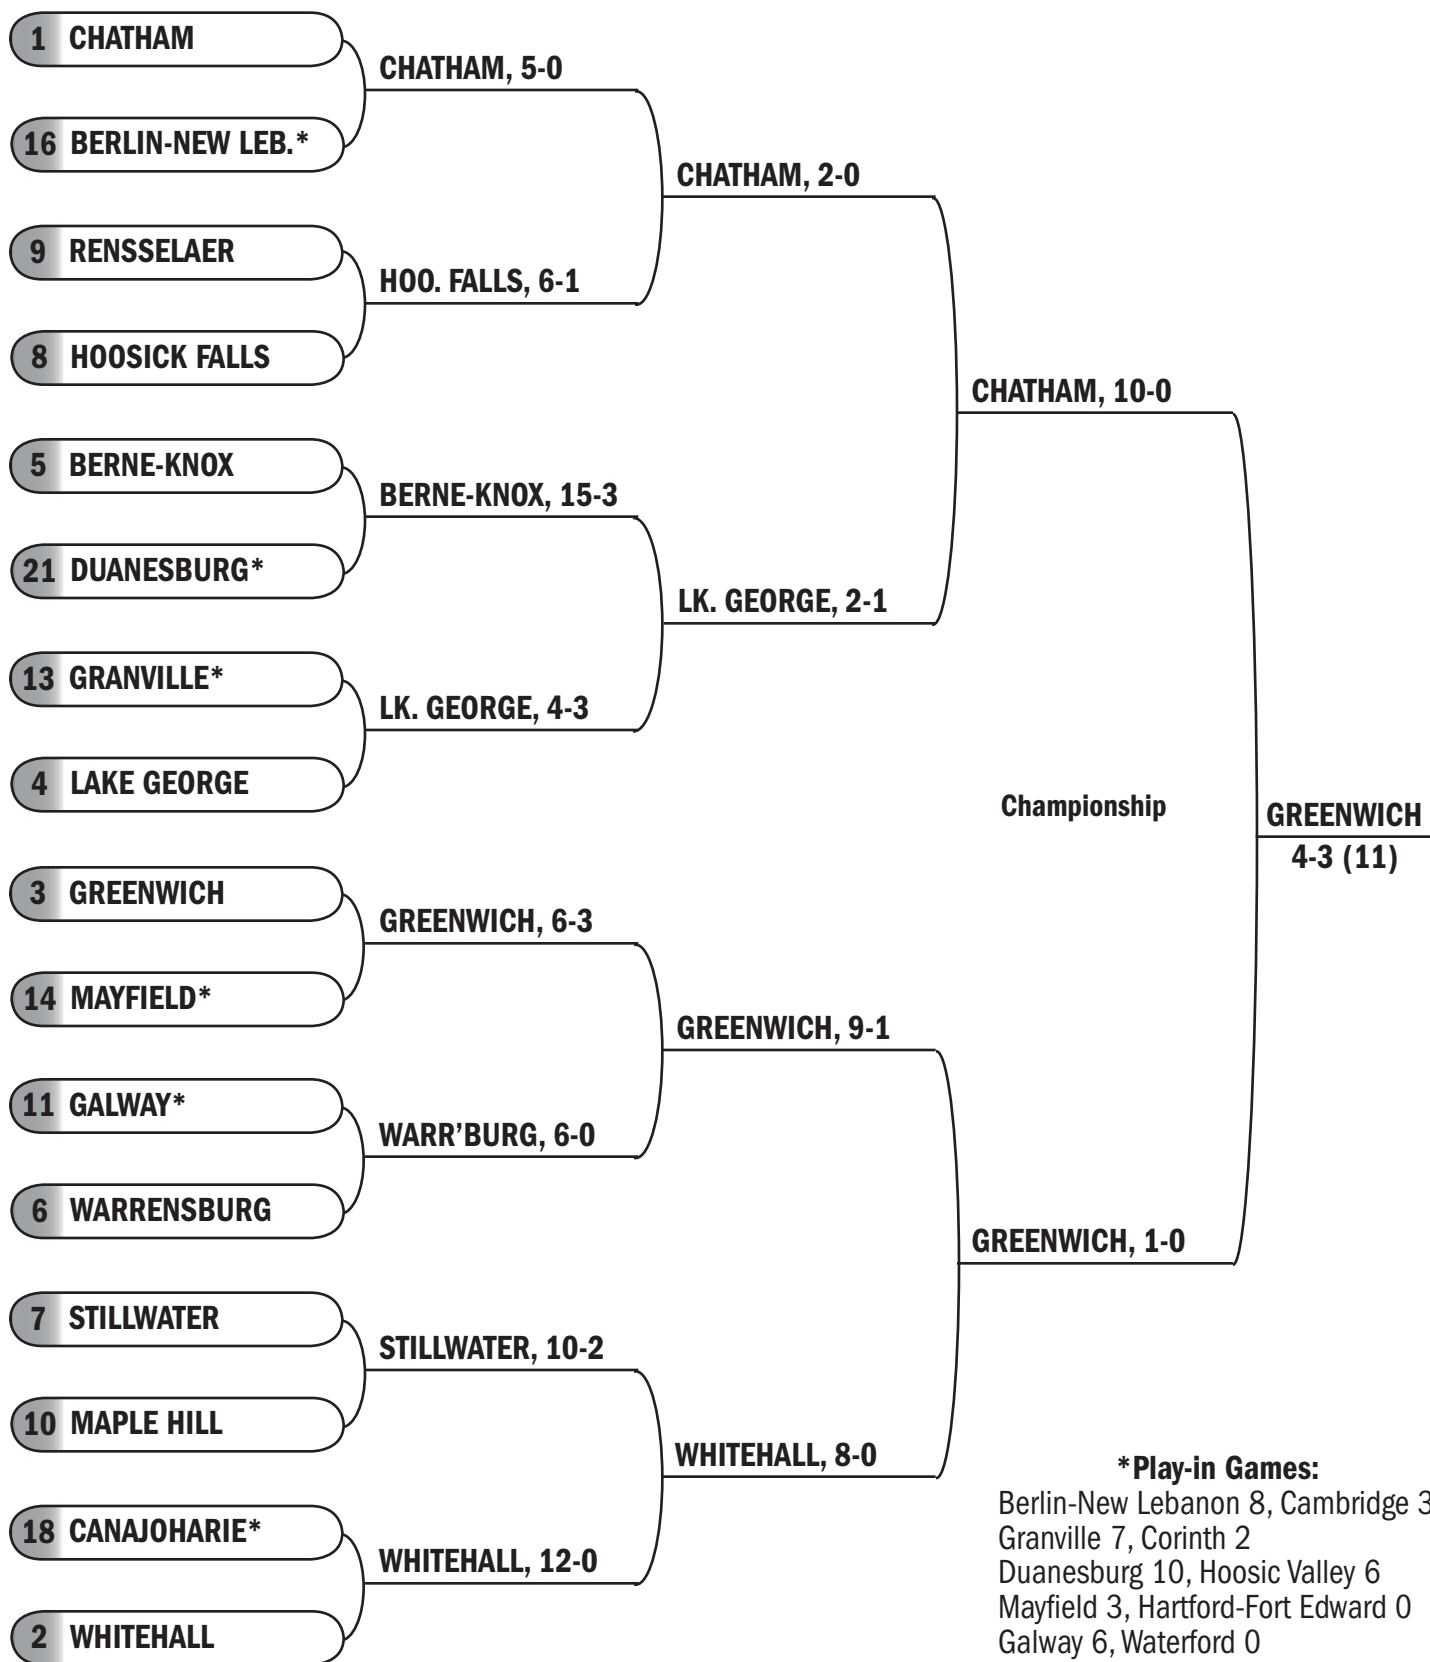

# SECTION II SOFTBALL

## Class C

**\*Play-in Games:**

Berlin-New Lebanon 8, Cambridge 3  
 Granville 7, Corinth 2  
 Duaneburg 10, Hoosic Valley 6  
 Mayfield 3, Hartford-Fort Edward 0  
 Galway 6, Waterford 0  
 Canajoharie 6, Schoharie 4