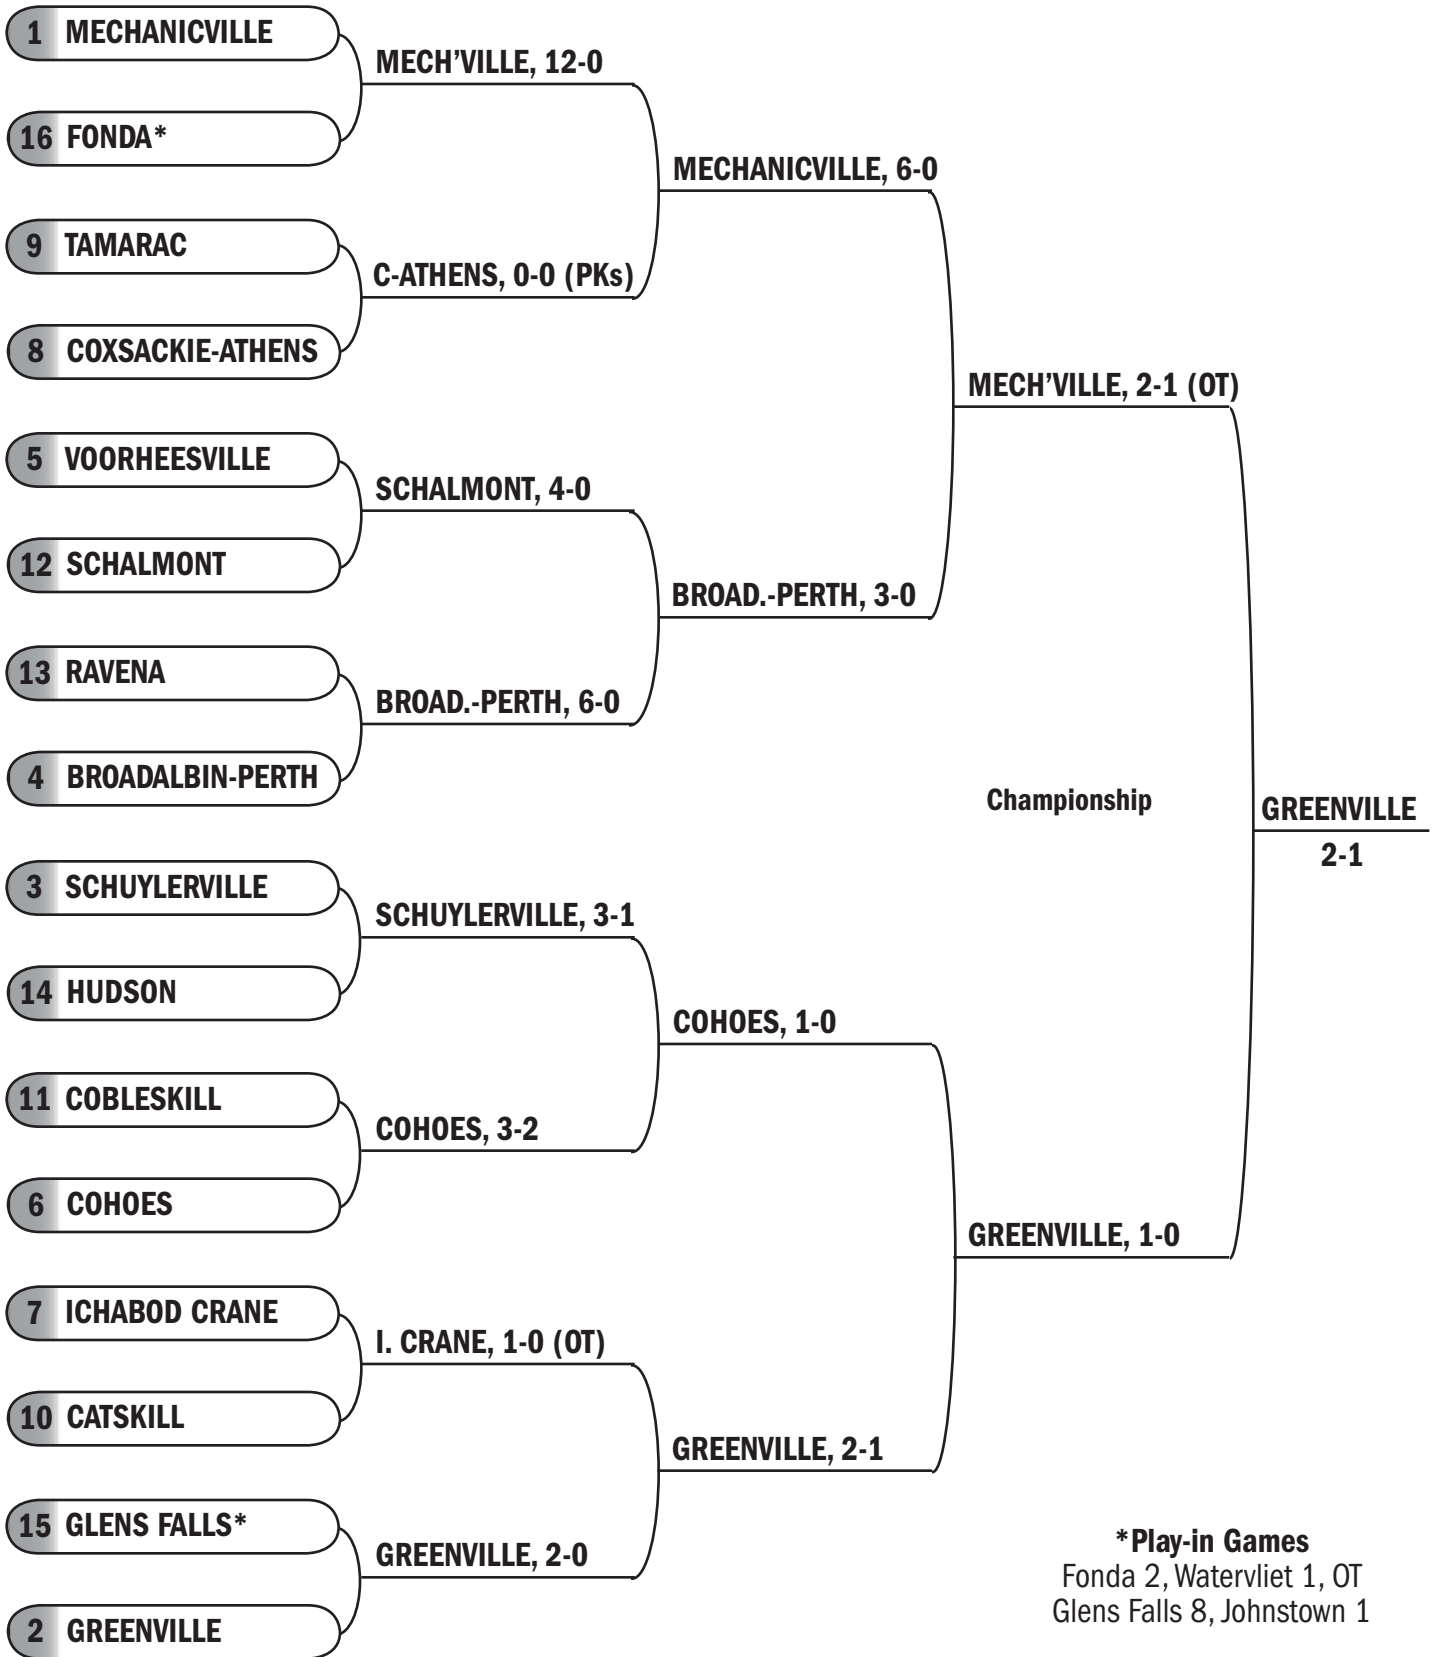

SECTION II BOYS SOCCER

Class B

***Play-in Games**

Fonda 2, Watervliet 1, OT
Glens Falls 8, Johnstown 1