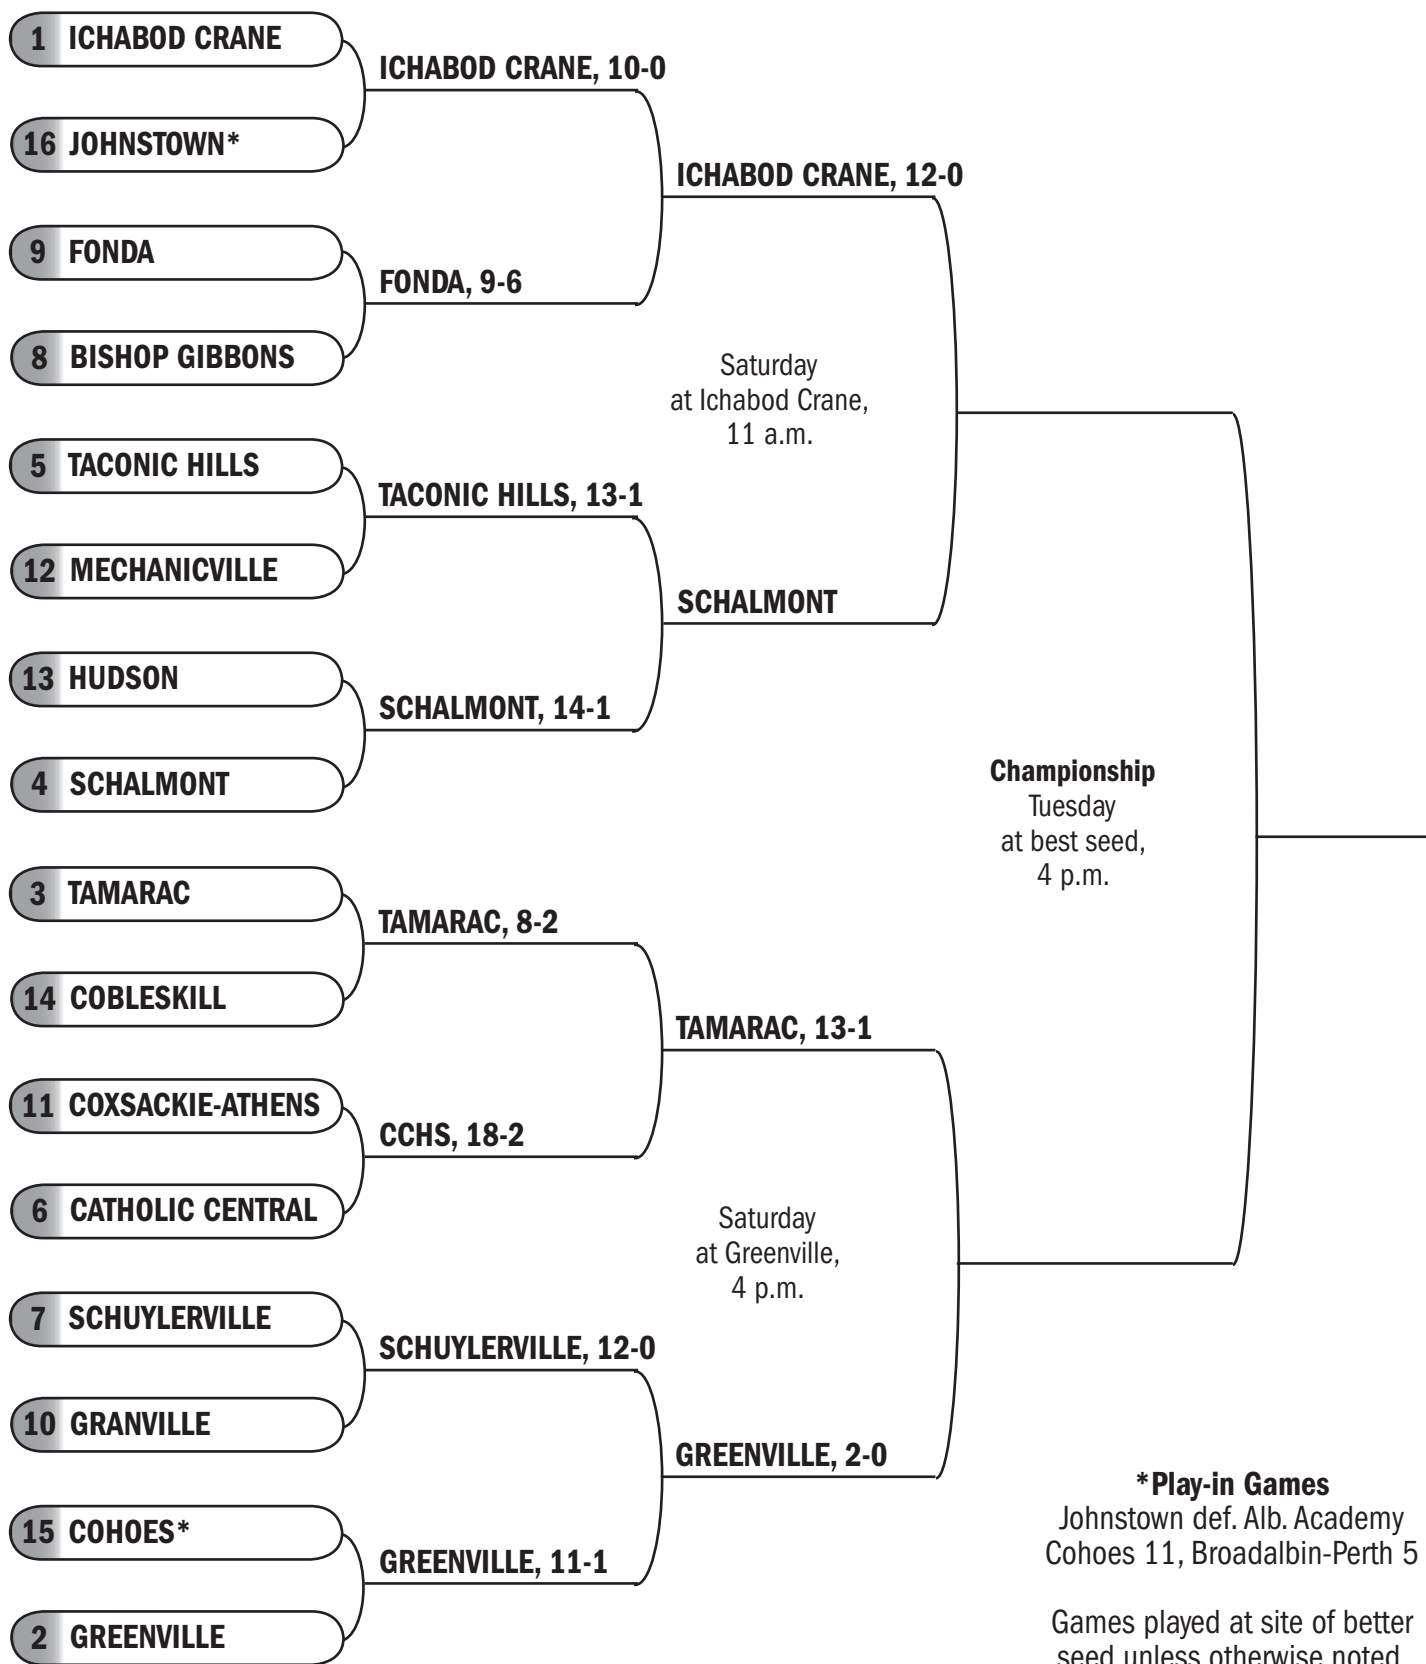

SECTION II SOFTBALL

Class B

***Play-in Games**

Johnstown def. Alb. Academy
 Cohoes 11, Broadalbin-Perth 5

Games played at site of better
 seed unless otherwise noted.