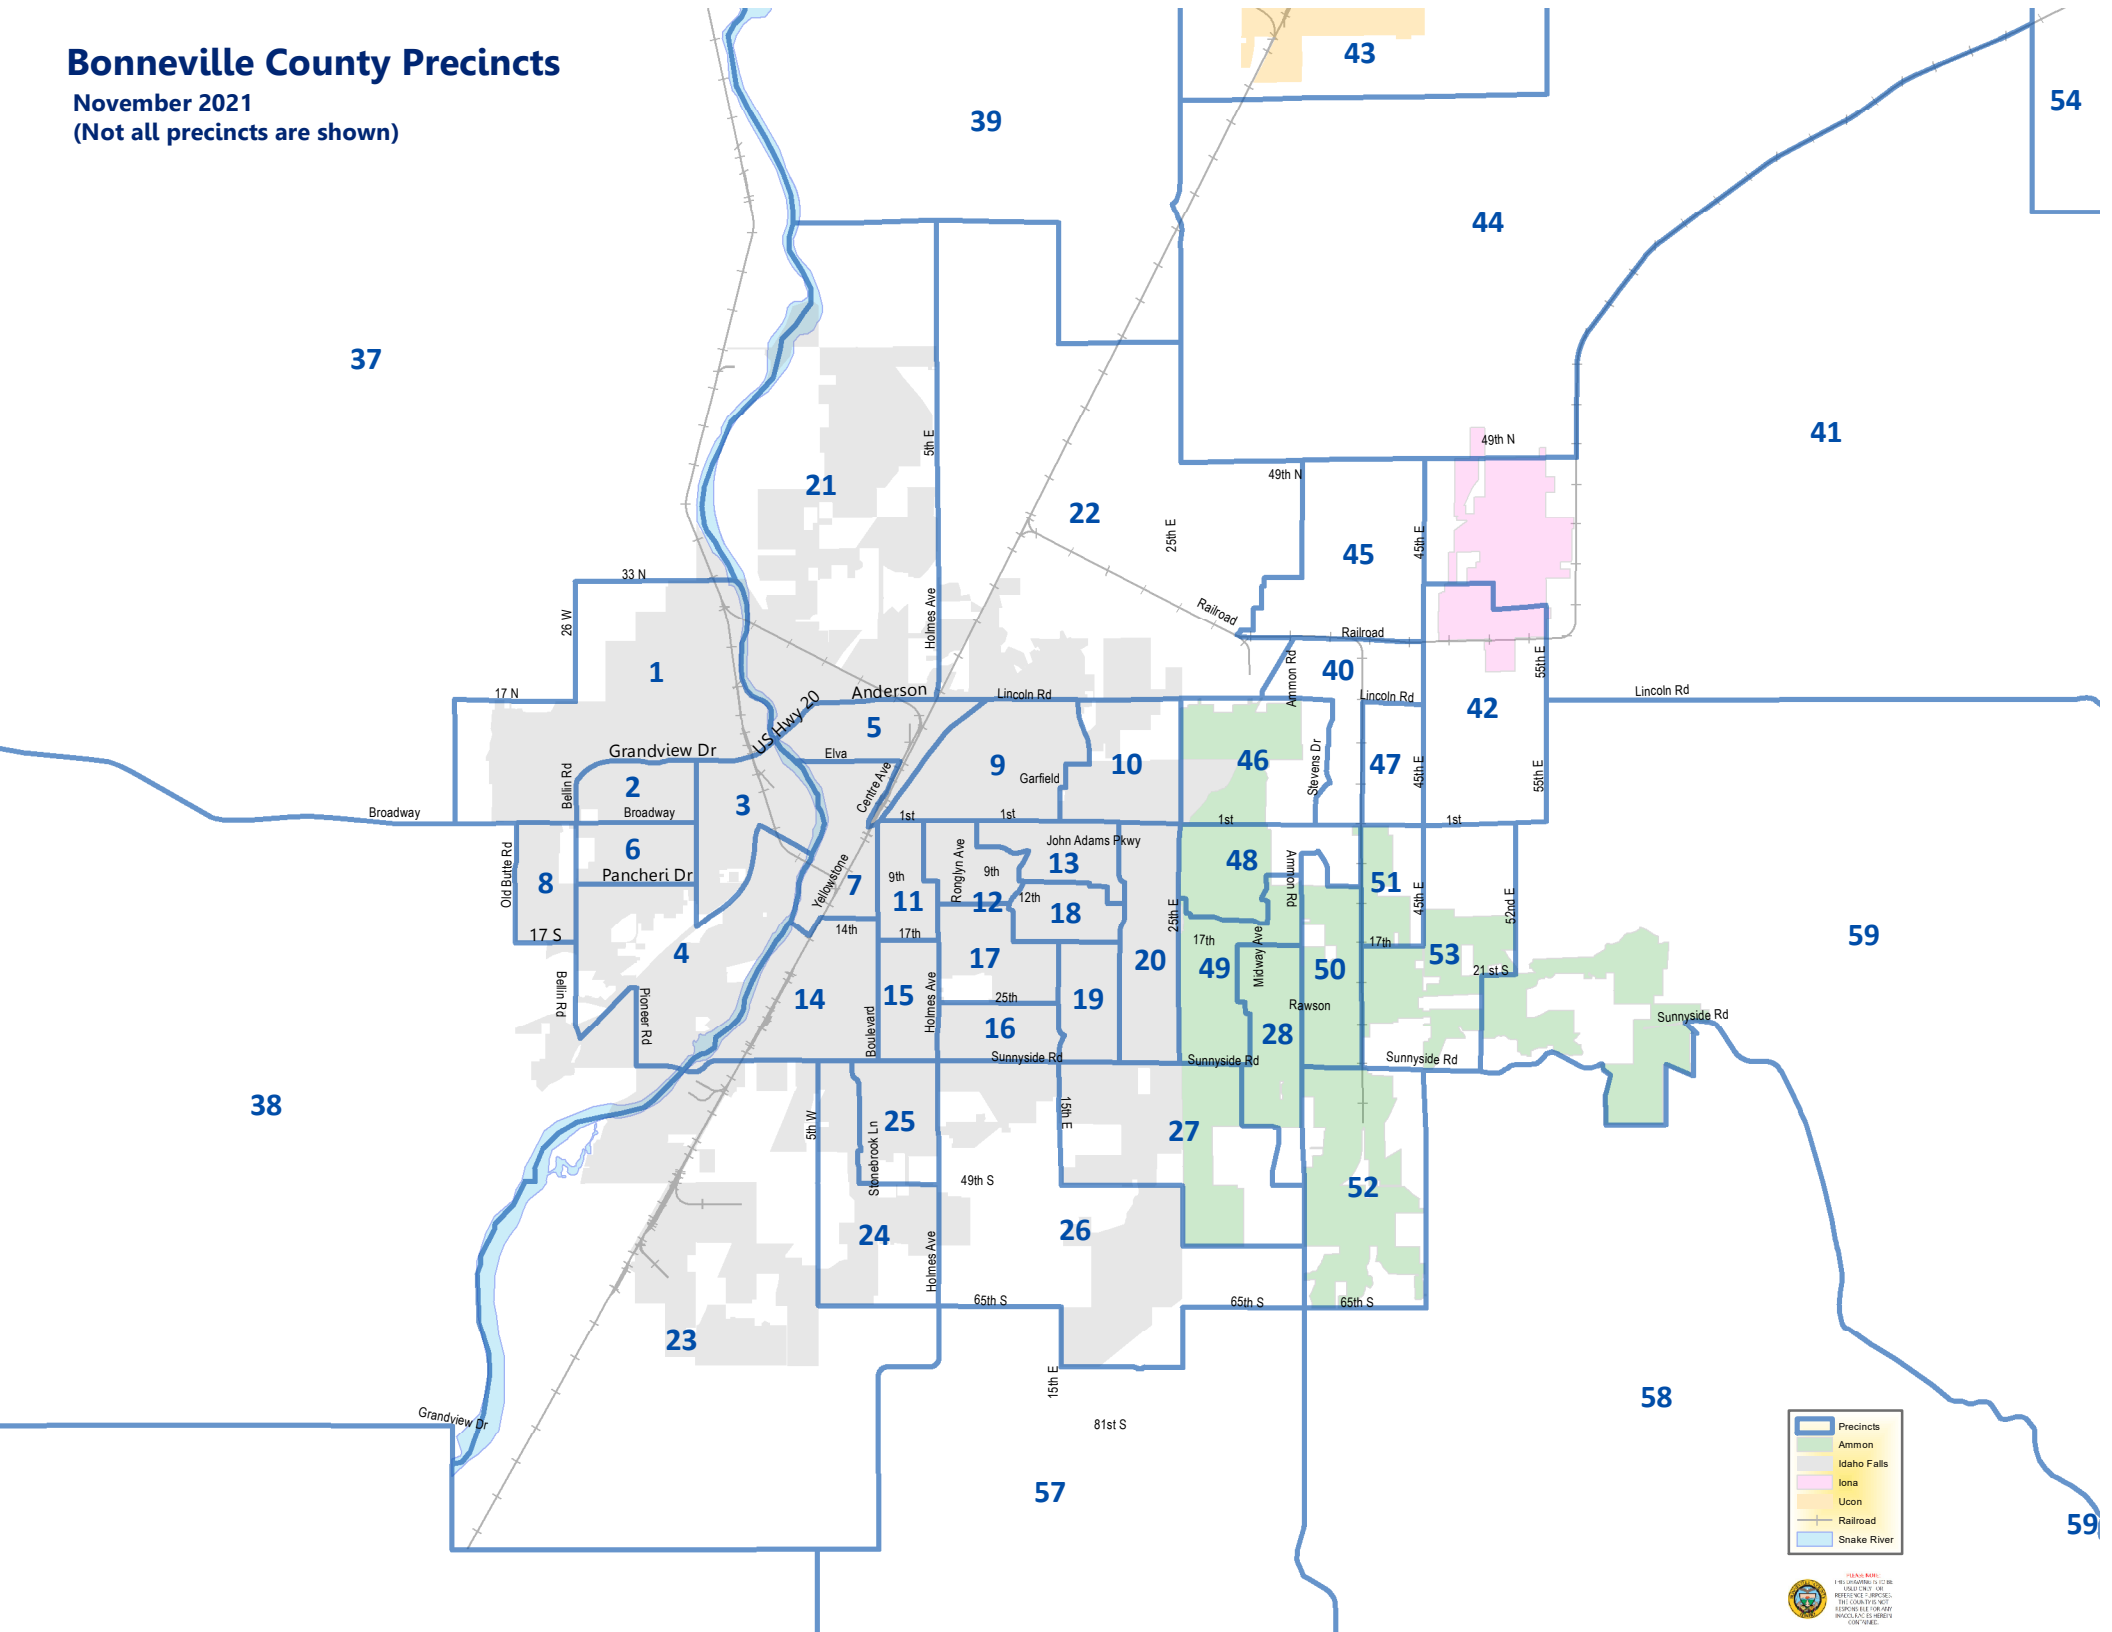

Bonneville County Precincts

November 2021

(Not all precincts are shown)

	Precincts
	Ammon
	Idaho Falls
	Iona
	Ucon
	Railroad
	Snake River