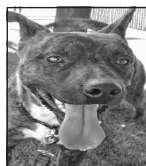

**Jane (A216465)** 2 years old, female, American Pit Bull Terrier. This beauty is super playful, sweet, & gets along w/ everyone: men, women, kids, dogs & cats! She wants to be part of a fun & loving family.

**Casper (A214720)** 5 years old, neutered, Catahoula. This handsome boy is super nice, loves people, gets along w/ other dogs, & is pretty playful. He knows some commands such as heel, sit, down & shake!

**Danny (A211540)** 2 years old, neutered, Labrador Retriever. Look at those ears! He's a super good boy, very polite, playful & adorable. He doesn't mind other dogs & likes to go on long walks.

**Lunette (A217665)** 7 years old, female, American Pit Bull Terrier. She is absolutely gorgeous, loves people & can't wait to be part of a big family! She's cuddly, gives kisses, & wouldn't mind having all the attention on her.

**Karma (A213225)** 3 years old, spayed, Pit Bull. Karma is very friendly and playful. She loves playing in water & is energetic & a happy-go-lucky girl who wants all of your attention.

**Tyga (212555)** 2 years old, neutered, Dutch Shepherd. This boy is super sweet, very friendly, playful & loves his kennelmate, June (A210911). He'd make a great family dog & be very happy if you brought home June with him!