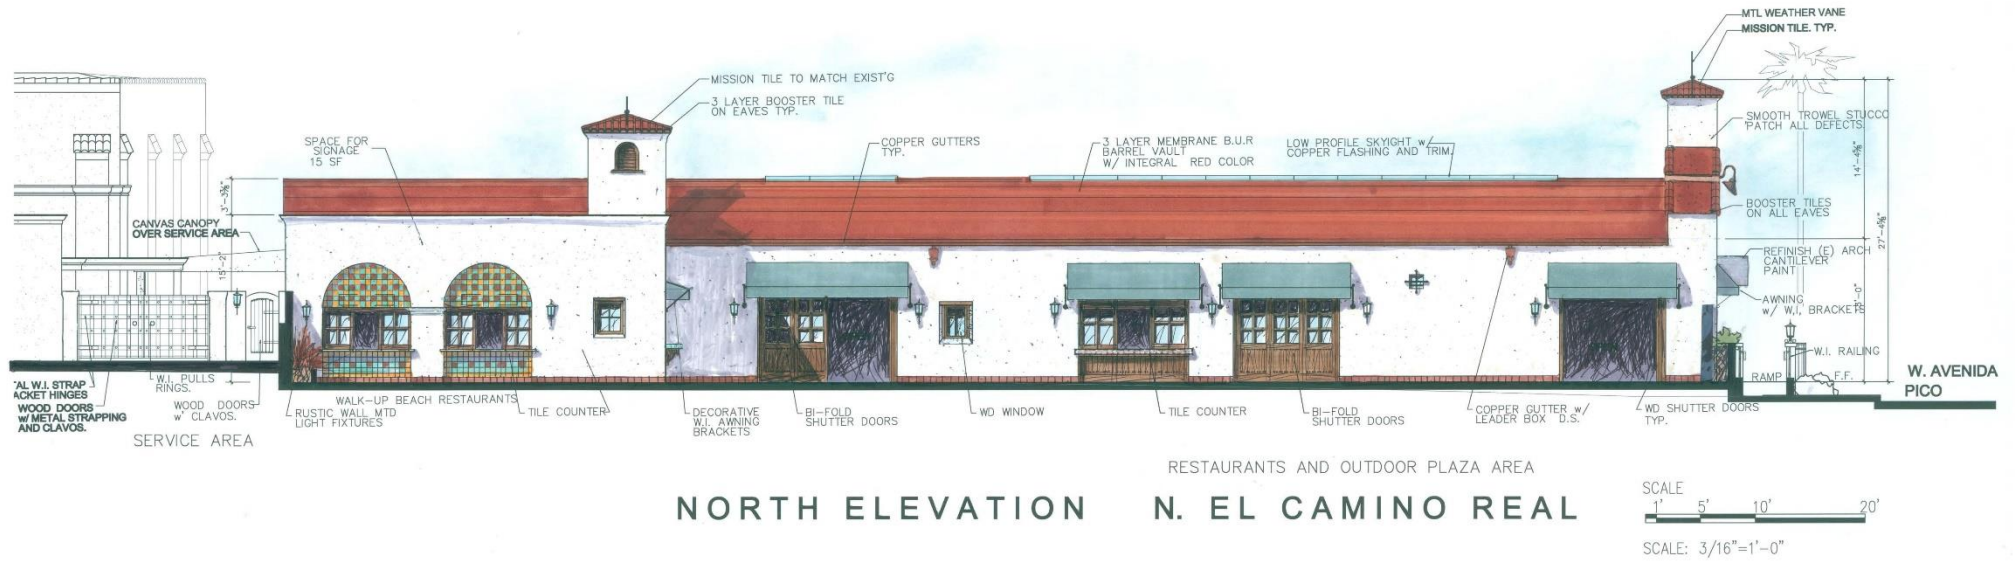

PROPOSED RESTAURANT DEVELOPMENT

BUILDING HEIGHT	27'-7" (Average)
(E) ENTRY TOWER HEIGHT	27'-5"
OCCUPANCY: A-2 (RESTAURANT)	
EXISTING BUILDING- RESTAURANTS:	
MAIN FLOOR:	
KITCHEN RESTAURANTS:	3,226 SF @ 200 SF/P = 16 PERSONS
LOWER LEVEL:	KITCHEN CATER AREA: 1,287 SF @ 200 SF/P = 6 PERSONS
TOTAL : 22 PERSONS	

CONSTRUCTION TYPE: V SPRINKLERED	ALLOWABLE AREA: 24,000 SF
(Table 508.2 Allowable Area)	
PROPOSED AREA:	
(E) BUILDING	5,200 SF
ADDITION	1,036 SF
LOWER LEVEL	5,248 SF
RESTAURANT TOTAL 11,483 SF	

SEATING PROVIDED:	
INTERIOR FOOD COURT SEATING:	50 SEATS
NEW EXTERIOR PATIO:	
EXTERIOR BAR (16 SEATS + 6 BAR STOOLS):	22 SEATS
EXTERIOR WALK-UP BEACH RESTAURANT:	10 SEATS
EXTERIOR PATIO AREA	118 SEATS
TOTAL SEATING PROVIDED:	200 SEATS

Miramar Event Center and Restaurants

Rehabilitation of Theater Complex Project
 North El Camino Real San Clemente, CA.

Miramar Event Center and Restaurants

Rehabilitation of Theater Complex Project
 North El Camino Real San Clemente, CA.

Miramar Event Center and Restaurants

Rehabilitation of Theater Complex Project
North El Camino Real San Clemente, CA.

Miramar Event Center and Restaurants

Rehabilitation of Theater Complex Project
 North El Camino Real San Clemente , CA.