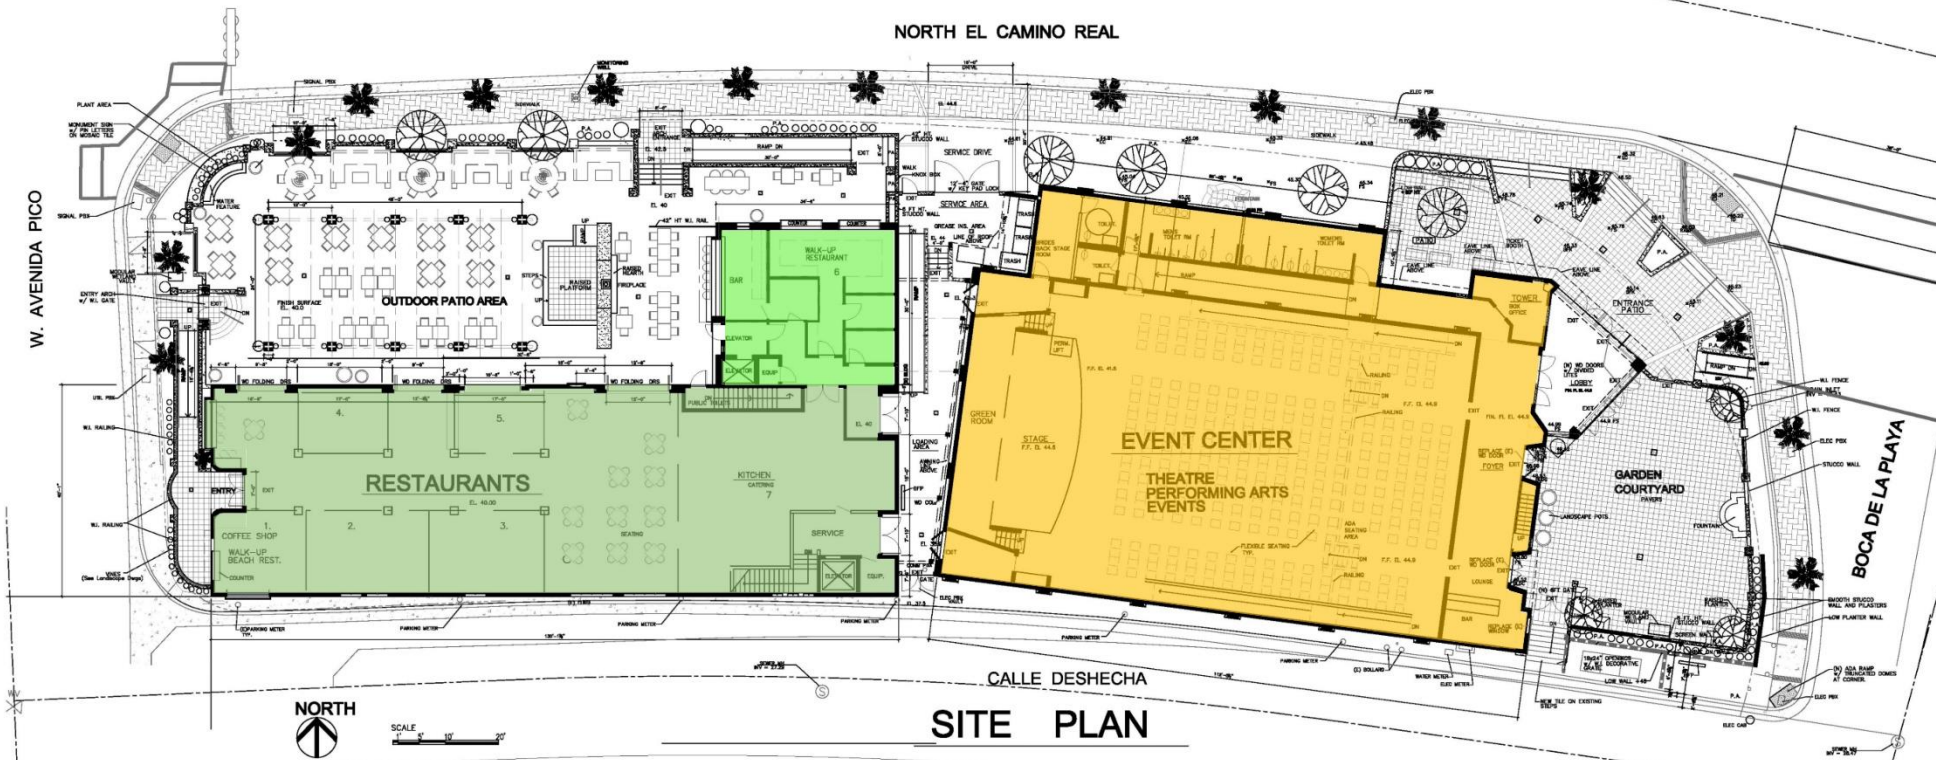

EVENT CENTER

BUILDING HEIGHT	26'-6" (Average)
(E) TOWER HEIGHT	44FT.
OCCUPANCY: A-1 (PERFORMANCE ART/THEATER)	
EXISTING THEATER CHAMBER SEATING:	435 SEATS
STAGE:	845 SF @ 15 SF NET/P = 56 PERSONS
1ST FLOOR BUSINESS OFFICE AREA:	182 SF @ 100 SF/P = 2 PERSONS
(N) GREEN ROOM / BACKSTAGE AREA:	282 SF @ 15 SF/P = 17 PERSONS
2ND FLOOR BUSINESS OFFICE AREA:	297 SF @ 100 SF/P = 3 PERSONS
TOTAL:	513 PERSONS
TOTAL EVENT CENTER SEATING - MAX 435 SEATS	

CONSTRUCTION TYPE: 1 (Existing concrete structure)	SPRINKLERED
ALLOWABLE AREA: UNLIMITED	
PROPOSED AREA:	
(E) THEATER:	7,372 SF
(N) TOILET ROOMS (ORANGE JULIUS)	484 SF
(N) GREEN RM/ BACKSTAGE	282 SF
EVENT CENTER TOTAL 8,098 SF	

PROPOSED RESTAURANT DEVELOPMENT

BUILDING HEIGHT	27'-7" (Average)
(E) ENTRY TOWER HEIGHT	27'-5"
OCCUPANCY: A-2 (RESTAURANT)	
EXISTING BUILDING- RESTAURANTS:	
MAIN FLOOR:	
KITCHEN RESTAURANTS:	3,226 SF @ 200 SF/P = 16 PERSONS
LOWER LEVEL:	KITCHEN CATER AREA: 1,287 SF @ 200 SF/P = 6 PERSONS
TOTAL : 22 PERSONS	

CONSTRUCTION TYPE: V SPRINKLERED	ALLOWABLE AREA: 24,000 SF
(Table 508.2 Allowable Area)	
PROPOSED AREA:	
(E) BUILDING	5,200 SF
ADDITION	1,036 SF
LOWER LEVEL	5,248 SF
RESTAURANT TOTAL 11,483 SF	

SEATING PROVIDED:	
INTERIOR FOOD COURT SEATING:	50 SEATS
NEW EXTERIOR PATIO:	
EXTERIOR BAR (16 SEATS + 6 BAR STOOLS):	22 SEATS
EXTERIOR WALK-UP BEACH RESTAURANT:	10 SEATS
EXTERIOR PATIO AREA	118 SEATS
TOTAL SEATING PROVIDED:	200 SEATS