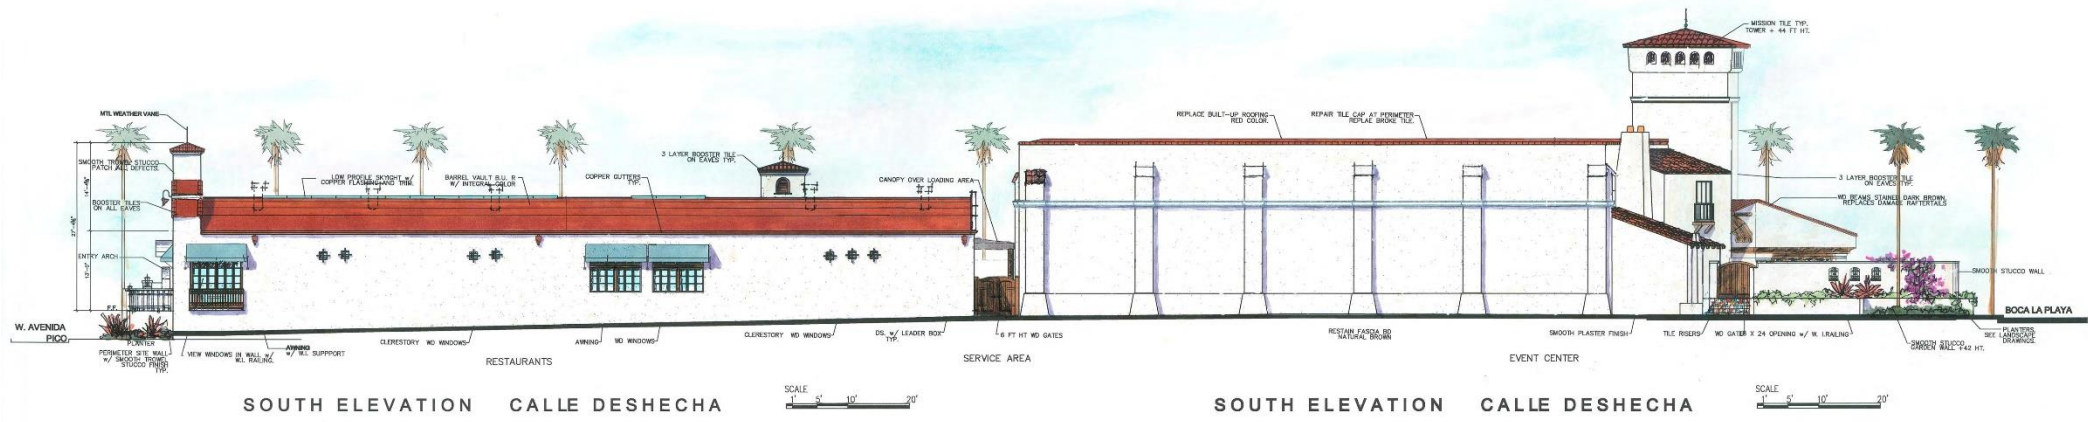

Miramar Event Center and Restaurants

Rehabilitation of Theater Complex Project
North El Camino Real San Clemente, CA.

12.22.16