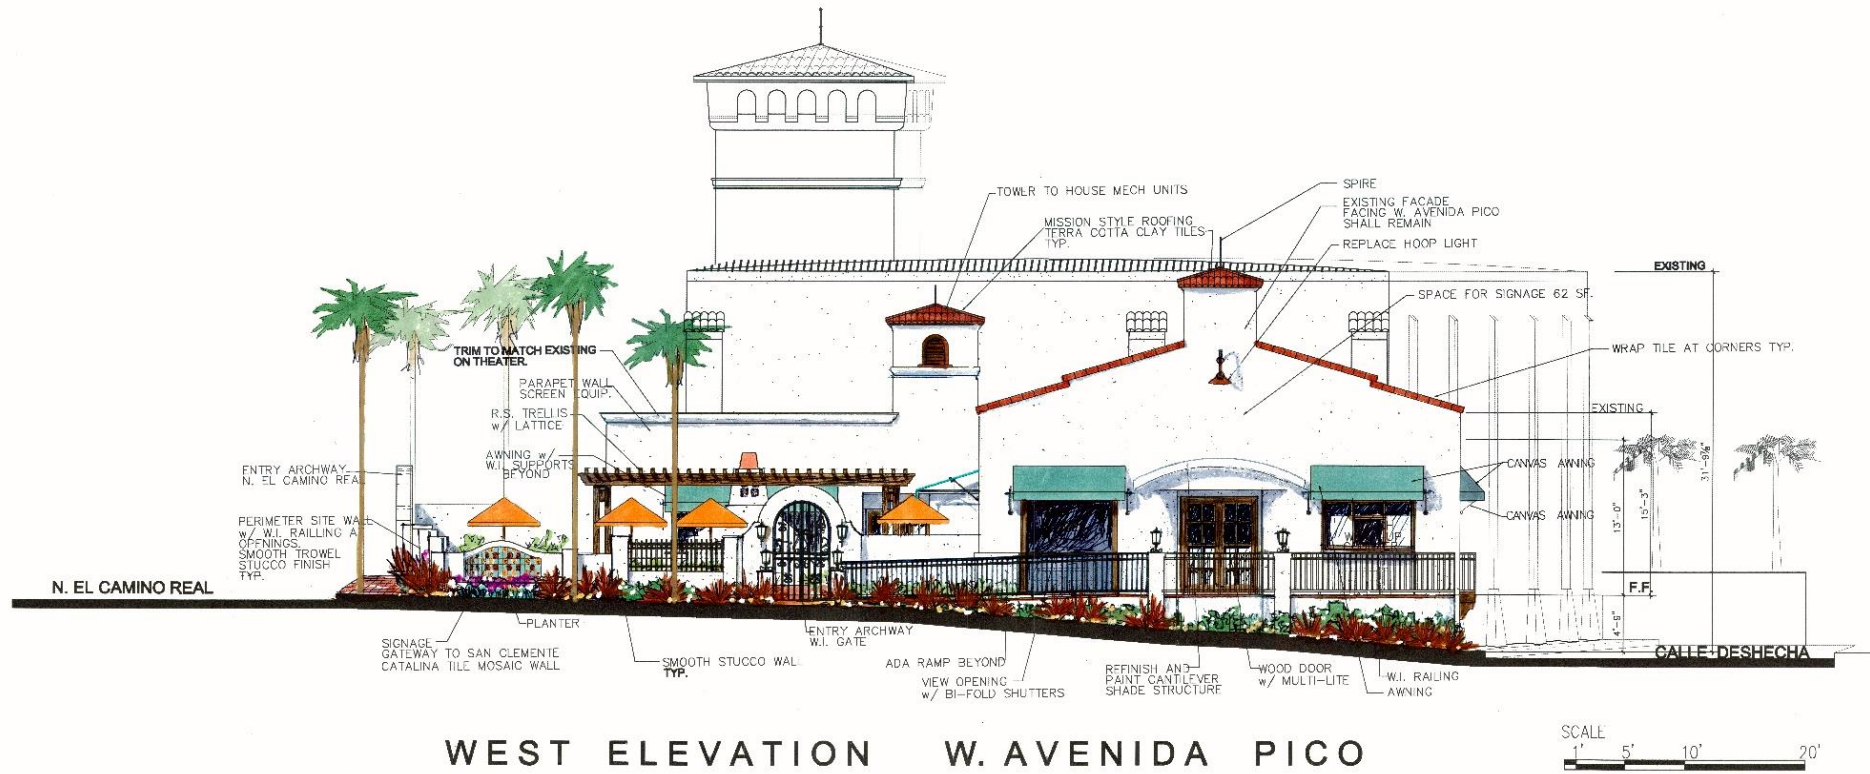

PROPOSED RESTAURANT DEVELOPMENT

BUILDING HEIGHT	27'-7" (Average)
(E) ENTRY TOWER HEIGHT	27'-5"
OCCUPANCY: A-2 (RESTAURANT)	
EXISTING BUILDING- RESTAURANTS:	
MAIN FLOOR:	
KITCHEN RESTAURANTS:	3,226 SF @ 200 SF/P = 16 PERSONS
LOWER LEVEL:	KITCHEN CATER AREA: 1,287 SF @ 200 SF/P = 6 PERSONS
TOTAL : 22 PERSONS	

CONSTRUCTION TYPE: V SPRINKLERED	ALLOWABLE AREA: 24,000 SF
(Table 508.2 Allowable Area)	
PROPOSED AREA:	
(E) BUILDING	5,200 SF
ADDITION	1,036 SF
LOWER LEVEL	5,248 SF
RESTAURANT TOTAL 11,483 SF	

SEATING PROVIDED:	
INTERIOR FOOD COURT SEATING:	50 SEATS
NEW EXTERIOR PATIO:	
EXTERIOR BAR (16 SEATS + 6 BAR STOOLS):	22 SEATS
EXTERIOR WALK-UP BEACH RESTAURANT:	10 SEATS
EXTERIOR PATIO AREA	118 SEATS
TOTAL SEATING PROVIDED:	200 SEATS

12.22.16

Miramar Event Center and Restaurants

Rehabilitation of Theater Complex Project
 North El Camino Real San Clemente, CA.

Miramar Event Center and Restaurants

Rehabilitation of Theater Complex Project
 North El Camino Real San Clemente , CA.

Miramar Event Center and Restaurants

Rehabilitation of Theater Complex Project
 North El Camino Real San Clemente, CA.

Miramar Event Center and Restaurants

Rehabilitation of Theater Complex Project
 North El Camino Real San Clemente, CA.