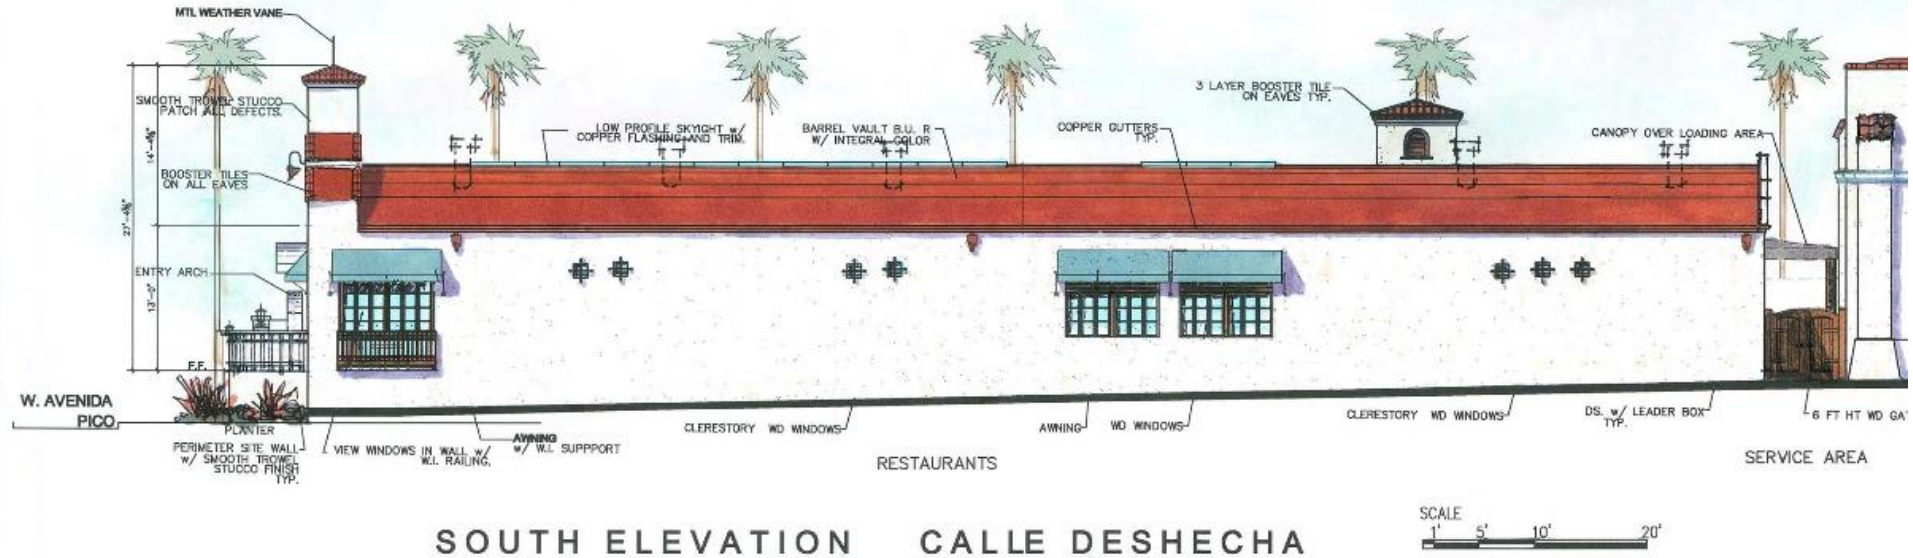

CONSTRUCTION TYPE: V SPRINKLERED	ALLOWABLE AREA: 24,000 SF
(Table 508.2 Allowable Area)	
PROPOSED AREA:	
(E) BUILDING	5,200 SF
ADDITION	1,036 SF
LOWER LEVEL	5,248 SF
RESTAURANT TOTAL 11,483 SF	

SEATING PROVIDED:	
INTERIOR FOOD COURT SEATING:	50 SEATS
NEW EXTERIOR PATIO:	
EXTERIOR BAR (16 SEATS + 6 BAR STOOLS):	22 SEATS
EXTERIOR WALK-UP BEACH RESTAURANT:	10 SEATS
EXTERIOR PATIO AREA	118 SEATS
TOTAL SEATING PROVIDED:	200 SEATS

Miramar Event Center and Restaurants

Rehabilitation of Theater Complex Project
 North El Camino Real San Clemente, CA.

Miramar Event Center and Restaurants

Rehabilitation of Theater Complex Project
 North El Camino Real San Clemente, CA.

Miramar Event Center and Restaurants

Rehabilitation of Theater Complex Project
North El Camino Real San Clemente, CA.

Miramar Event Center and Restaurants

Rehabilitation of Theater Complex Project
 North El Camino Real San Clemente , CA.