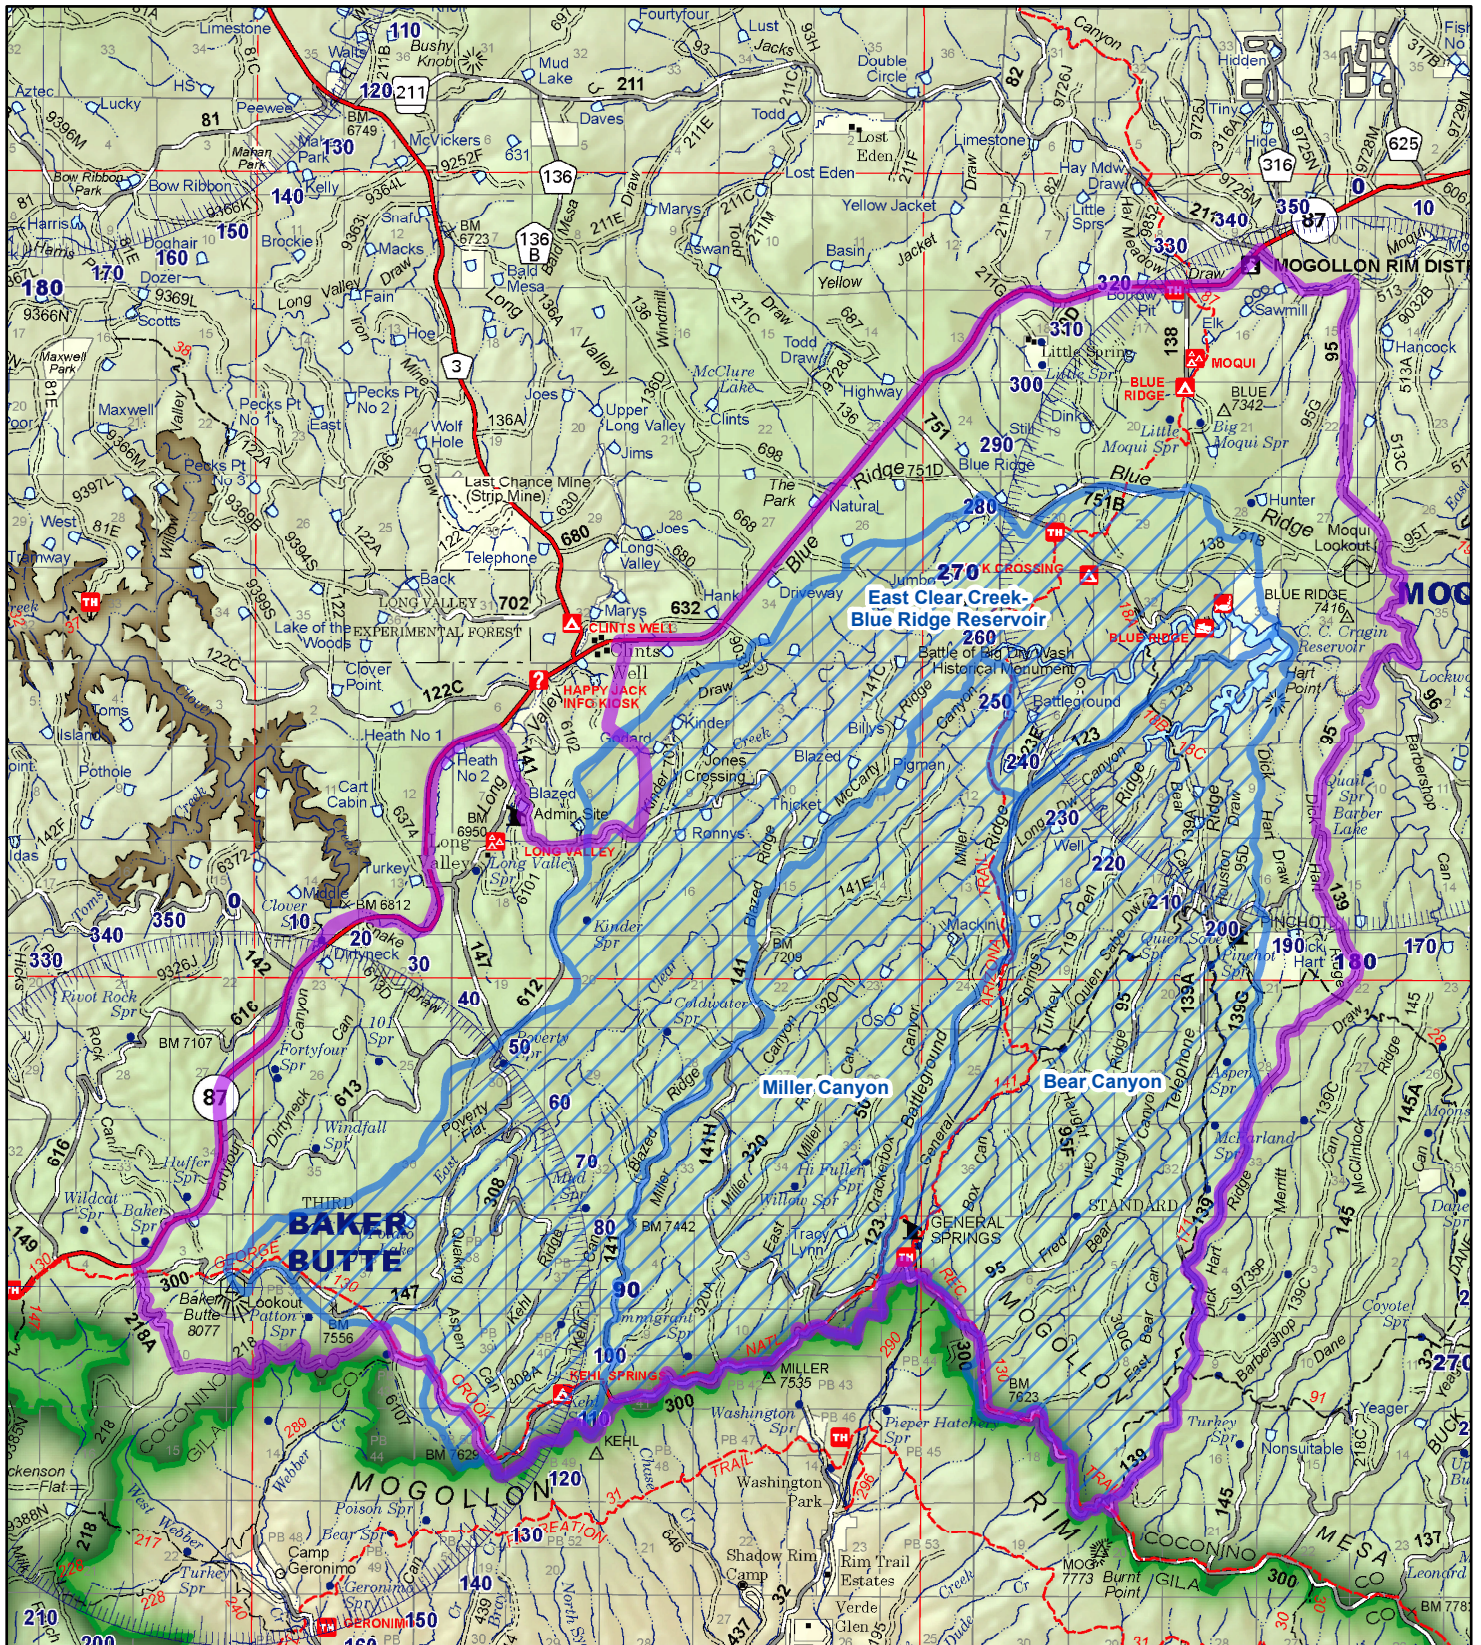

Cragin Watershed Protection Project Boundary

0 1 2 4 Miles

8-7-2015

Legend

-  C. C. Cragin Watersheds
-  Project Boundary

1:130,000