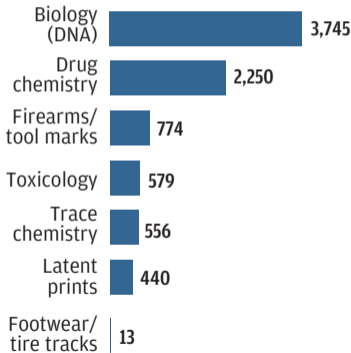

Total case testing backlogs in Illinois

By type of test

Source: Illinois State Police

Lee Enterprises graphic