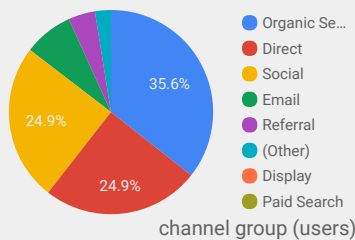

654,909 Total Users
2,165,785 Total Sessions
8,342,470 Total Views

	Users	Sessions	Pageviews	Pages / Session	Avg. Session Duration
web	639.3K ↑ 9.5%	1.5M ↑ 17.0%	6.2M ↑ 30.2%	4.0 ↑ 11.3%	02:19 ↓ -6.4%
app	15.7K ↑ 1.6%	640.8K ↓ -6.0%	2.2M ↑ 1.1%	3.4 ↑ 7.6%	03:34 ↑ 15.4%

how

when

(sessions)

who

(users)

what

Headline	Users	Pageviews
State Farm to leave downtown	33,808	41,907
State Farm leaving downtown	23,344	30,246
3 accused of raping woman at motel; more charges possible	21,372	25,182
B-N man accused of killing, dumping dogs	12,972	14,648
Hobby Lobby to relocate to former Gordmans space	12,892	17,112
ISU freshman killed, teen suspect in custody	12,610	13,962