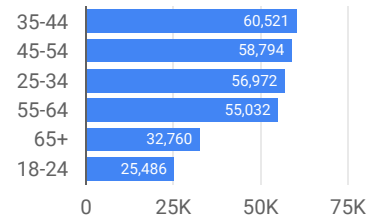

654,909 Total Users
2,165,785 Total Sessions
8,342,470 Total Views

	Users	Sessions	Pageviews	Pages / Session	Avg. Session Duration
web	639.3K ↑ 9.5%	1.5M ↑ 17.0%	6.2M ↑ 30.2%	4.0 ↑ 11.3%	02:19 ↓ -6.4%
app	15.7K ↑ 1.6%	640.8K ↓ -6.0%	2.2M ↑ 1.1%	3.4 ↑ 7.6%	03:34 ↑ 15.4%

how

when

(sessions)

who

(users)

what

Headline	Users	Pageviews
State Farm to leave downtown	33,808	41,907
State Farm leaving downtown	23,344	30,246
3 accused of raping woman at motel; more charges possible	21,372	25,182
B-N man accused of killing, dumping dogs	12,972	14,648
Hobby Lobby to relocate to former Gordmans space	12,892	17,112
ISU freshman killed, teen suspect in custody	12,610	13,962

where

City	Users
Chicago	116,799
Bloomington	93,197
Normal	62,749
St. Louis	20,187
Clinton	8,888
Peoria	8,310