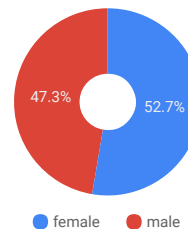

654,909 Total Users
2,165,785 Total Sessions
8,342,470 Total Views

	Users	Sessions	Pageviews	Pages / Session	Avg. Session Duration
web	639.3K ↑ 9.5%	1.5M ↑ 17.0%	6.2M ↑ 30.2%	4.0 ↑ 11.3%	02:19 ↓ -6.4%
app	15.7K ↑ 1.6%	640.8K ↓ -6.0%	2.2M ↑ 1.1%	3.4 ↑ 7.6%	03:34 ↑ 15.4%

how

when

(sessions)

who

(users)

what

Headline	Users	Pageviews
State Farm to leave downtown	33,808	41,907
State Farm leaving downtown	23,344	30,246
3 accused of raping woman at motel; more charges possible	21,372	25,182
B-N man accused of killing, dumping dogs	12,972	14,648
Hobby Lobby to relocate to former Gordmans space	12,892	17,112
ISU freshman killed, teen suspect in custody	12,610	13,962

where

City	Users
Chicago	116,799
Bloomington	93,197
Normal	62,749
St. Louis	20,187
Clinton	8,888
Peoria	8,310