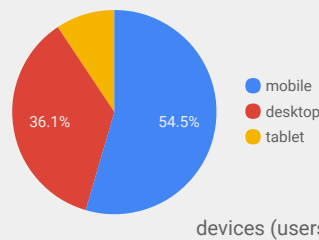

654,909 Total Users
2,165,785 Total Sessions
8,342,470 Total Views

	Users	Sessions	Pageviews	Pages / Session	Avg. Session Duration
web	639.3K ↑ 9.5%	1.5M ↑ 17.0%	6.2M ↑ 30.2%	4.0 ↑ 11.3%	02:19 ↓ -6.4%
app	15.7K ↑ 1.6%	640.8K ↓ -6.0%	2.2M ↑ 1.1%	3.4 ↑ 7.6%	03:34 ↑ 15.4%

how

when

(sessions)

who

(users)

what

Headline	Users	Pageviews
State Farm to leave downtown	33,808	41,907
State Farm leaving downtown	23,344	30,246
3 accused of raping woman at motel; more charges possible	21,372	25,182
B-N man accused of killing, dumping dogs	12,972	14,648
Hobby Lobby to relocate to former Gordmans space	12,892	17,112
ISU freshman killed, teen suspect in custody	12,610	13,962