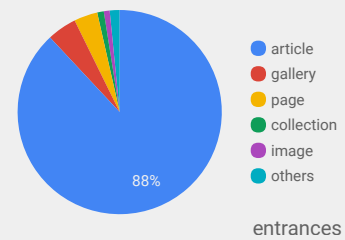

654,909 Total Users
2,165,785 Total Sessions
8,342,470 Total Views

	Users	Sessions	Pageviews	Pages / Session	Avg. Session Duration
web	639.3K ↑ 9.5%	1.5M ↑ 17.0%	6.2M ↑ 30.2%	4.0 ↑ 11.3%	02:19 ↓ -6.4%
app	15.7K ↑ 1.6%	640.8K ↓ -6.0%	2.2M ↑ 1.1%	3.4 ↑ 7.6%	03:34 ↑ 15.4%

how

when

(sessions)

who

(users)

what

Headline	Users	Pageviews
State Farm to leave downtown	33,808	41,907
State Farm leaving downtown	23,344	30,246
3 accused of raping woman at motel; more charges possible	21,372	25,182
B-N man accused of killing, dumping dogs	12,972	14,648
Hobby Lobby to relocate to former Gordmans space	12,892	17,112
ISU freshman killed, teen suspect in custody	12,610	13,962