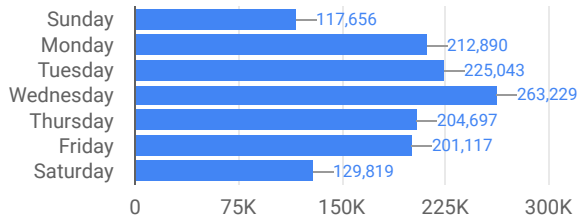

654,909 Total Users
2,165,785 Total Sessions
8,342,470 Total Views

	Users	Sessions	Pageviews	Pages / Session	Avg. Session Duration
web	639.3K ↑ 9.5%	1.5M ↑ 17.0%	6.2M ↑ 30.2%	4.0 ↑ 11.3%	02:19 ↓ -6.4%
app	15.7K ↑ 1.6%	640.8K ↓ -6.0%	2.2M ↑ 1.1%	3.4 ↑ 7.6%	03:34 ↑ 15.4%

how

when

(sessions)

who

(users)

what

Headline	Users	Pageviews
State Farm to leave downtown	33,808	41,907
State Farm leaving downtown	23,344	30,246
3 accused of raping woman at motel; more charges possible	21,372	25,182
B-N man accused of killing, dumping dogs	12,972	14,648
Hobby Lobby to relocate to former Gordmans space	12,892	17,112
ISU freshman killed, teen suspect in custody	12,610	13,962