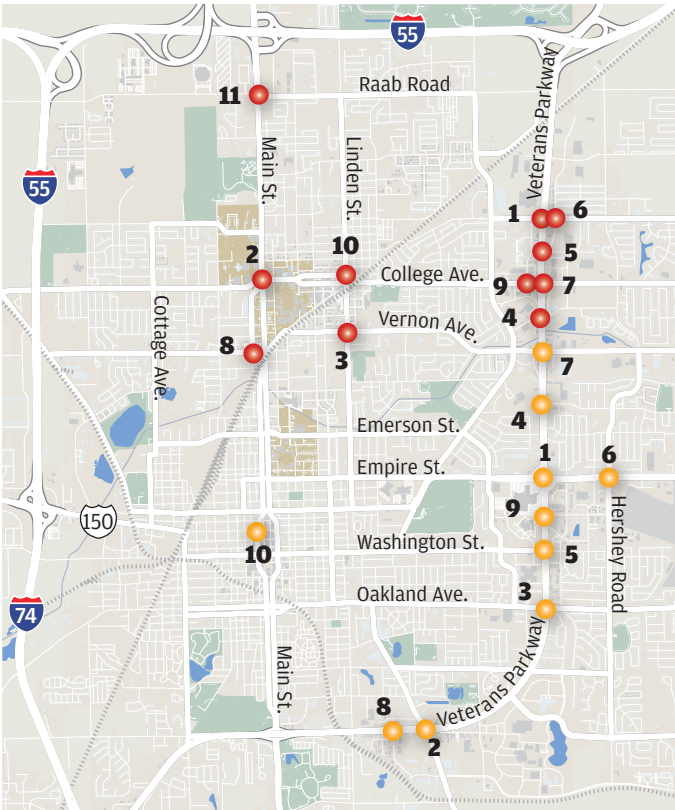

10 most dangerous intersections

Normal*		
1. Veterans/Fort Jesse	23	
2. Main/College	14	
3. Linden/Vernon	12	
4. Veterans/Von Maur	12	
5. Vets/Parkway Plaza	11	
6. Greenbriar/Fort Jesse	10	
7. Veterans/College	10	
8. Kingsley/Hovey	9	
9. Landmark/College	9	
10. Linden/Mulberry	9	
11. Main/Raab	9	
Bloomington*		
1. Veterans/Empire	18	
2. Morrissey/Veterans	12	
3. Veterans/Oakland	11	
4. Veterans/Clearwater	9	
5. Veterans/Washington	9	
6. Hershey/Empire	9	
7. Veterans/GE Road	9	
8. Commerce/Veterans	9	
9. Veterans/Eastland	7	
10. Madison/Market	7	

*There were several that tied, but these are numbered individually for mapping purposes.