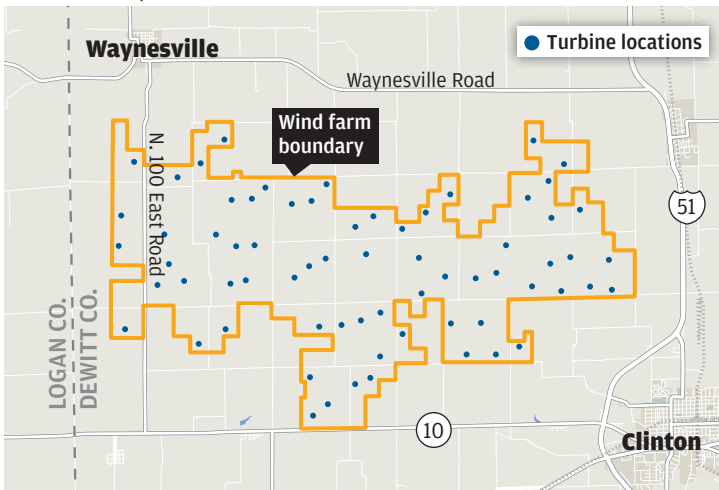

Proposed wind farm

The Alta Farms II wind farm project proposed by Tradewind Energy would include 66 turbines, no taller than 599 feet, over roughly 11,765 acres in Barnett, Wapella and Clintonia townships in northwestern DeWitt County.

Source: Tradewind Energy

maps4news.com/©HERE, Lee Enterprises graphic