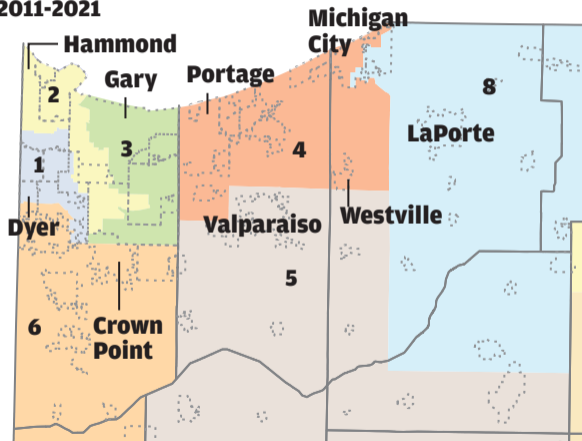

Proposed Indiana Senate districts

The Indiana Senate Committee on Elections made its redistricting proposal public Tuesday. These maps show districts covering Lake, Porter and LaPorte counties in 2001-2011, 2011-2021 and those proposed for the coming decade.

2011-2021

Proposed districts

Source: Indiana Senate

Note: The 5th, 6th and 8th districts extend beyond the edges of the map.

Lee Enterprises graphic