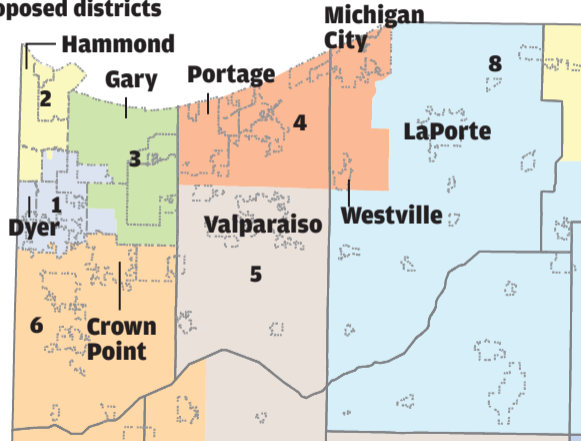

Proposed Indiana Senate districts

The Indiana Senate Committee on Elections made its redistricting proposal public Tuesday. These maps show districts covering Lake, Porter and LaPorte counties in 2001-2011, 2011-2021 and those proposed for the coming decade.

2011-2021

Proposed districts

Source: Indiana Senate

Note: The 5th, 6th and 8th districts extend beyond the edges of the map.

Lee Enterprises graphic