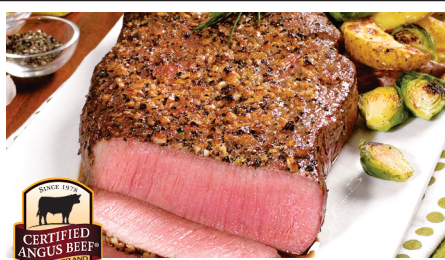

Top Round Roast or Top Round Steaks Family Pack

3.98
lb.