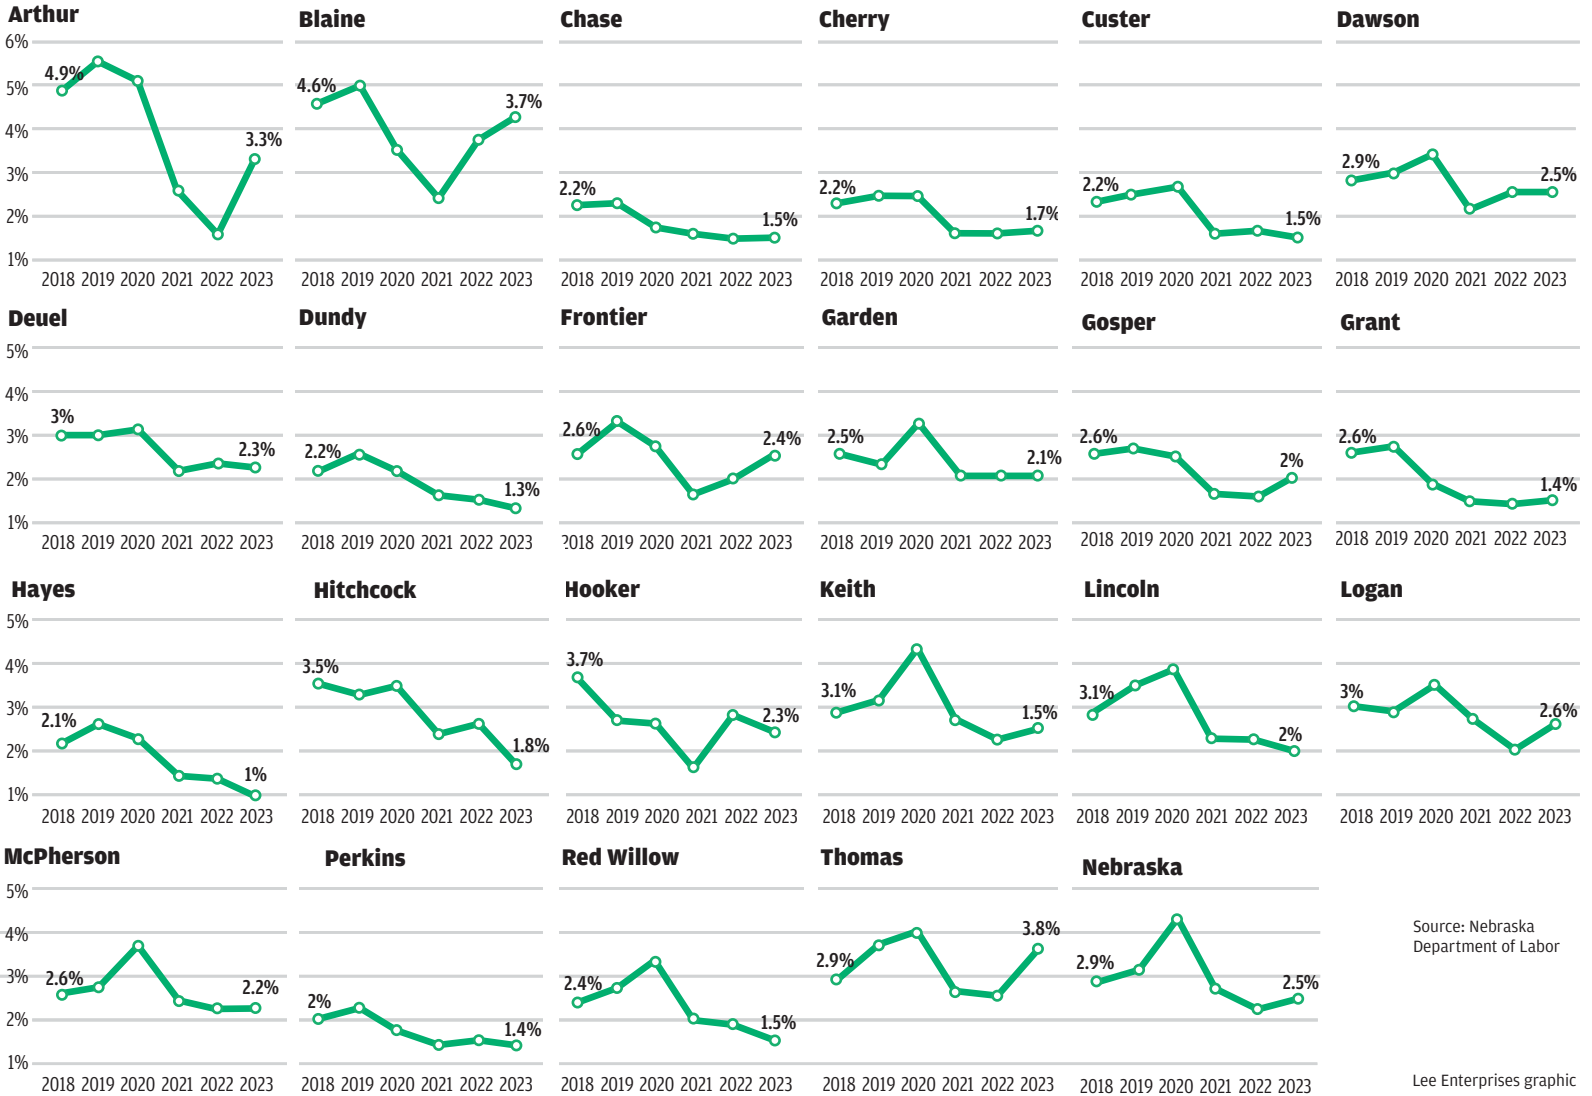

West central Nebraska unemployment by county, 2018-2023

Figures not seasonally adjusted. 2023 data is for January

Source: Nebraska Department of Labor

Lee Enterprises graphic