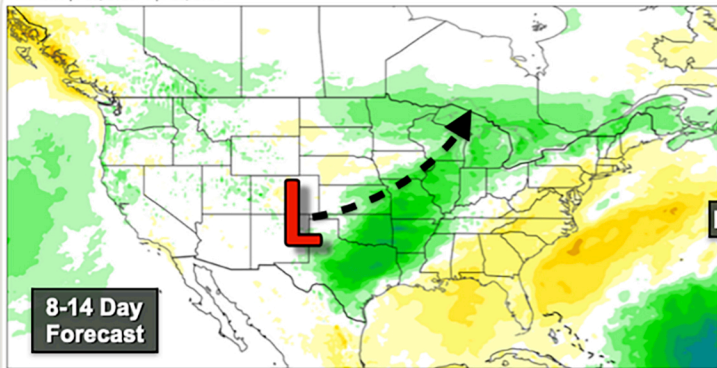

C US Trending Active Long Range

ECMWF ENS 00Z Days 8-14 Avg. Precipitation Anomalies (in) - Init. Apr 07, 2026
Valid for: Apr 15, 2026 - Apr 21, 2026

ECMWF ENS

ECMWF Ensemble

ECMWF AIFS 00Z Days 8-14 Avg. Precipitation Anomalies (in) - Init. Apr 07, 2026
Valid for: Apr 15, 2026 - Apr 21, 2026