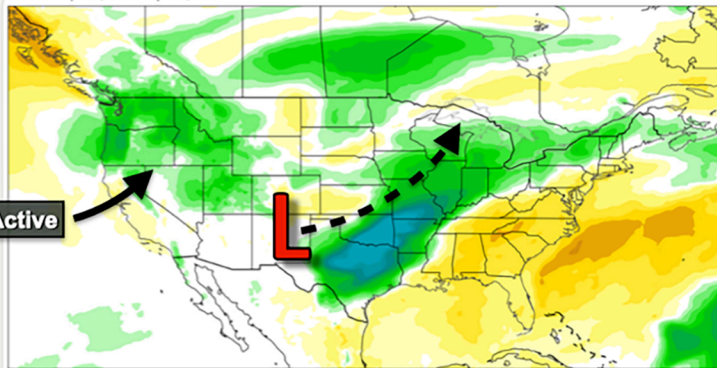

C US Trending Active Long Range

ECMWF ENS 00Z Days 8-14 Avg. Precipitation Anomalies (in) - Init. Apr 07, 2026
Valid for: Apr 15, 2026 - Apr 21, 2026

ECMWF ENS

ECMWF Ensemble

ECMWF AIFS 00Z Days 8-14 Avg. Precipitation Anomalies (in) - Init. Apr 07, 2026
Valid for: Apr 15, 2026 - Apr 21, 2026