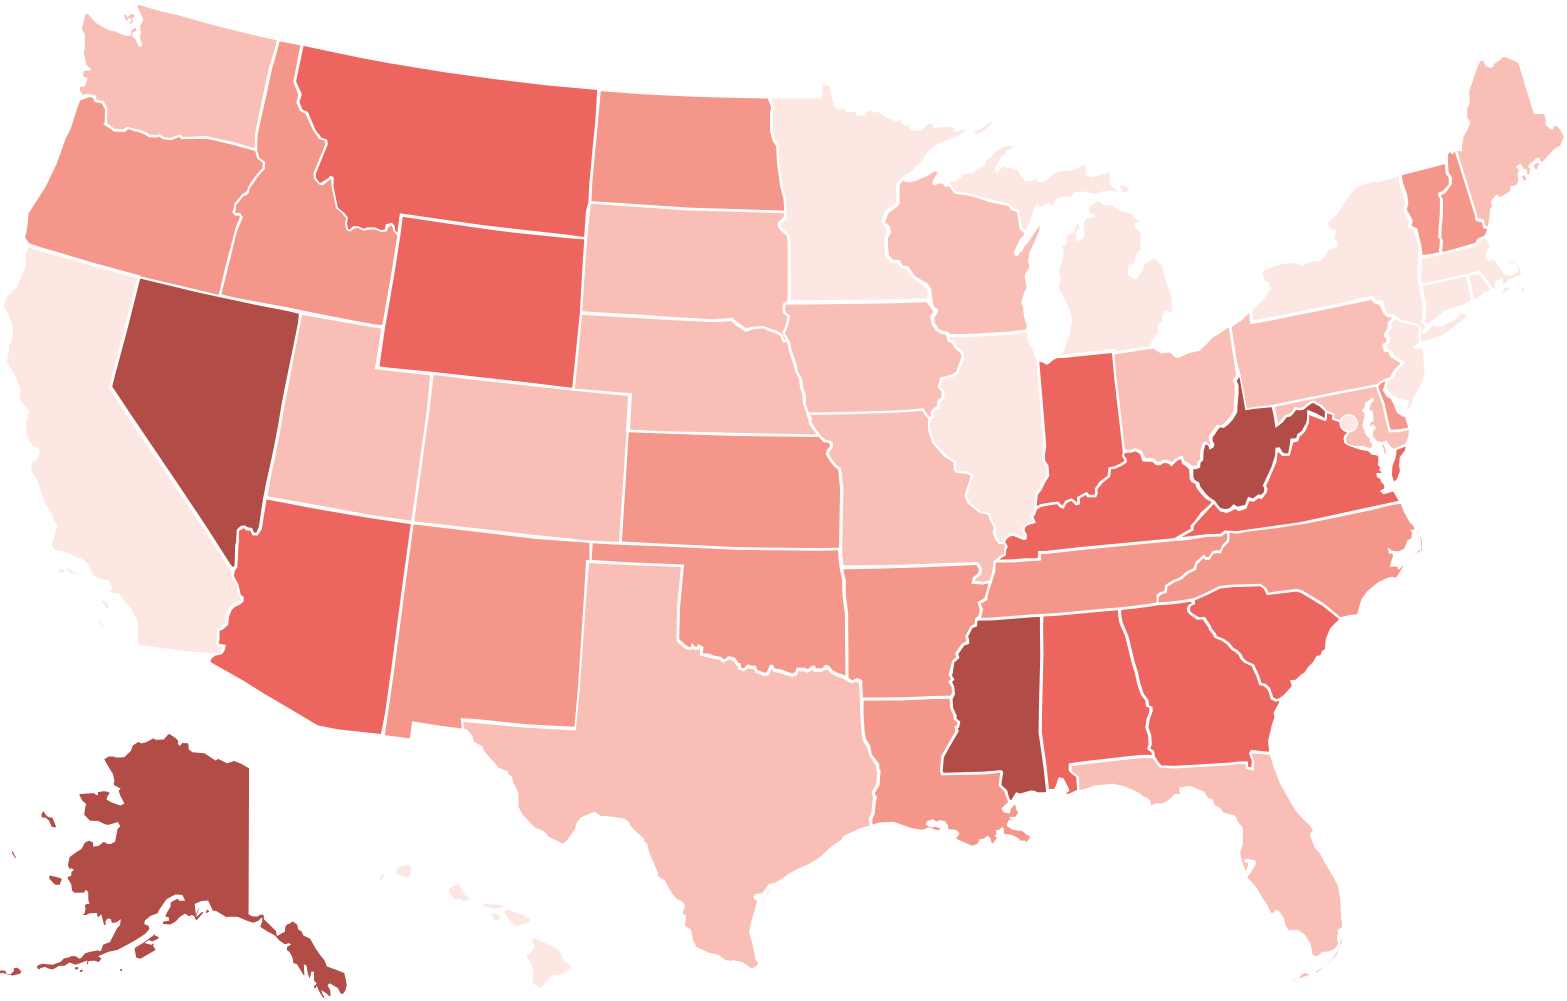

# The flow of crime guns

Net flow of guns recovered in criminal investigations, 2012 to 2016

# Where crime guns come from

Number of crime guns trafficked out of state per 100k population, 2012-2016

Source: Bureau of Alcohol, Tobacco, Firearms and Explosives

# Where crime guns go

Number of crime guns trafficked into state per 100k population, 2012-2016

Source: Bureau of Alcohol, Tobacco, Firearms and Explosives