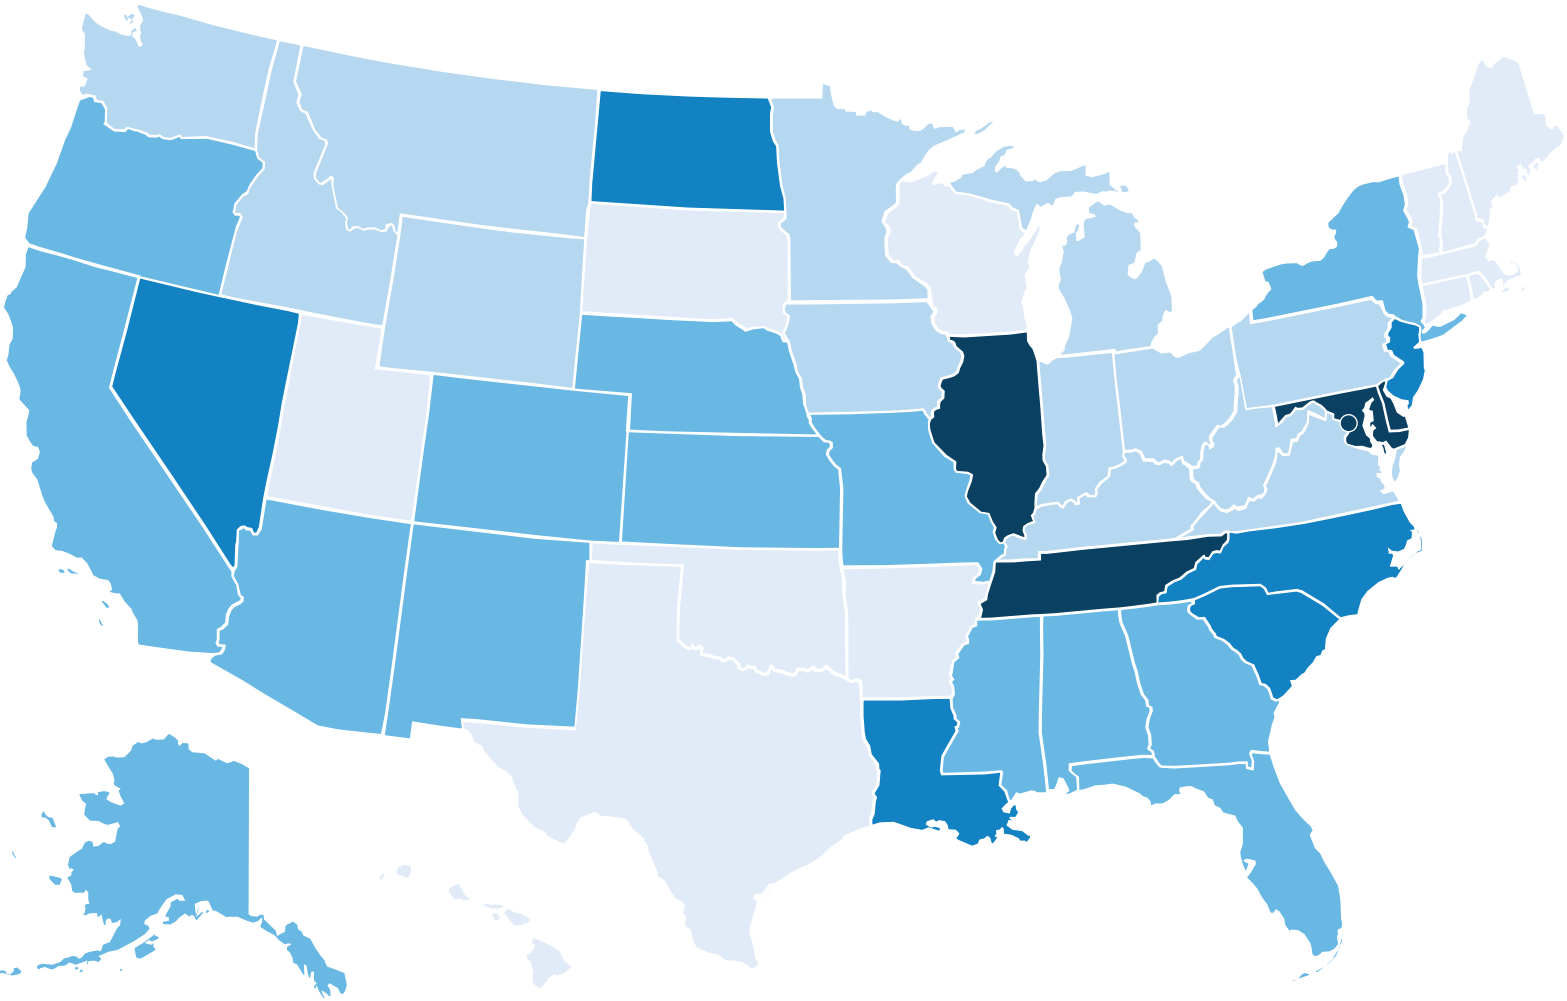

# The flow of crime guns

Net flow of guns recovered in criminal investigations, 2012 to 2016

# Where crime guns come from

Number of crime guns trafficked out of state per 100k population, 2012-2016

Source: Bureau of Alcohol, Tobacco, Firearms and Explosives

# Where crime guns go

Number of crime guns trafficked into state per 100k population, 2012-2016

Source: Bureau of Alcohol, Tobacco, Firearms and Explosives