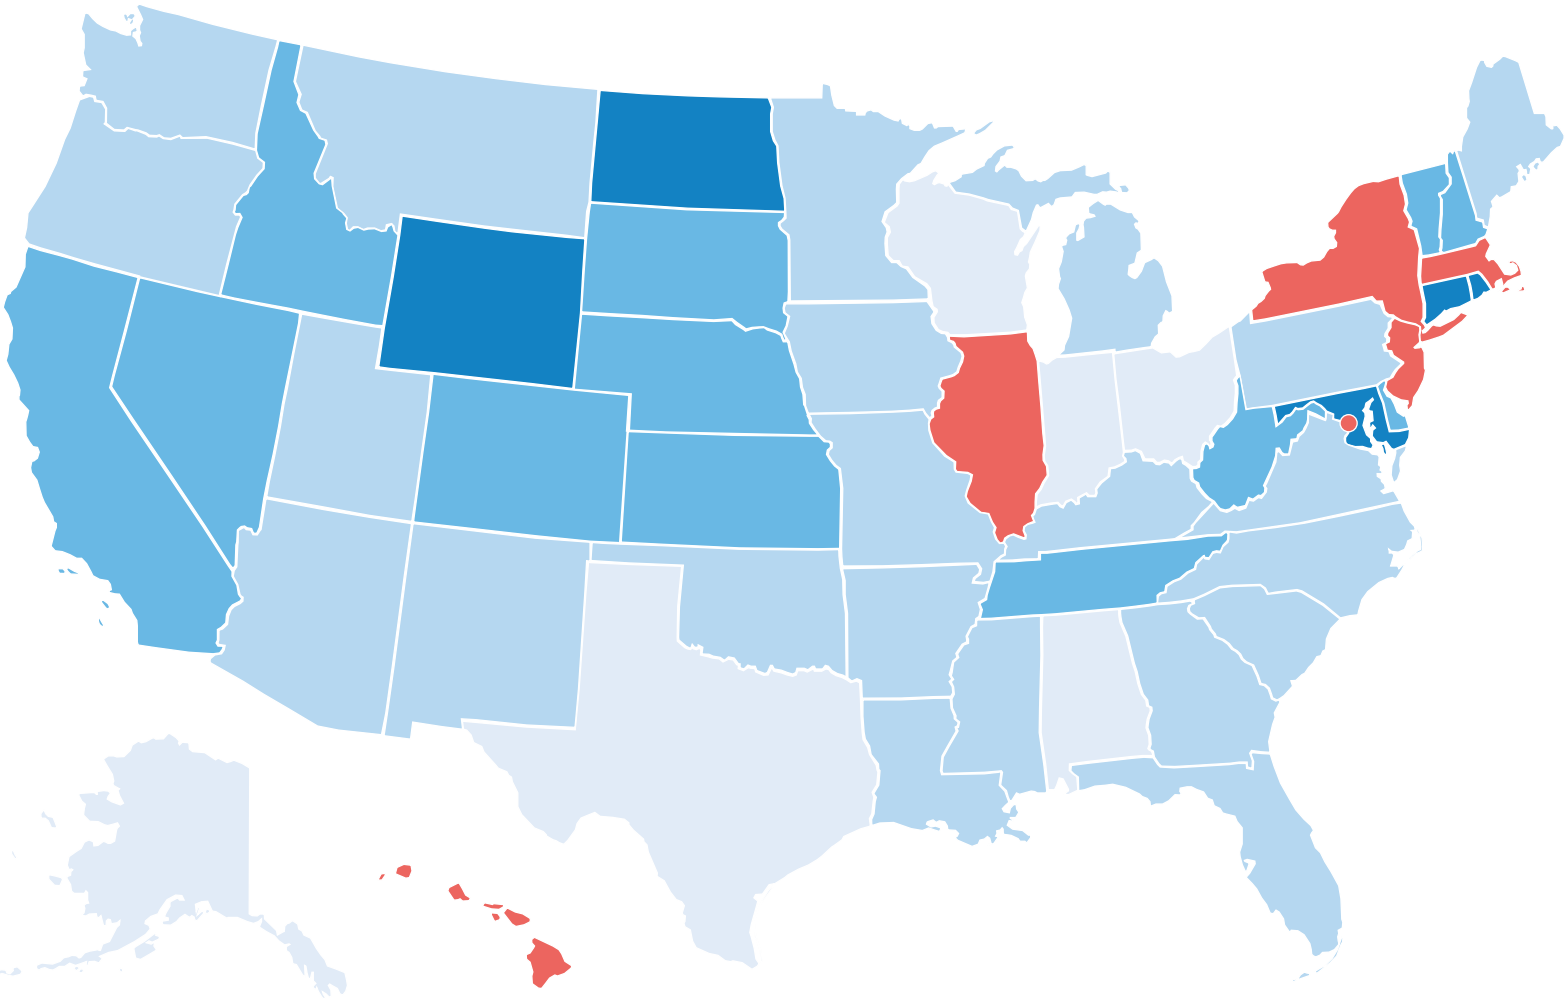

Percent of recovered crime guns purchased out of state

2012-2016

Source: Bureau of Alcohol, Tobacco, Firearms and Explosives