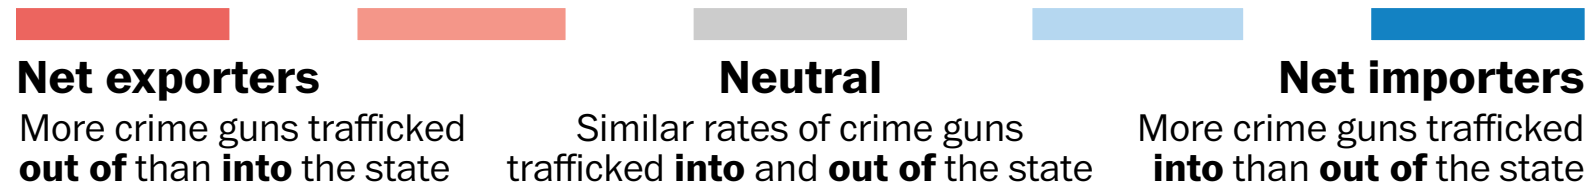

# The flow of crime guns

Net flow of guns recovered in criminal investigations, 2012 to 2016

# Where crime guns come from

Number of crime guns trafficked out of state per 100k population, 2012-2016

Source: Bureau of Alcohol, Tobacco, Firearms and Explosives