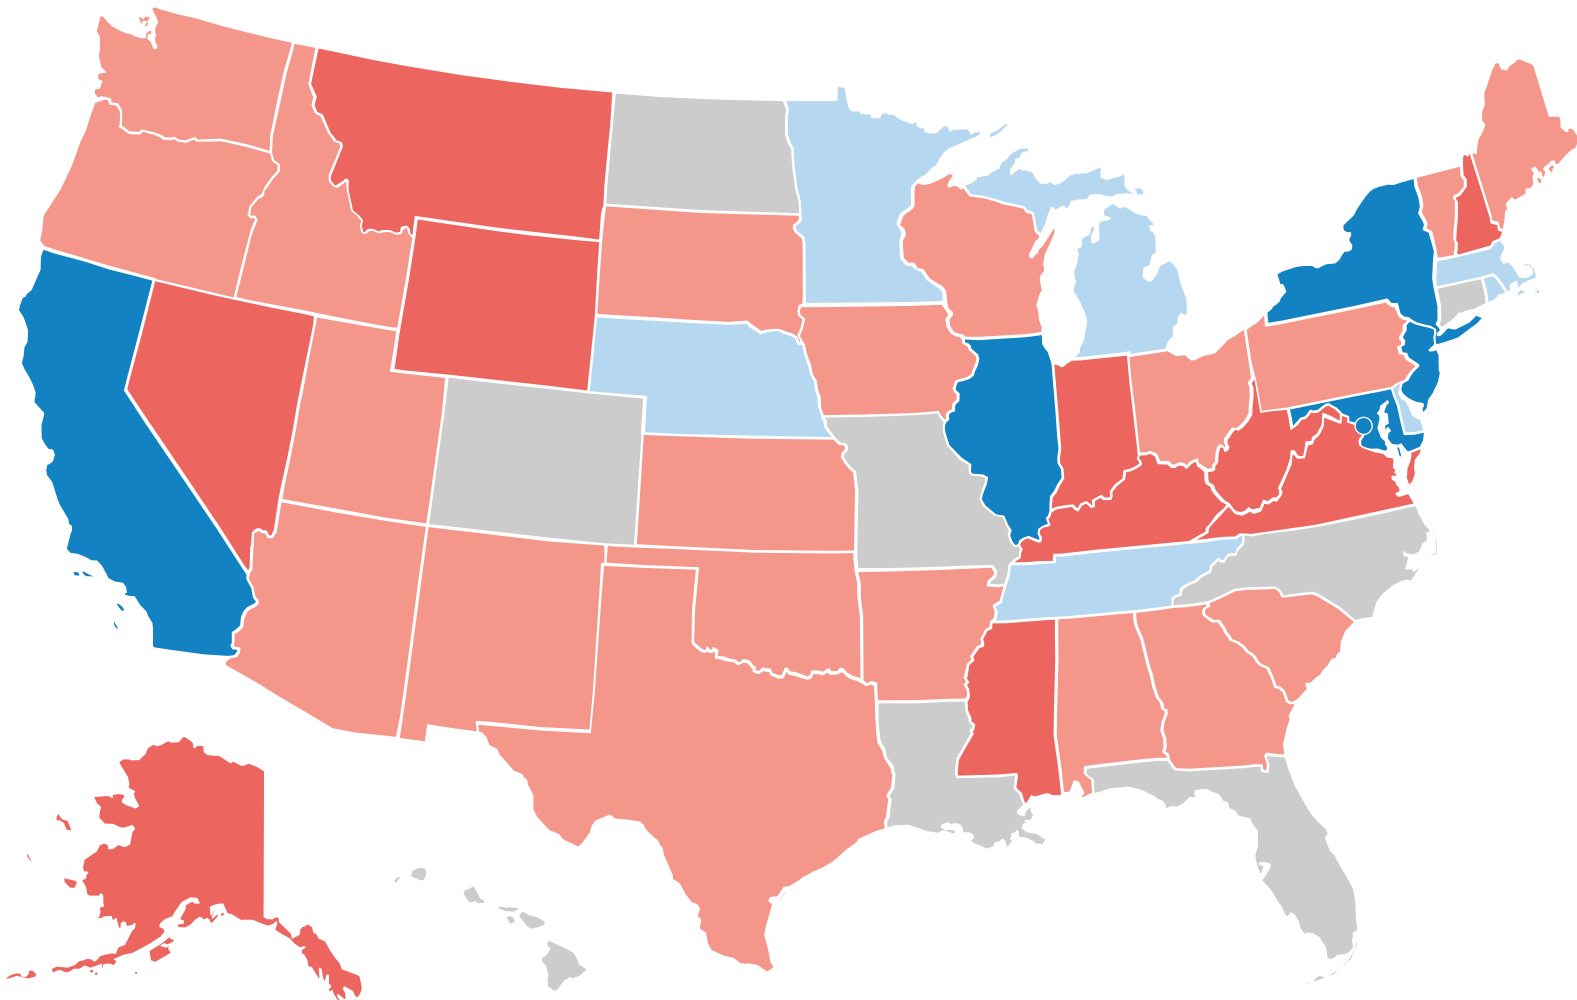

# The flow of crime guns

Net flow of guns recovered in criminal investigations, 2012 to 2016

# Where crime guns come from

Number of crime guns trafficked out of state per 100k population, 2012-2016

Source: Bureau of Alcohol, Tobacco, Firearms and Explosives

# Where crime guns go

Number of crime guns trafficked into state per 100k population, 2012-2016

Source: Bureau of Alcohol, Tobacco, Firearms and Explosives