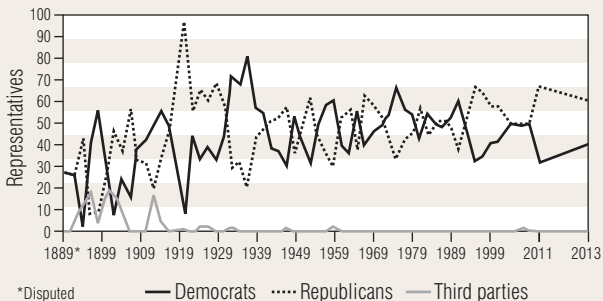

Control of the Montana House

By political party, 1889-2013

Control of the Montana Senate

By political party, 1889-2013