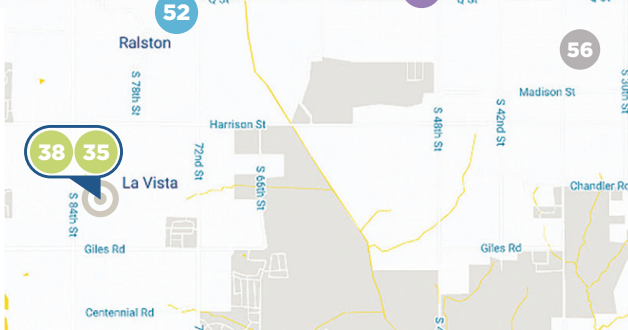

Curated Tours

- Art + Life
- City Lights
- Community Makers
- Design/Build
- Historic Stories
- Sacred Spaces
- Work/Place

Map Key: # Location number Geographic area with multiple locations Locations within walking distance Masks encouraged and/or required ADA accessible routes Bathrooms Seating

CITY LIGHTS

- 10 Baird Holm LLP at the WoodmenLife Tower**
1700 Farnam St
Omaha, NE 68102
SAT: 10 AM - 5 PM
SUN: 10 AM - 5 PM
- 11 Barnato**
225 N 170th St, Suite 95
Omaha, NE 68118
SAT: 1:30 PM - 5 PM
SUN: 1:30 PM - 5 PM

HISTORIC STORIES

- 39 Boys Town: Hall of History**
14057 Flanagan Blvd
Boys Town, NE 68010
SAT: 10 AM - 5 PM
SUN: 10 AM - 5 PM
- 40 Bregant House**
517 S 4th St
Council Bluffs, IA 51503
SAT: 10 AM - 5 PM
SUN: 10 AM - 5 PM
- 41 Duchesne Academy of the Sacred Heart**
3601 Burt St
Omaha, NE 68131
SAT: 10 AM - 5 PM
SUN: 10 AM - 5 PM
- 42 Dundee Bank: Blackstone**
302 S 38th St
Omaha, NE 68131
SAT: 10 AM - 5 PM
SUN: Closed
- 43 Great Plains Black History Museum**
2221 North 24th St
Omaha, NE 68110
SAT: 10 AM - 4 PM
SUN: 12 PM - 4 PM