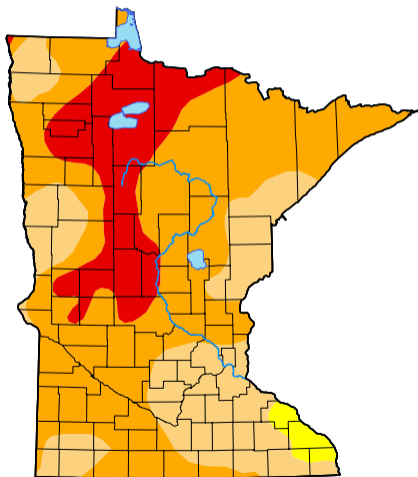

*U.S. Drought Monitor*  
**Minnesota**

**July 20, 2021**

*(Released Thursday, Jul. 22, 2021)*

Valid 8 a.m. EDT

*Intensity:*

*The Drought Monitor focuses on broad-scale conditions. Local conditions may vary. For more information on the Drought Monitor, go to <https://droughtmonitor.unl.edu/About.aspx>*