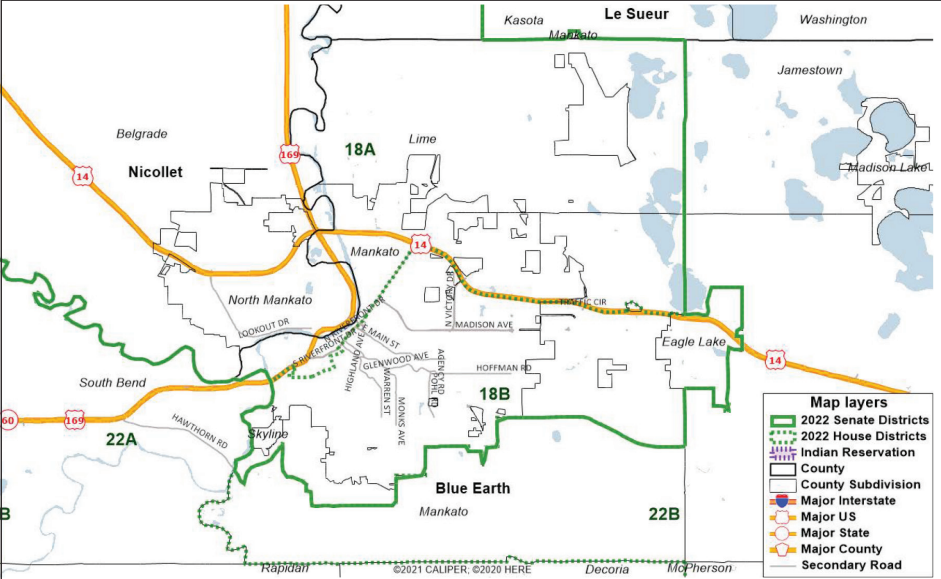

# Minnesota legislative district map 2022

©2021 CALIPER, ©2020 HERE

**Map layers**

- █ 2022 Senate Districts
- ⋯ 2022 House Districts
- ⋯ Indian Reservation
- County
- County Subdivision
- Ⓜ Major Interstate
- Ⓜ Major US
- Ⓜ Major State
- Ⓜ Major County
- Secondary Road

Source: Minnesota Special Redistricting Panel.