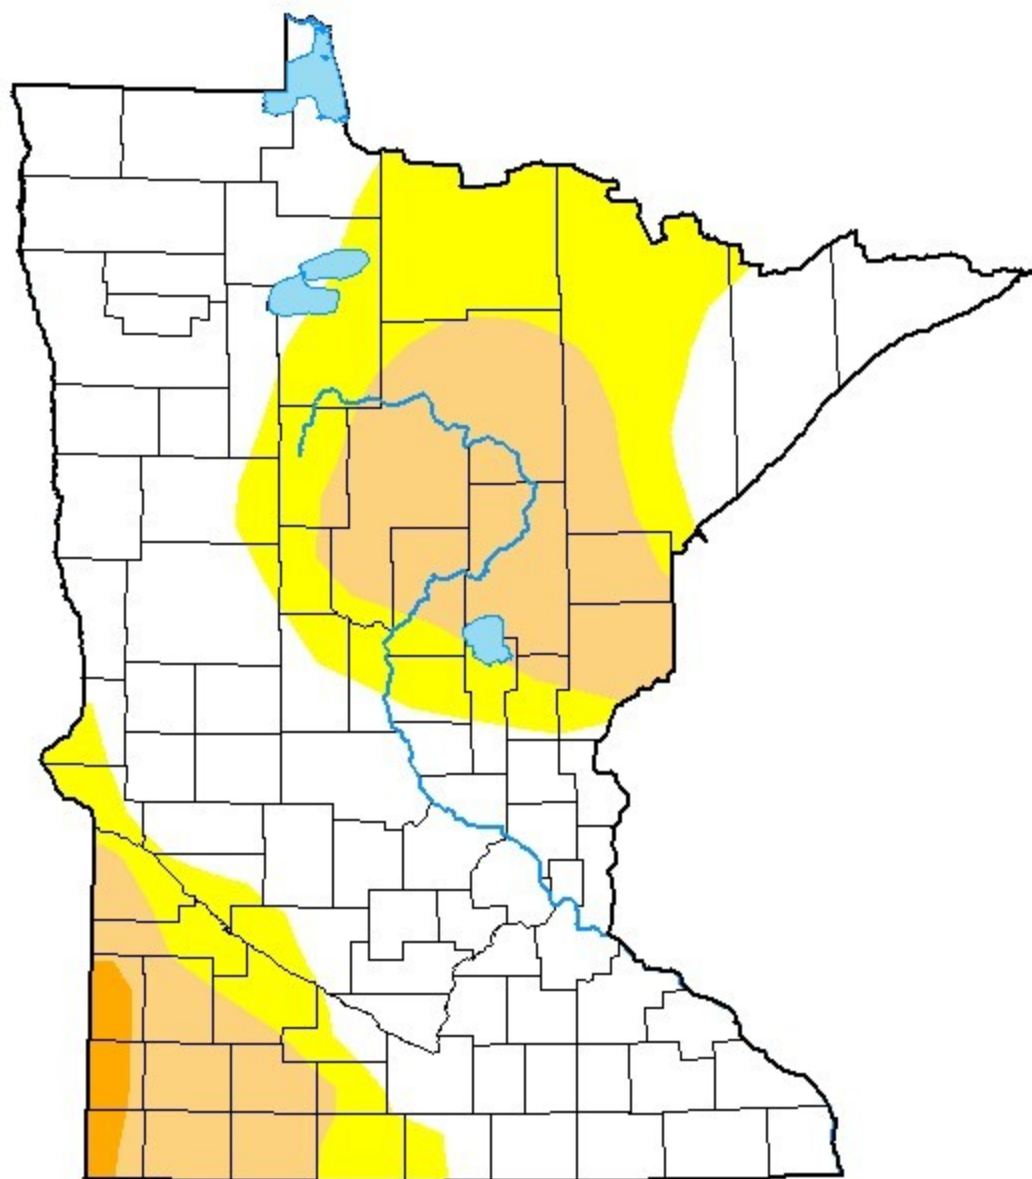

U.S. Drought Monitor
Minnesota

April 21, 2026
(Released Thursday, Apr. 23, 2026)
Valid 8 a.m. EDT

Intensity:

-  None
-  D0 Abnormally Dry
-  D1 Moderate Drought
-  D2 Severe Drought
-  D3 Extreme Drought
-  D4 Exceptional Drought