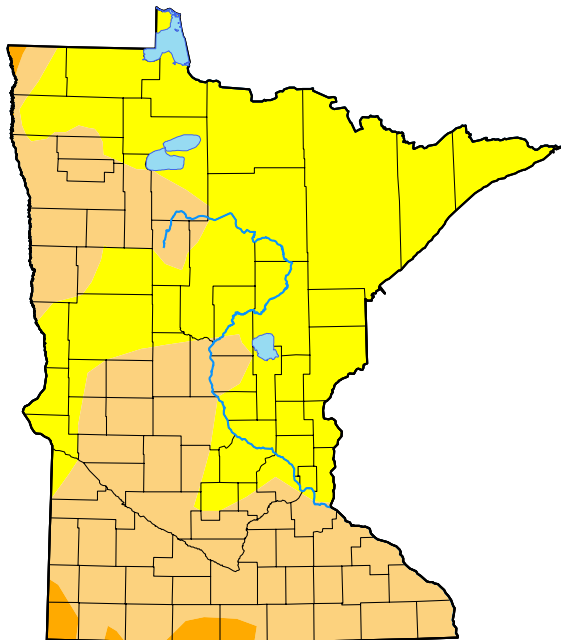

U.S. Drought Monitor

Minnesota

June 8, 2021

(Released Thursday, Jun. 10, 2021)

Valid 8 a.m. EDT

Intensity:

The Drought Monitor focuses on broad-scale conditions. Local conditions may vary. For more information on the Drought Monitor, go to <https://droughtmonitor.unl.edu/About.aspx>