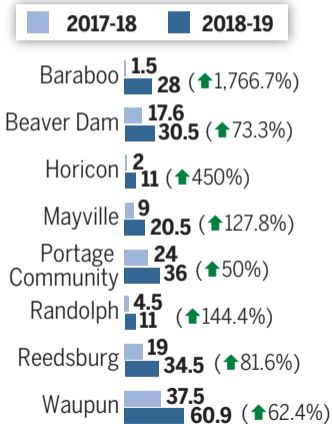

Voucher students per school district

Note: Data is full-time equivalent students

Source: DPI

Private school vouchers 2018-19

Lee Enterprises graphic