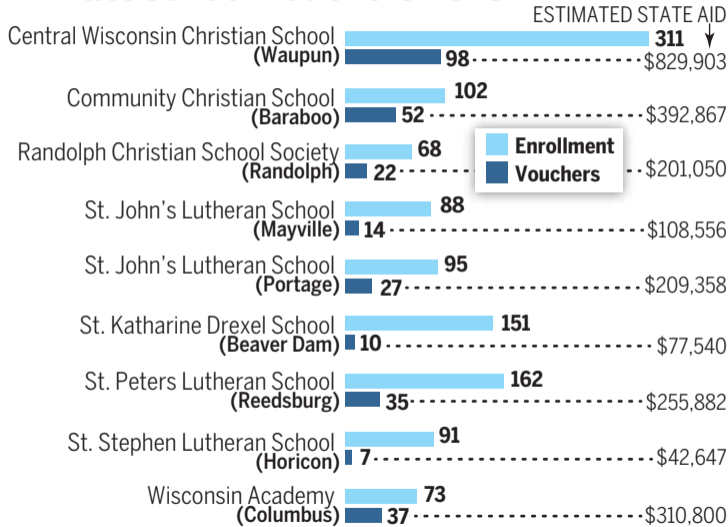

Voucher students per school district

Note: Data is full-time equivalent students

Source: DPI

Private school vouchers 2018-19

Lee Enterprises graphic