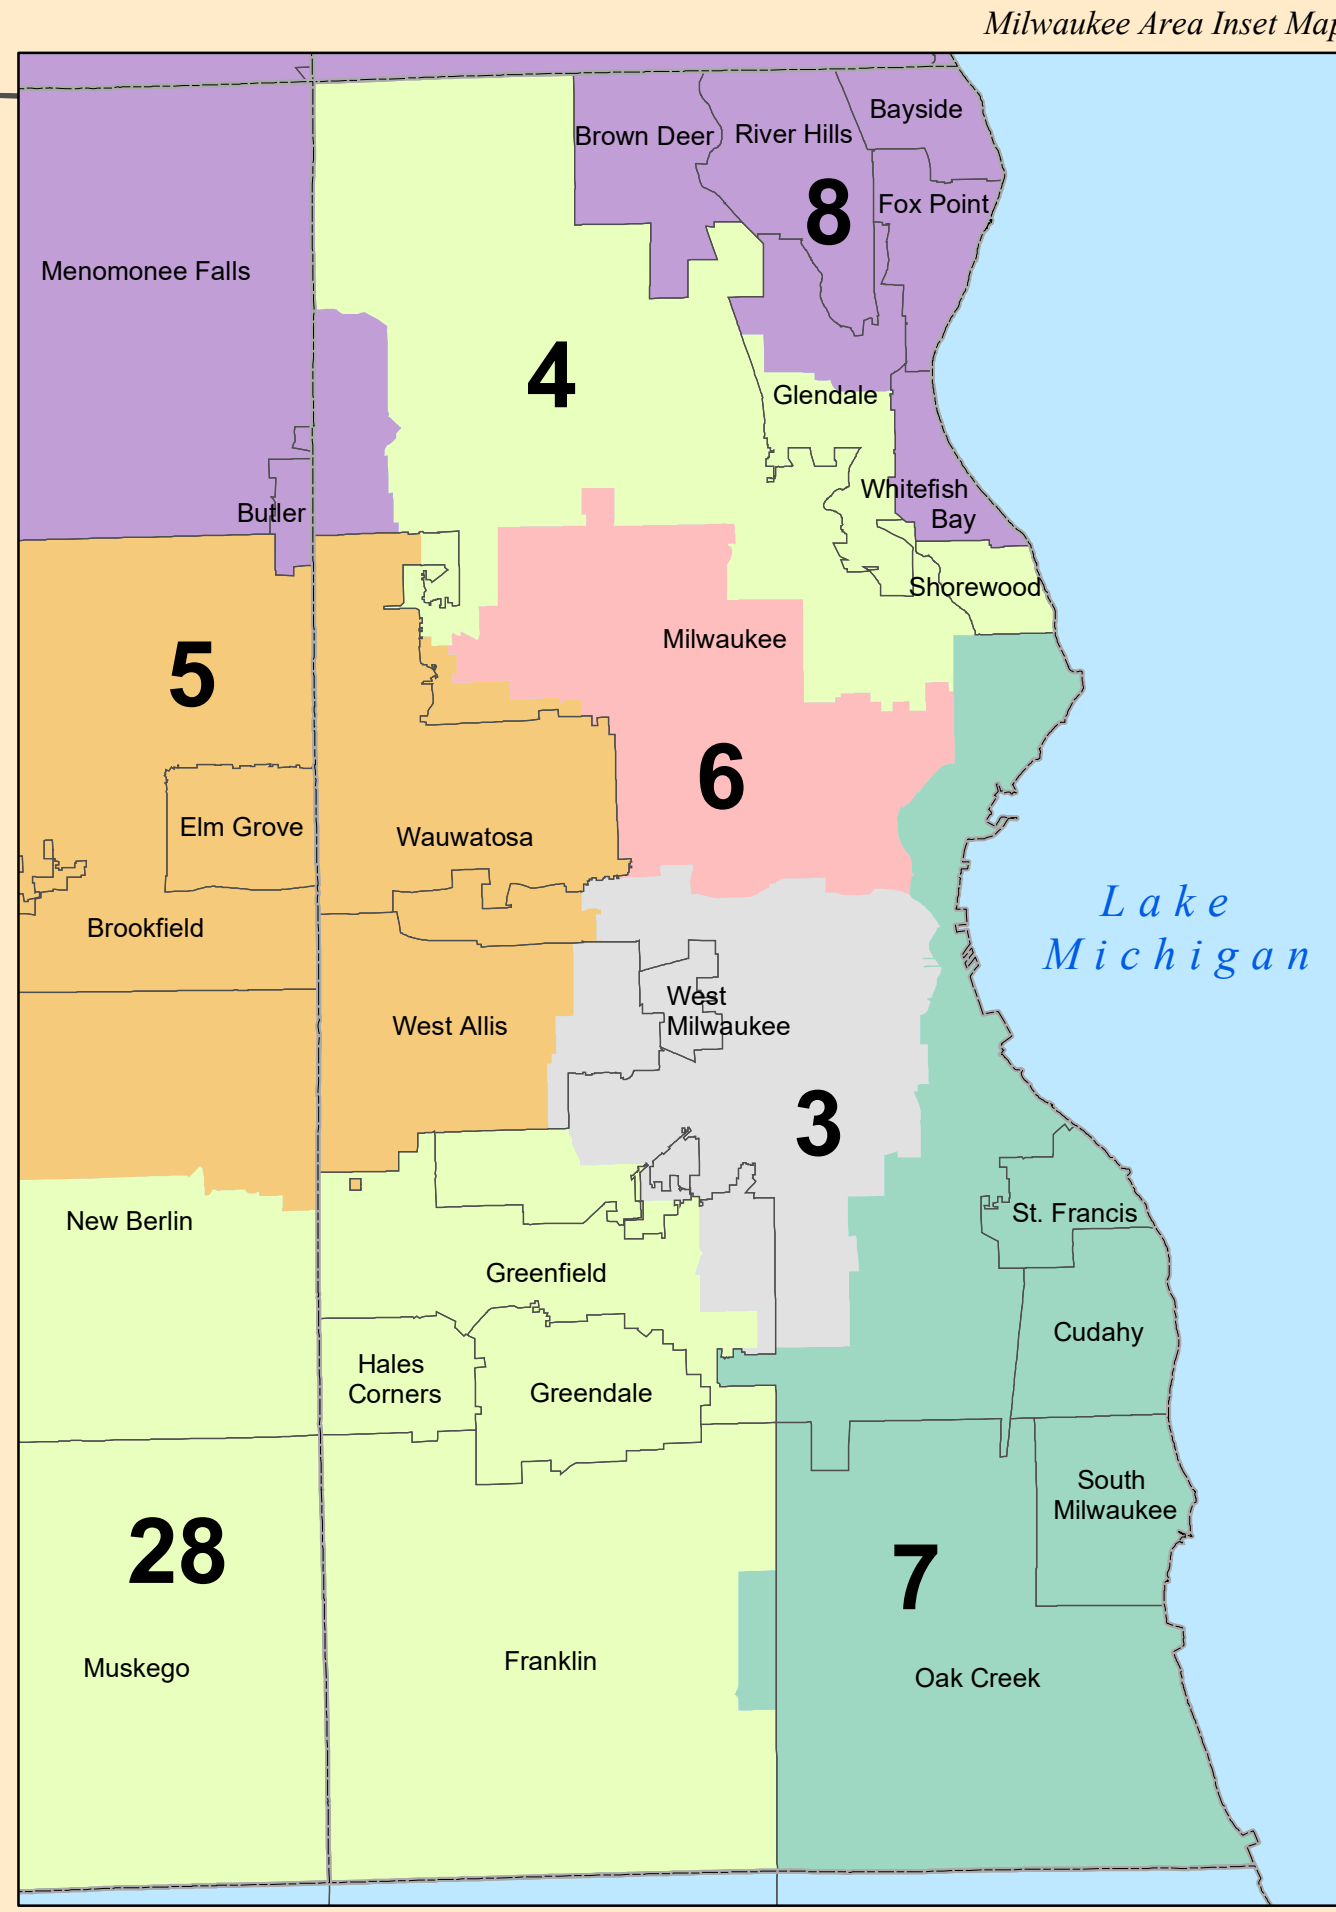

STATE OF WISCONSIN Senate Districts

2011 Wisconsin Act 43

2015 - 2016 WISCONSIN SENATORS

(1) Frank Lasee	(12) Tom Tiffany	(23) Terry Moulton
(2) Robert Cowles	(13) Scott Fitzgerald	(24) Julie Lassa
(3) Tim Carpenter	(14) Luther Olsen	(25) Janet Bewley
(4) Lena Taylor	(15) Janis Ringhand	(26) Fred Risser
(5) Leah Vukmir	(16) Mark Miller	(27) Jon Erpenbach
(6) Nikiya Harris Dodd	(17) Howard Marklein	(28) Mary Lazich
(7) Chris Larson	(18) Rick Gudex	(29) Jerry Petrowski
(8) Alberta Darling	(19) Roger Roth	(30) Dave Hansen
(9) Devin Lemahieu	(20) Duey Stroebel	(31) Kathleen Vinehout
(10) Sheila Harsdorf	(21) Van Wangaard	(32) Jennifer Shilling
(11) Stephen Nass	(22) Robert Wirth	(33) Chris Kapenga

Source: U.S. Census Bureau's TIGER 2010 data was used in the creation of these districts. The districts were used for the fall 2012 elections.

Projection: All data is projected in Wisconsin Transverse Mercator, referenced to the North American Datum of 1983, 1991 adjustment.

Legislative Technology Services Bureau
17 West Main Street, Suite 200
Madison, WI 53703-3305
(608) 283-1830

Website: <http://www.legis.wisconsin.gov/ltsb/gis>

** Senate Districts are formed from three consecutive Assembly Districts.
For example, Senate District 1 is comprised of Assembly Districts 1, 2, and 3. Senate District 2 is comprised of Assembly Districts 4, 5 and 6, and so on.