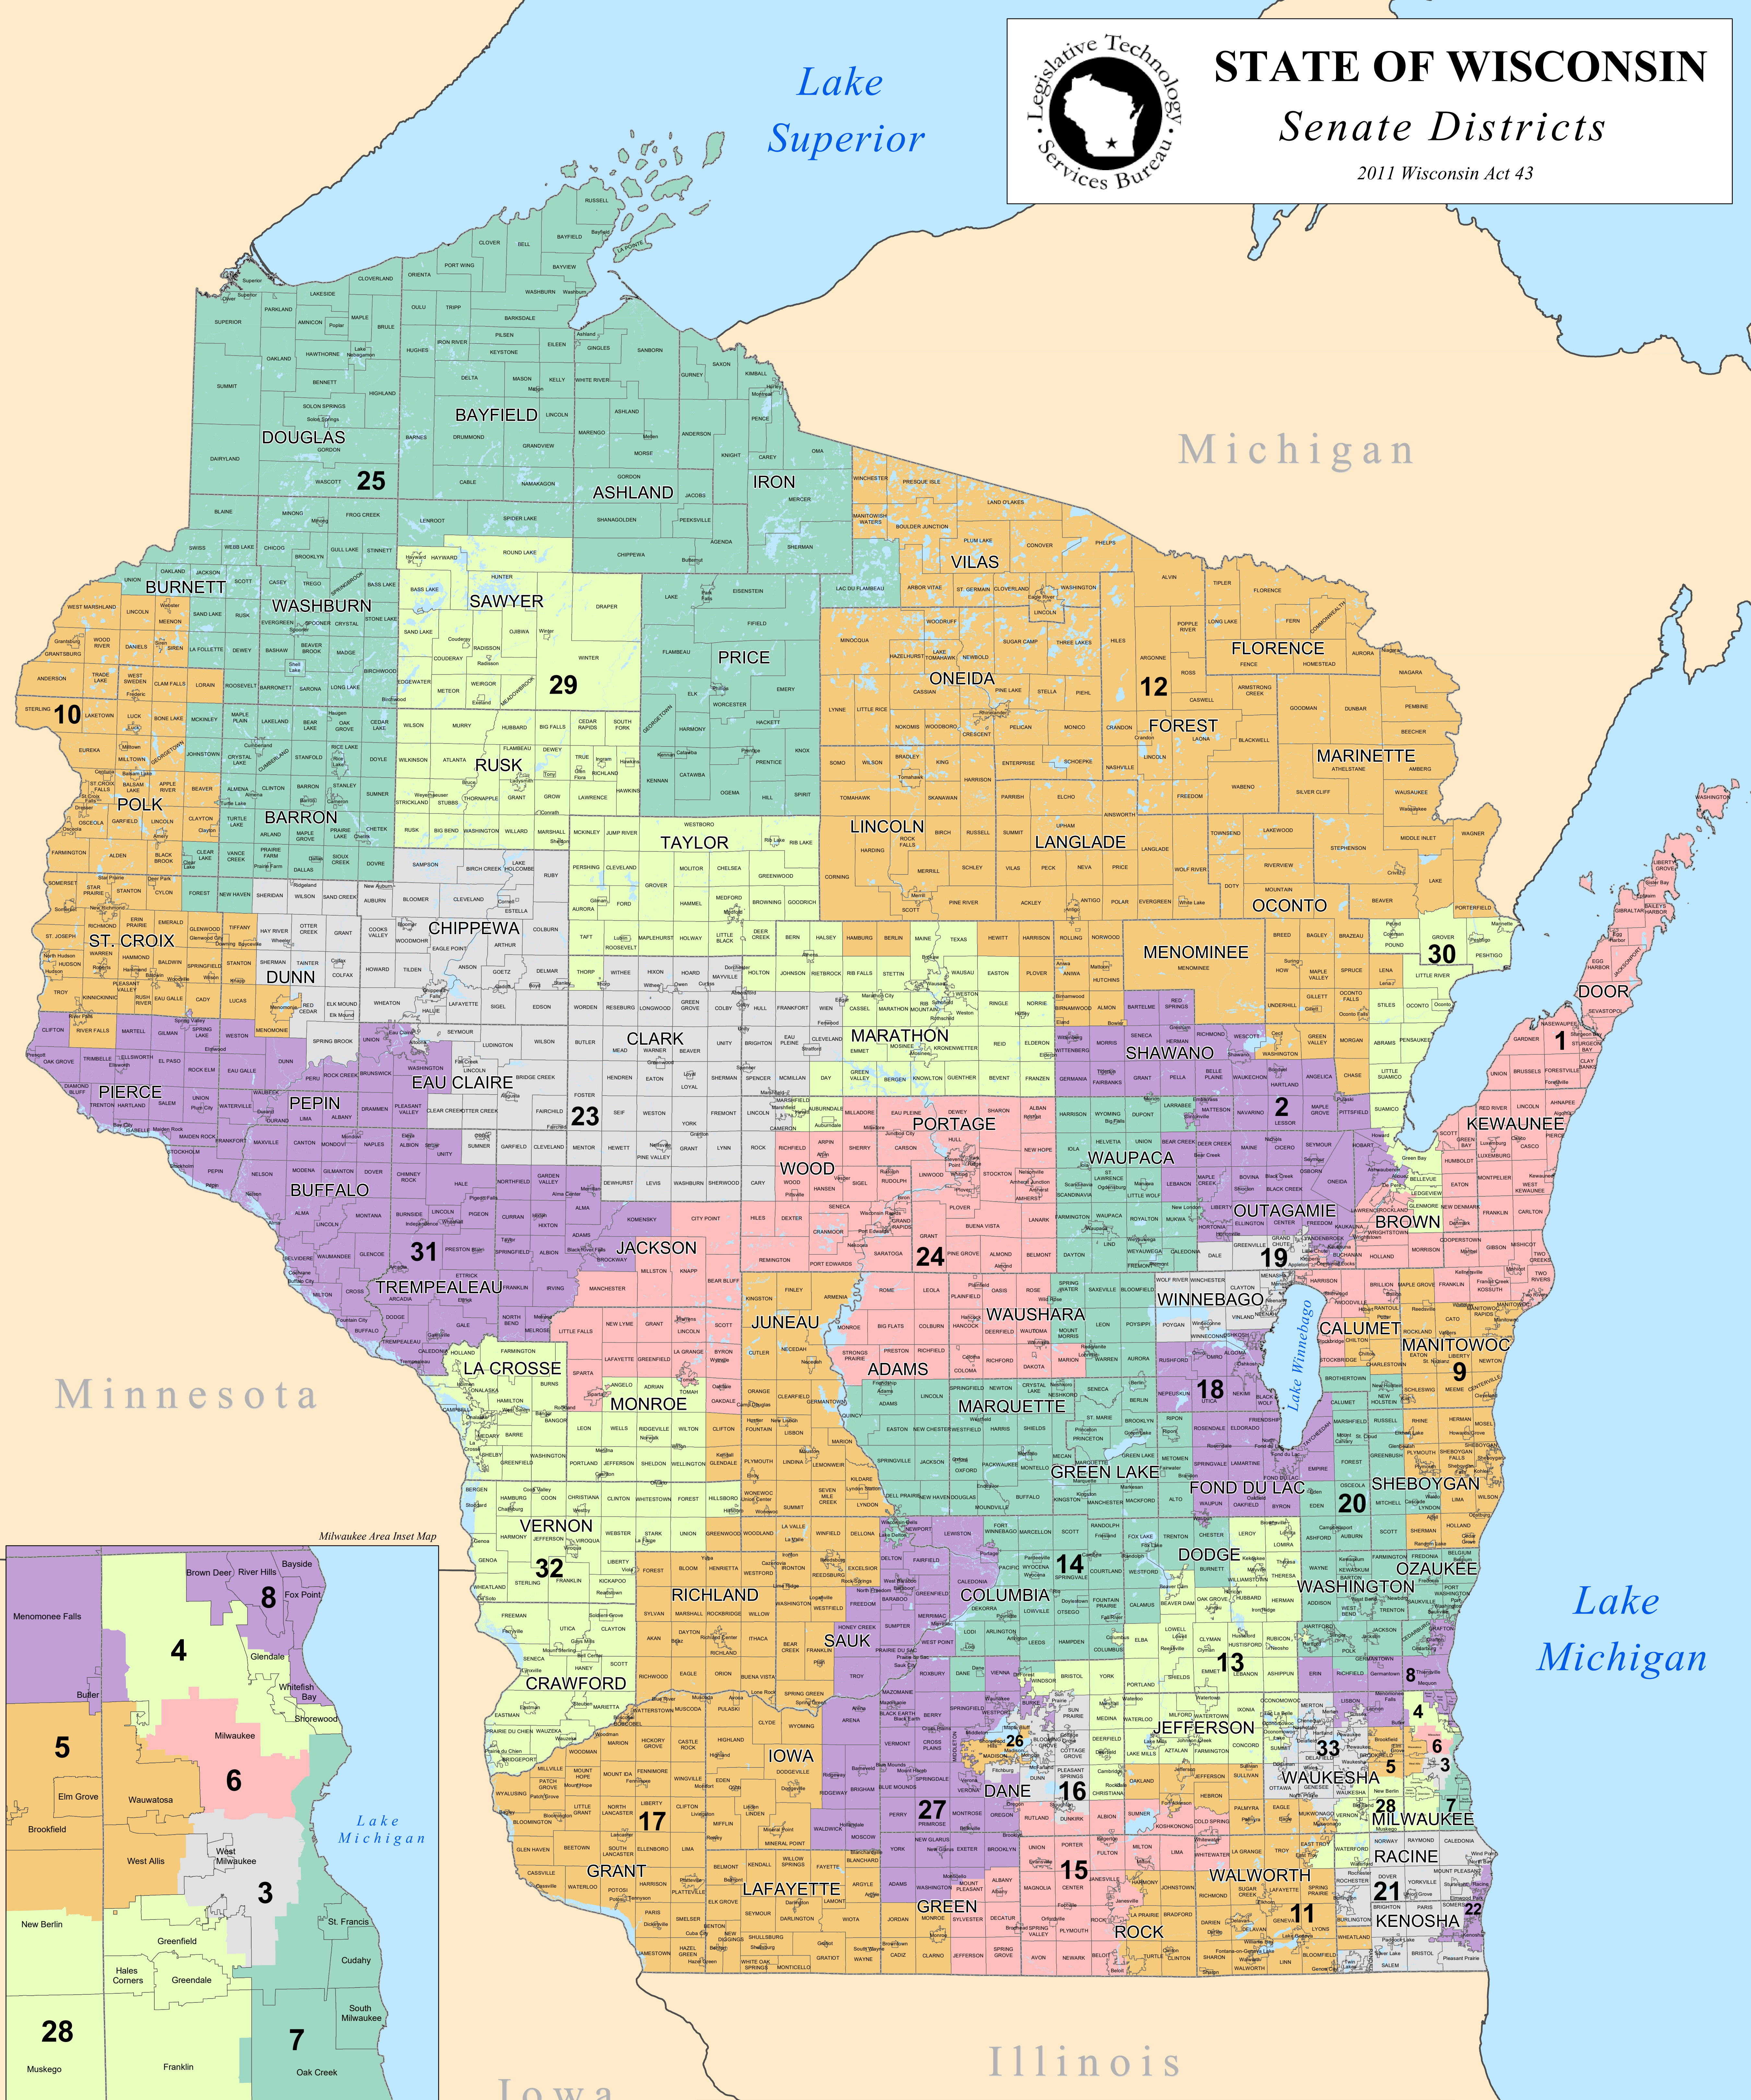

STATE OF WISCONSIN Senate Districts

2011 Wisconsin Act 43

2015 - 2016 WISCONSIN SENATORS

(1) Frank Lasee	(12) Tom Tiffany	(23) Terry Moulton
(2) Robert Cowles	(13) Scott Fitzgerald	(24) Julie Lassa
(3) Tim Carpenter	(14) Luther Olsen	(25) Janet Bewley
(4) Lena Taylor	(15) Janis Ringhand	(26) Fred Risser
(5) Leah Vukmir	(16) Mark Miller	(27) Jon Erpenbach
(6) Nikiya Harris Dodd	(17) Howard Marklein	(28) Mary Lazich
(7) Chris Larson	(18) Rick Gudex	(29) Jerry Petrowski
(8) Alberta Darling	(19) Roger Roth	(30) Dave Hansen
(9) Devin Lemahieu	(20) Duey Stroebel	(31) Kathleen Vinehout
(10) Sheila Harsdorf	(21) Van Wangaard	(32) Jennifer Shilling
(11) Stephen Nass	(22) Robert Wirth	(33) Chris Kapenga

Source: U.S. Census Bureau's TIGER 2010 data was used in the creation of these districts. The districts were used for the fall 2012 elections.

Projection: All data is projected in Wisconsin Transverse Mercator, referenced to the North American Datum of 1983, 1991 adjustment.