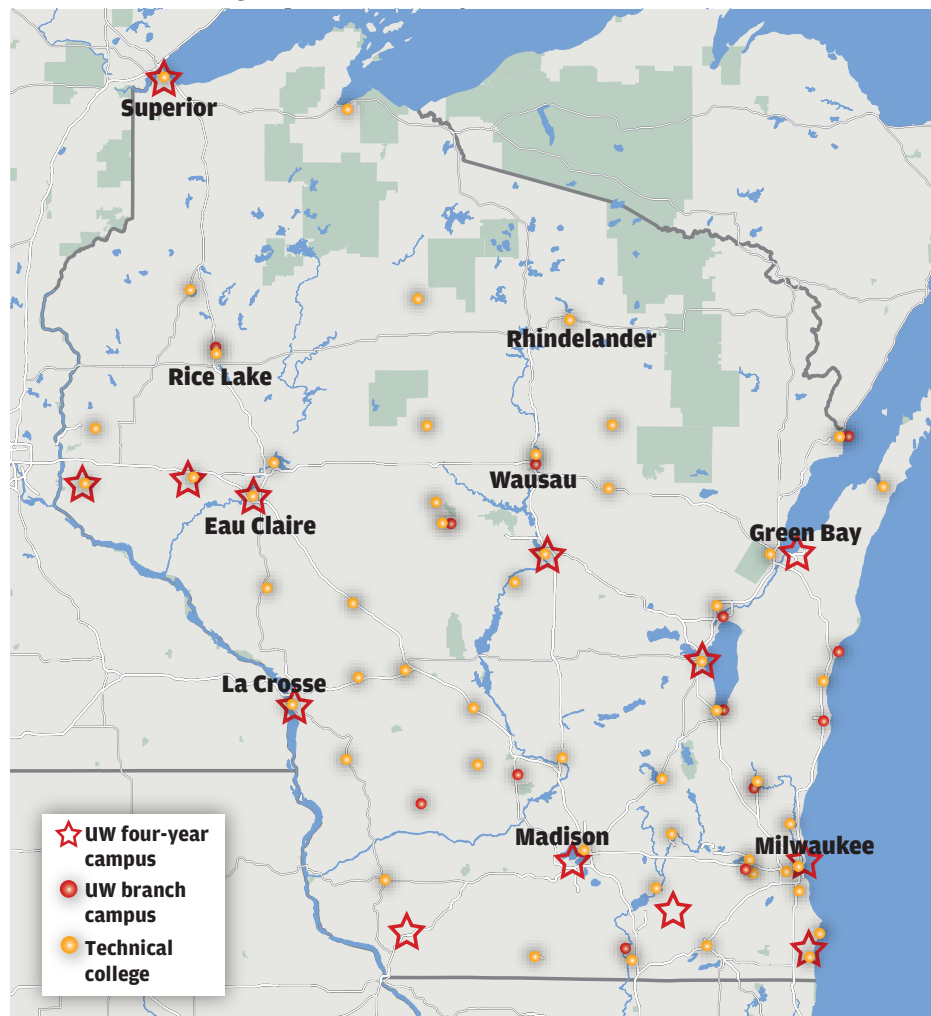

2 on 5 columns

UW System and Wisconsin Technical College System campuses

There are 26 UW campuses and about 50 technical college campuses in Wisconsin. With some in close geographic proximity, the UW System is exploring potential consolidation of real estate, academic programs or administrative functions between its branch campuses and the technical colleges.

maps4news.com/©HERE, Lee Enterprises graphic

3 on 6 columns

UW System and Wisconsin Technical College System campuses

There are 26 UW campuses and about 50 technical college campuses in Wisconsin. With some in close geographic proximity, the UW System is exploring potential consolidation of real estate, academic programs or administrative functions between its branch campuses and the technical colleges.

maps4news.com/©HERE, Lee Enterprises graphic