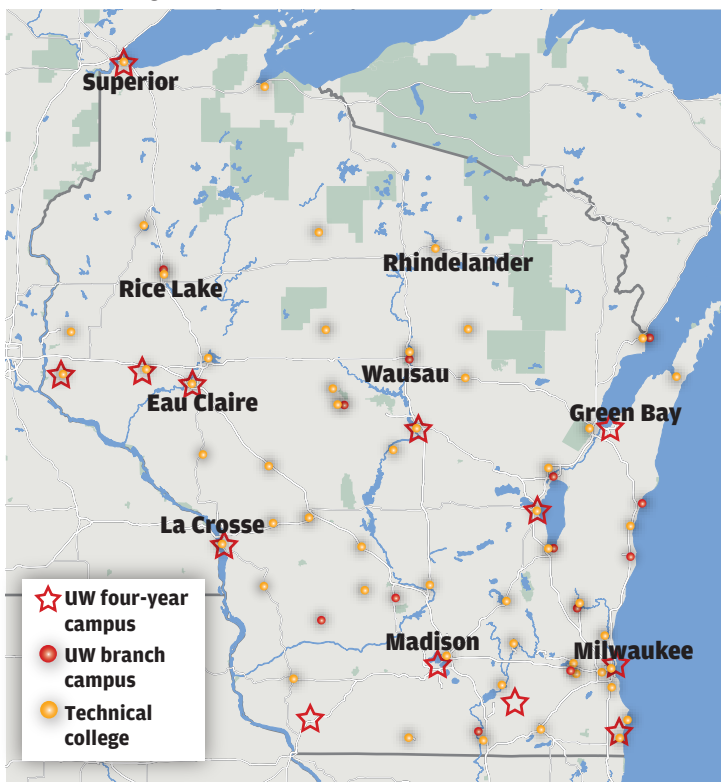

2 on 5 columns

UW System and Wisconsin Technical College System campuses

There are 26 UW campuses and about 50 technical college campuses in Wisconsin. With some in close geographic proximity, the UW System is exploring potential consolidation of real estate, academic programs or administrative functions between its branch campuses and the technical colleges.

maps4news.com/©HERE, Lee Enterprises graphic

3 on 6 columns

UW System and Wisconsin Technical College System campuses

There are 26 UW campuses and about 50 technical college campuses in Wisconsin. With some in close geographic proximity, the UW System is exploring potential consolidation of real estate, academic programs or administrative functions between its branch campuses and the technical colleges.

maps4news.com/©HERE, Lee Enterprises graphic